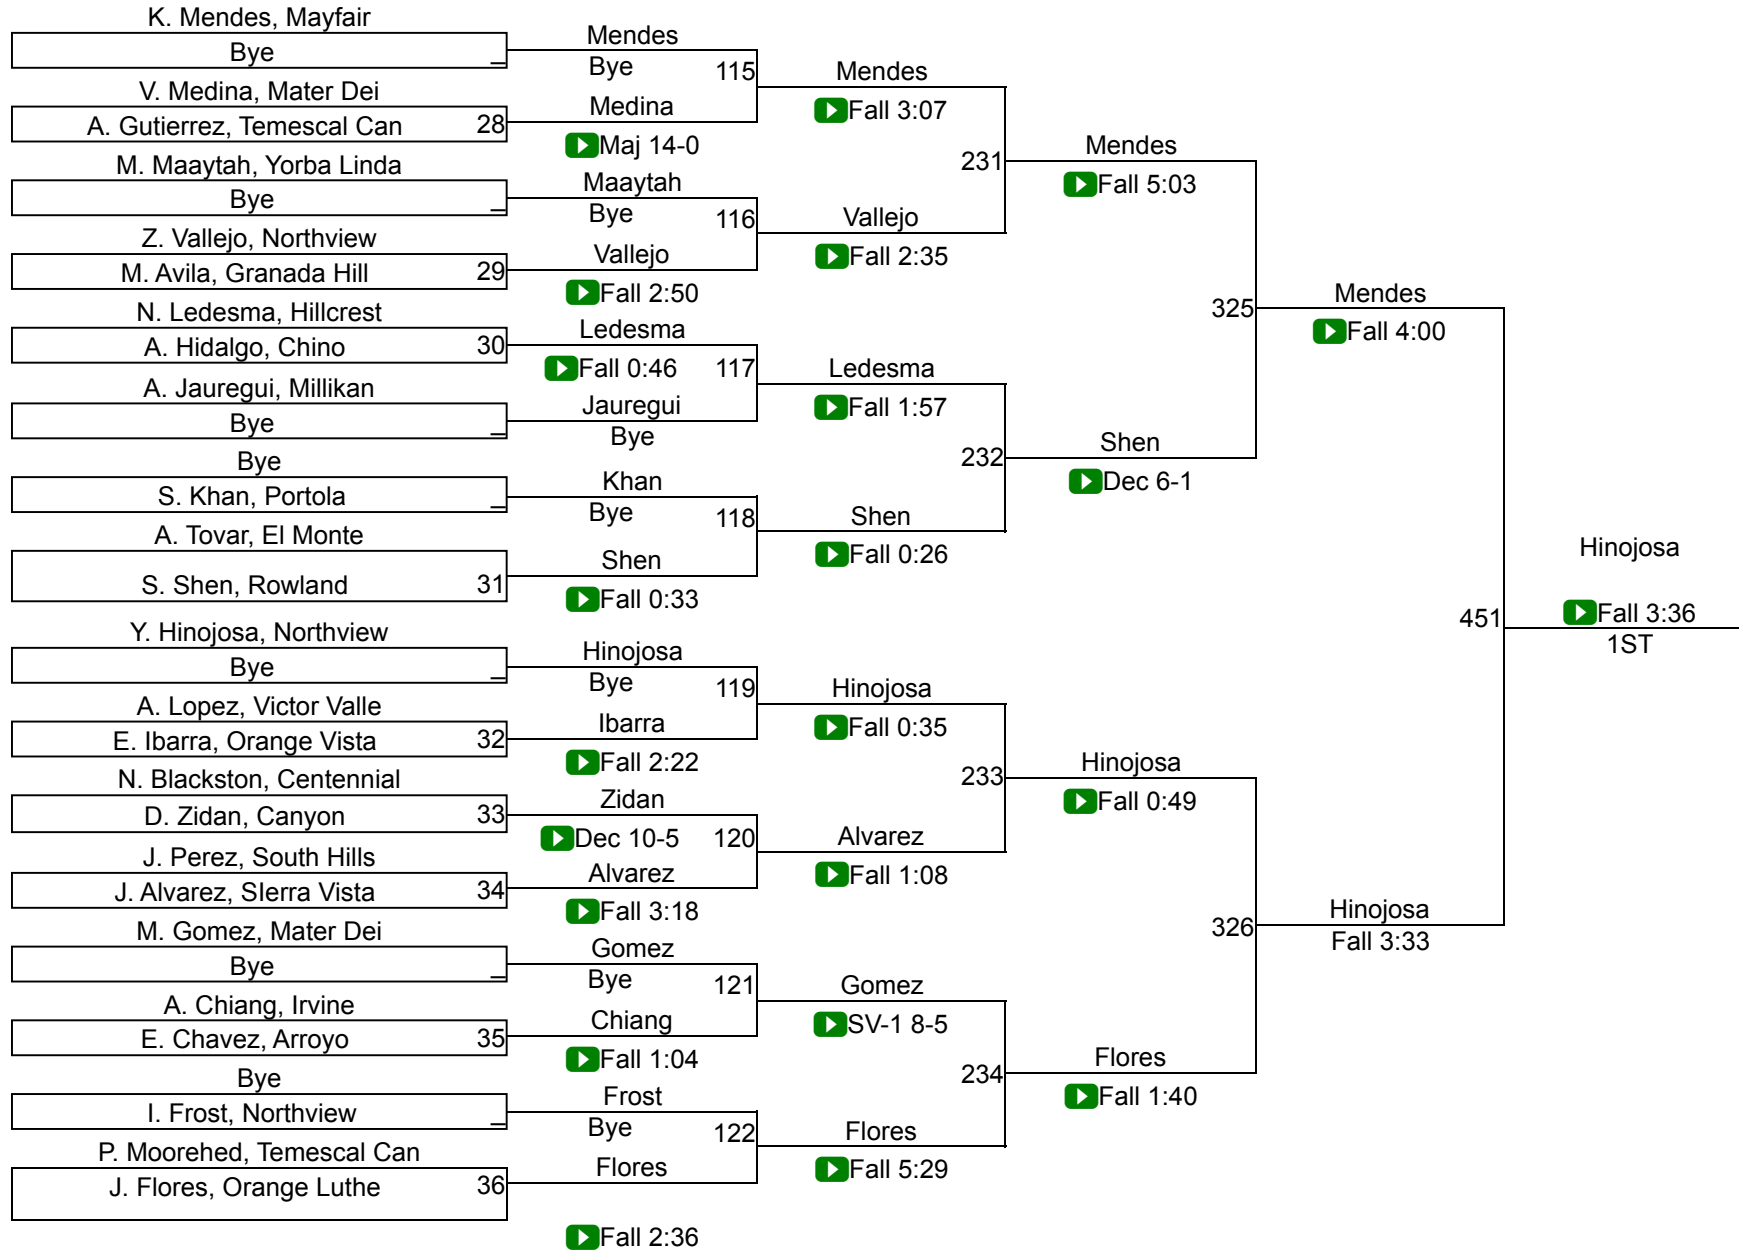

Lady Tournament of Champions

Girls Varsity 100

Girls Varsity 100

Lady Tournament of Champions

Girls Varsity 105

Girls Varsity 105

Lady Tournament of Champions

Girls Varsity 110

Girls Varsity 110

Lady Tournament of Champions

Girls Varsity 115

Girls Varsity 115

Lady Tournament of Champions

Girls Varsity 120

Lady Tournament of Champions

Girls Varsity 125