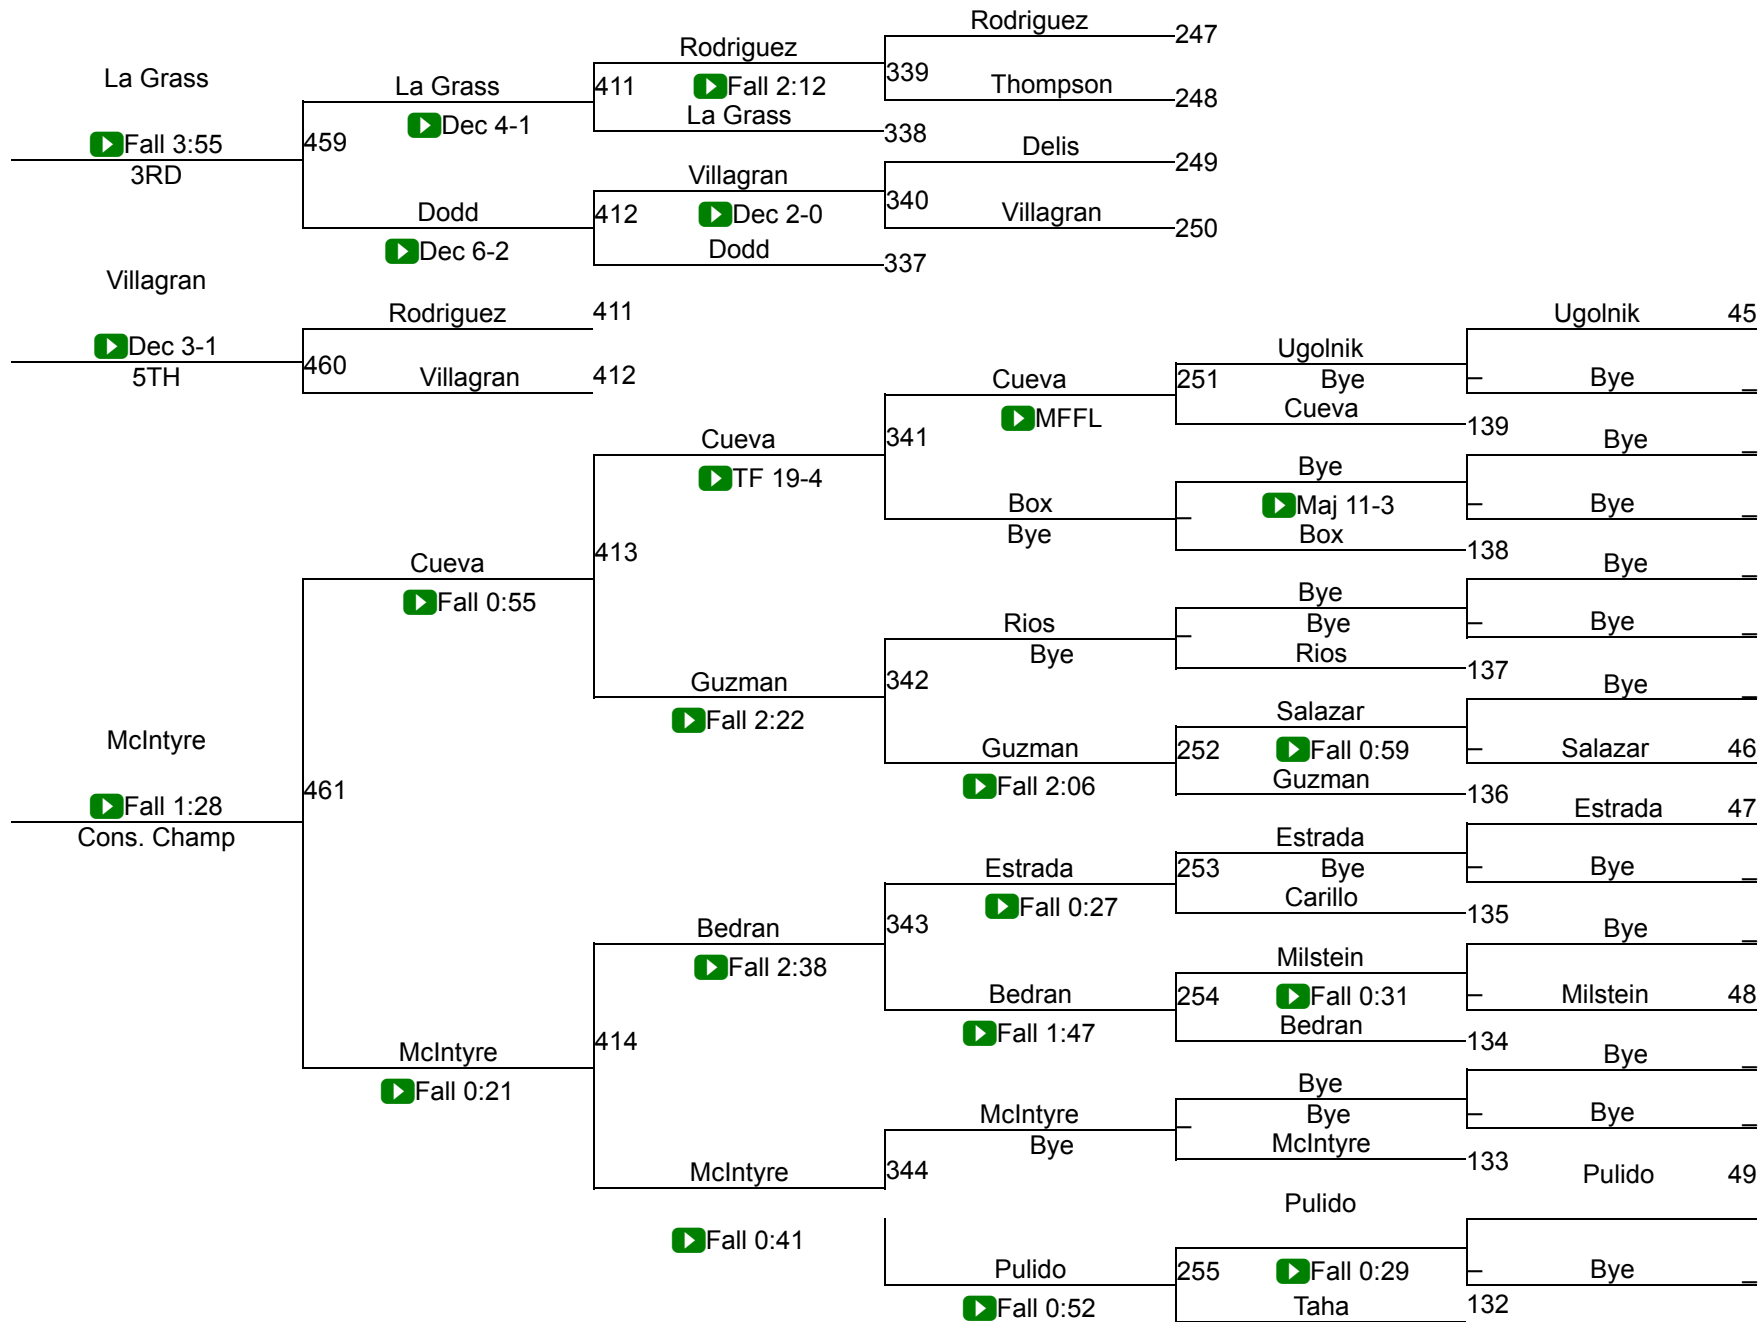

Lady Tournament of Champions

Girls Varsity 100

Girls Varsity 100

Lady Tournament of Champions

Girls Varsity 105

Girls Varsity 105

Lady Tournament of Champions

Girls Varsity 110

Girls Varsity 110

Lady Tournament of Champions

Girls Varsity 115

Girls Varsity 115

Lady Tournament of Champions

Girls Varsity 120

Lady Tournament of Champions

Girls Varsity 125

Girls Varsity 125

Lady Tournament of Champions

Girls Varsity 130

Girls Varsity 130

Lady Tournament of Champions

Girls Varsity 135

Girls Varsity 135

Lady Tournament of Champions