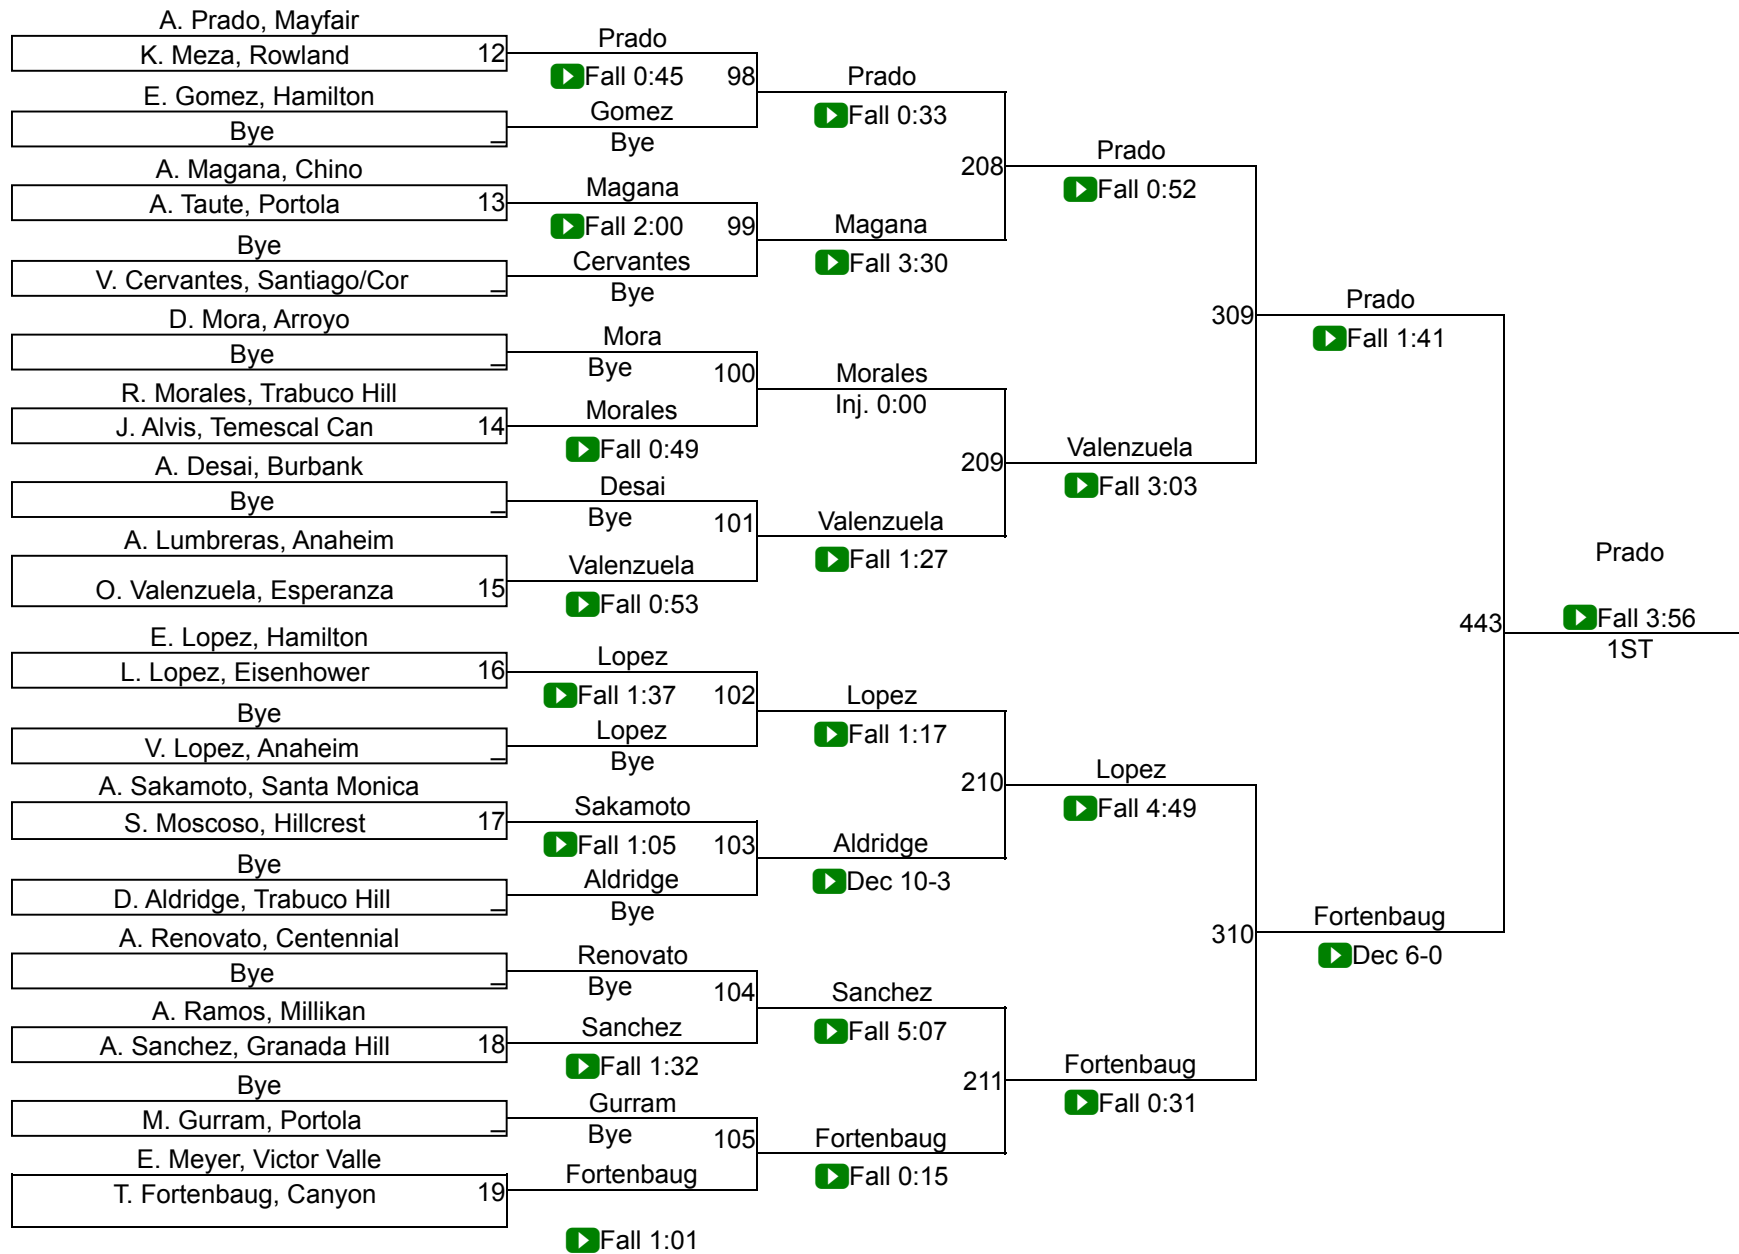

Lady Tournament of Champions

Girls Varsity 100

Girls Varsity 100

Lady Tournament of Champions

Girls Varsity 105

Girls Varsity 105

Lady Tournament of Champions

Girls Varsity 110

Girls Varsity 110

Lady Tournament of Champions

Girls Varsity 115

Girls Varsity 115

Lady Tournament of Champions

Girls Varsity 120

Lady Tournament of Champions

Girls Varsity 125