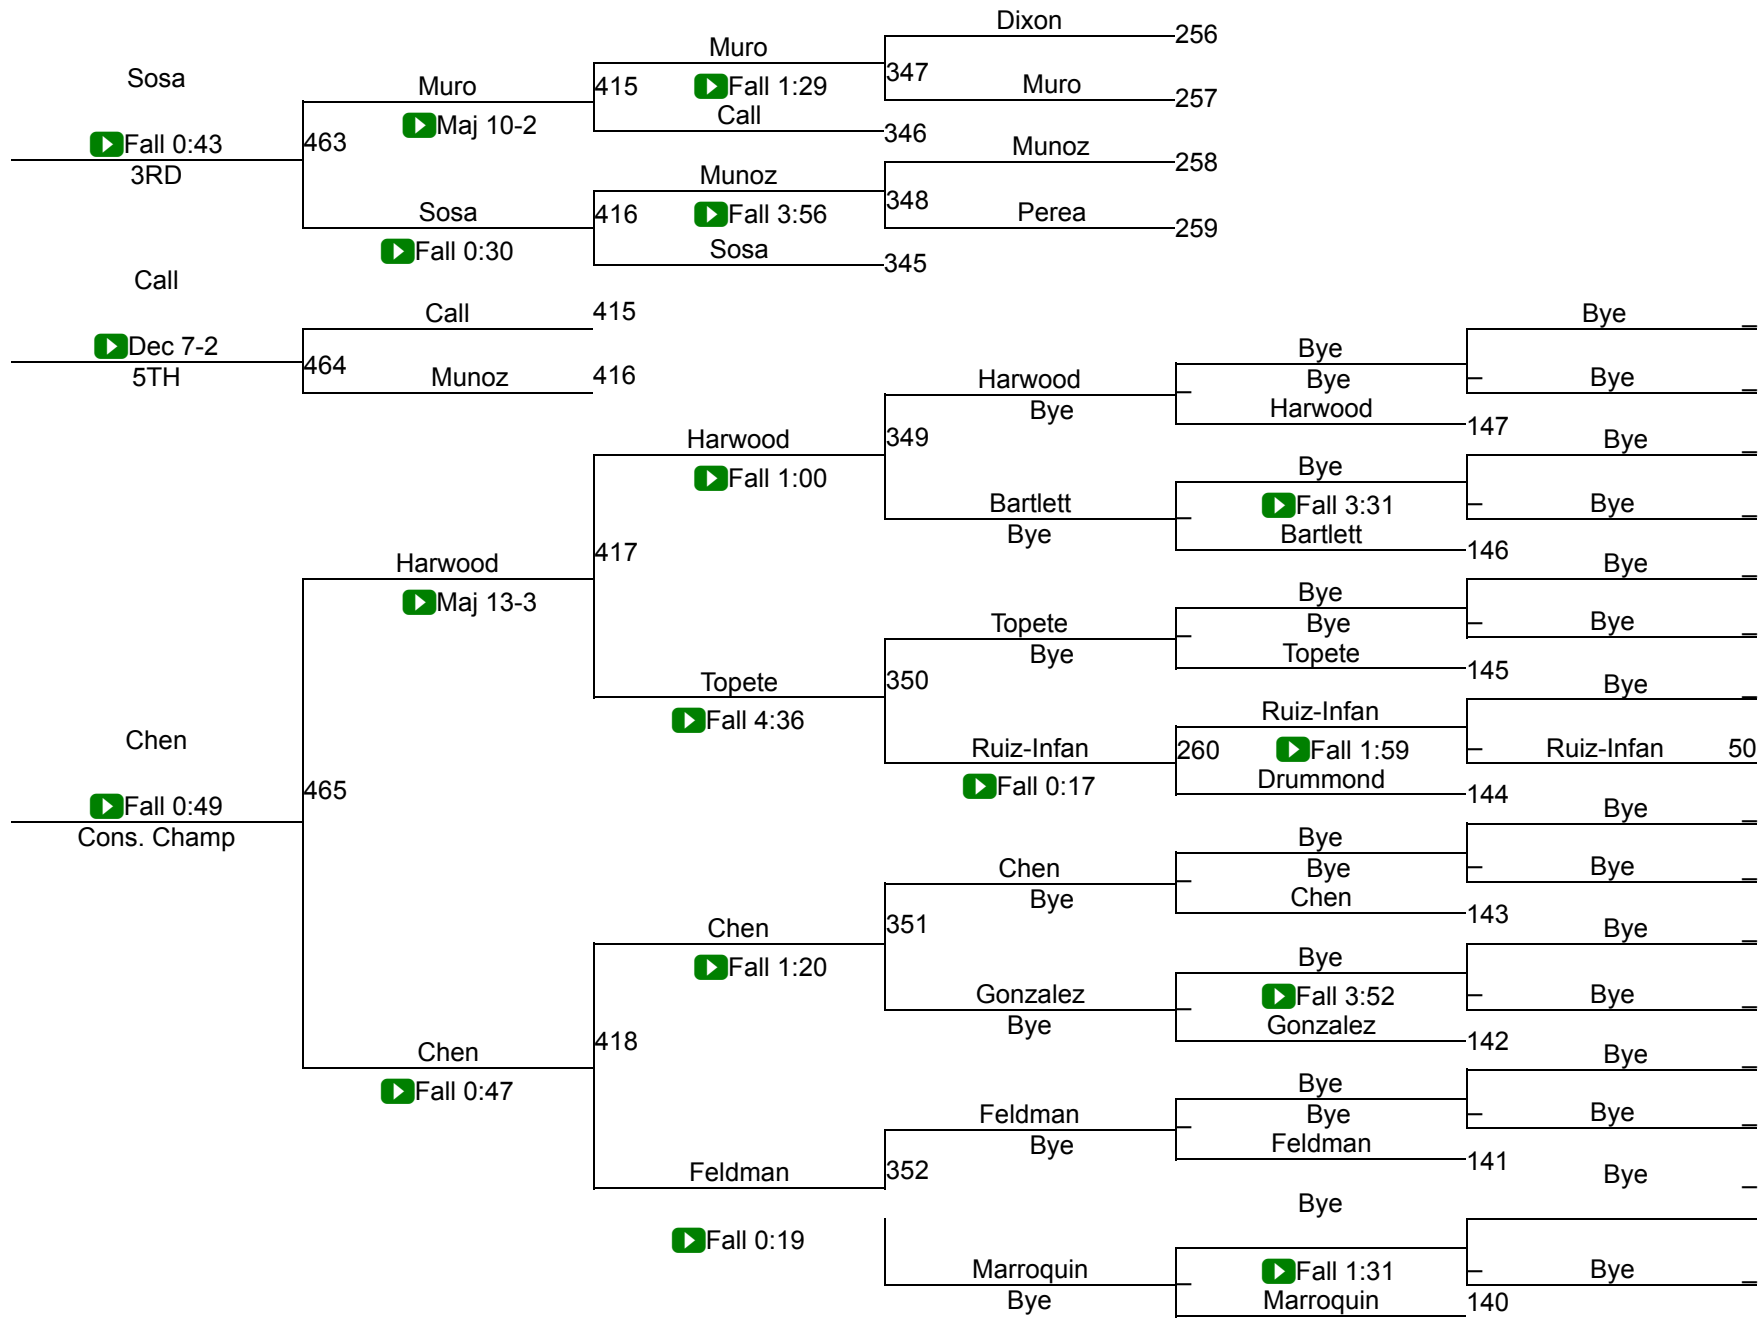

Lady Tournament of Champions

Girls Varsity 100

Girls Varsity 100

Lady Tournament of Champions

Girls Varsity 105

Girls Varsity 105

Lady Tournament of Champions

Girls Varsity 110

Girls Varsity 110

Lady Tournament of Champions

Girls Varsity 115

Girls Varsity 115

Lady Tournament of Champions

Girls Varsity 120

Lady Tournament of Champions

Girls Varsity 125

Girls Varsity 125

Lady Tournament of Champions

Girls Varsity 130

Girls Varsity 130

Lady Tournament of Champions

Girls Varsity 135

Girls Varsity 135

Lady Tournament of Champions

Girls Varsity 140

Girls Varsity 140

Lady Tournament of Champions

Girls Varsity 145

Lady Tournament of Champions

Girls Varsity 155

Girls Varsity 155

Lady Tournament of Champions