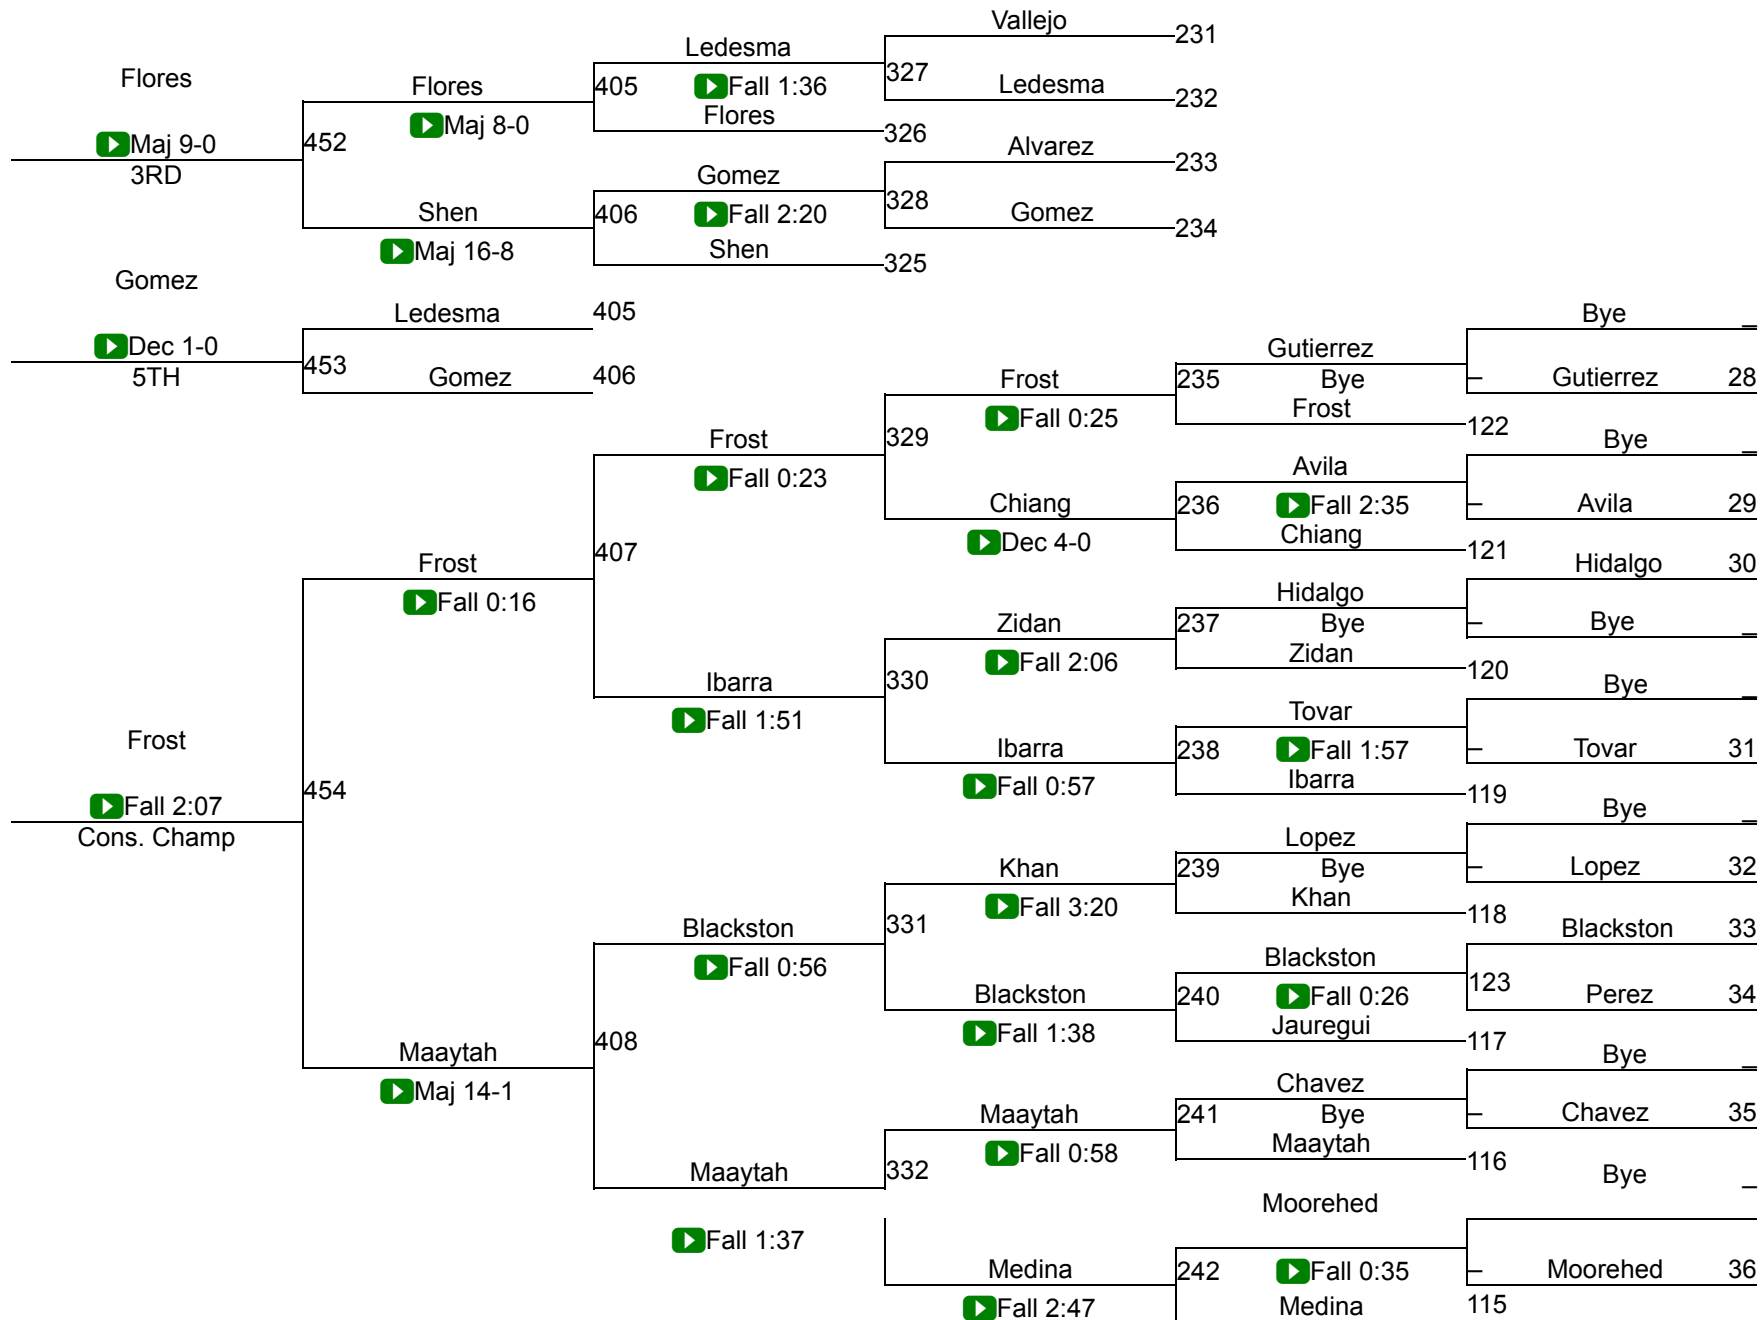

Lady Tournament of Champions

Girls Varsity 100

Girls Varsity 100

Lady Tournament of Champions

Girls Varsity 105

Girls Varsity 105

Lady Tournament of Champions

Girls Varsity 110

Girls Varsity 110

Lady Tournament of Champions

Girls Varsity 115

Girls Varsity 115

Lady Tournament of Champions

Girls Varsity 120

Lady Tournament of Champions

Girls Varsity 125

Girls Varsity 125

Lady Tournament of Champions

Girls Varsity 130

Girls Varsity 130

Lady Tournament of Champions

Girls Varsity 135

Girls Varsity 135

Lady Tournament of Champions