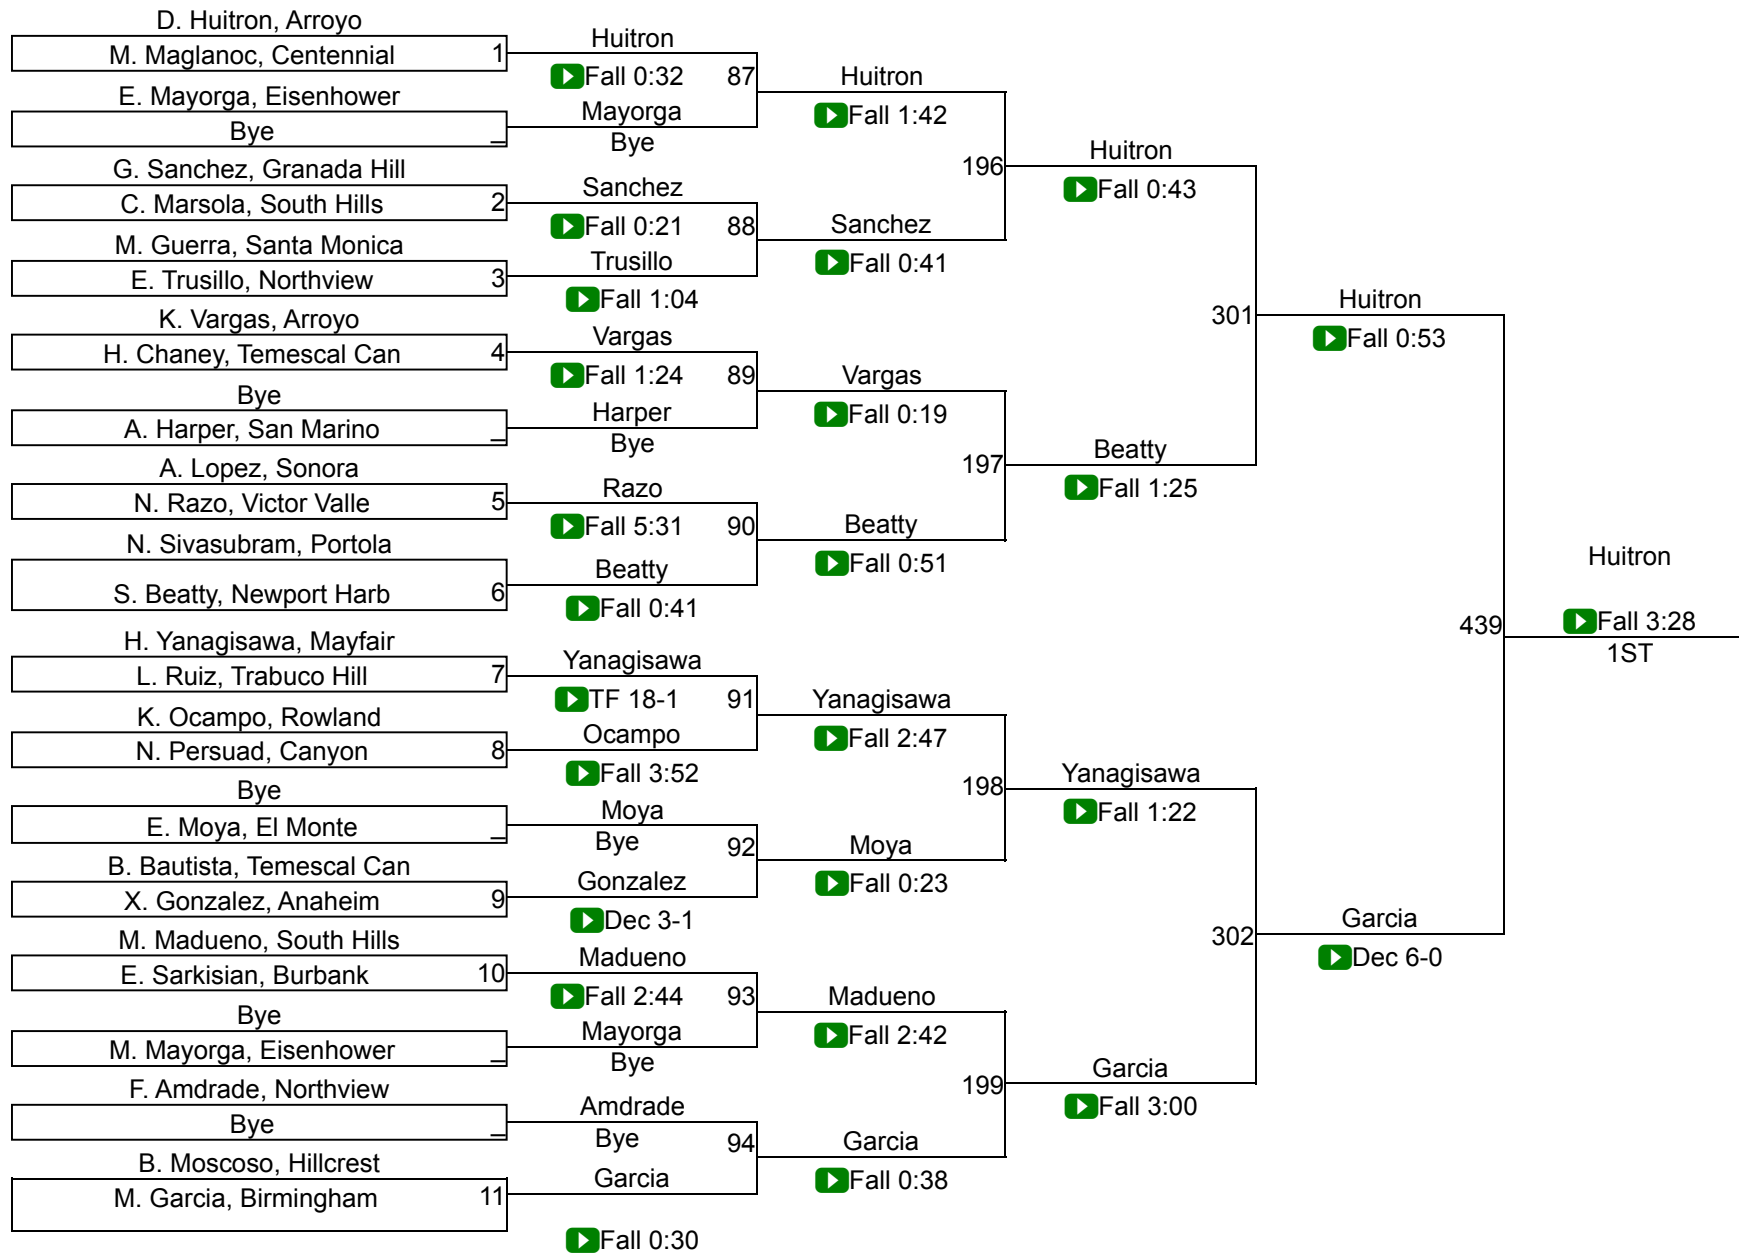

Sonora High School
January 2, 2025

Lower Weight MVP

Destiny Huitron
Arroyo
100 Pounds

Upper Weight MVP

Natalie Blanco
Chino
155 Pounds

Placers

100 Pounds		
1st	Destiny Huitron	Arroyo
2nd	Marlene Garcia	Birmingham
3rd	Hayden Yanagisawa	Mayfair
4th	Miabella Madueno	South Hills
5th	Selah Beatty	Newport Harbor
6th	Kate Vargas	Arroyo

105 Pounds		
1st	Alyssa Prado	Mayfair
2nd	Tessa Fortenbaugh	Canyon
3rd	Evelyn Lopez	Hamilton
4th	Olivia Valenzuela	Esperanza
5th	Alexis Magana	Chino
6th	Amanda Sanchez	Granada Hills Charter

110 Pounds		
1st	Ayana Contreras	Orange Vista
2nd	Caroline Collins	Carlsbad
3rd	Alice Liu	Arroyo
4th	Skyy Vollan	Hamilton
5th	Audrey Matthews	Santa Rosa Academy
6th	Janan Albouriny	Irvine

115 Pounds		
1st	Ysabella Hinojosa	Northview
2nd	Kherington Mendes	Mayfair
3rd	Jennifer Flores	Orange Lutheran
4th	Serena Shen	Rowland
5th	Monica Gomez	Mater Dei
6th	Neleah Ledesma	Hillcrest

120 Pounds		
1st	Sophia Garcia	Orange Lutheran
2nd	Mikayla Brent	Brea Olinda
3rd	Megan Merrifield	Temescal Canyon
4th	Isabella Garcia	South Hills
5th	Simoneta Zickeviute	Granada Hills Charter Canyon
6th	Camryn Stewart	Canyon

125 Pounds		
1st	Lilyana Balderas	Anaheim
2nd	Zahra Stewart	Orange Vista
3rd	Savina La Grass	Hillcrest
4th	Rosemary Dodd	Temescal Canyon
5th	Sanai Villagran	Centennial
6th	Nautica Rodriguez	Centennial

130 Pounds		
1st	Juliet Salazar	Northview
2nd	Summer Grant	Santa Rosa Academy
3rd	Ava Sosa	Hillcrest
4th	Desiree Muro	Arroyo
5th	Faith Call	El Camino Real
6th	Goretti Munoz	Mater Dei

135 Pounds		
1st	Diana Barone	Birmingham
2nd	Alyvia Jeha	Canyon
3rd	Madahlia De La Cruz	Mayfair
4th	Liani Mendoza	Arroyo
5th	Anyssa Lopez	South Hills
6th	Jessica Lopez	Eisenhower

140 Pounds		
1st	Sumaya Lazaro	Northview
2nd	Grace Dominguez	Arroyo
3rd	Kumba Jagne	Santa Rosa Academy
4th	Angela Talavera	Chino
5th	Grimes Ellie	Esperanza
6th	Danielle Navarro, Slape	Hillcrest

145 Pounds		
1st	Dalerie Juarez	Northview
2nd	Adelaida Fernandez	Birmingham
3rd	Masumi Everitt	Mayfair
4th	Yareli Mancilla	Eisenhower
5th	Jules Suarez	Northview
6th	Liliana Mendez	Irvine

155 Pounds		
1st	Natalie Blanco	Chino
2nd	Lillian Benoe	Beckman
3rd	Hassina Mohammad	Irvine
4th	Lauren Pena	Hillcrest
5th	Gwenna Mitchell	Temescal Canyon
6th	Alia Ash	Mayfair

170 Pounds		
1st	Alyssa Guzman	Orange Vista
2nd	Elizabeth Reyes	Birmingham
3rd	Maia Baker	Santa Monica
4th	Ashley Toledo	Santiago/Corona
5th	Marina Bagley	Portola
6th	Yuridia Rubio	Hillcrest

190 Pounds		
1st	Tiffany Bell	Orange Vista
2nd	Reanna Chavez	Mayfair
3rd	Charlie Falomir	Newport Harbor
4th	Olivia Marker	Santiago/Corona
5th	Estefania Gomez	Hillcrest
6th	Natalie Gonzales	Victor Valley

235 Pounds		
1st	Audrina Felix	Temescal Canyon
2nd	Kiery Mazariegos	Birmingham
3rd	Xristina Beard	South Hills
4th	Jaden Hansen	Esperanza
5th	Jasmine Ayala	Orange Vista
6th	Katherine Lamascus	Sonora

Team Score Final	
1	Mayfair 173.5
2	Northview 153.5
3	Birmingham 138
4	Arroyo 137
5	Orange Vista 133
6	Hillcrest 131.5
7	Temescal Canyon 104.5
8	South Hills 97
9	Chino 76
10	Santa Rosa Academy 76
11	Canyon 75.5
12	Irvine 55
13	Esperanza 52
14	Orange Lutheran 52
15	Granada Hills Charter 50
16	Hamilton 45
17	Santiago/Corona 45
18	Anaheim 43
19	Beckman 42
20	Santa Monica 41.5
21	Newport Harbor 41
22	Centennial 39
23	Eisenhower 38
24	Portola 35
25	El Monte 33
26	Rowland 32
27	Millikan 28
28	Carlsbad 27.5
29	Victor Valley 24.5
30	Brea Olinda 24
31	Mater Dei 24
32	El Camino Real 21
33	Trabuco Hills 20
34	Sonora 19
35	Burbank 16
36	San Marino 12
37	Sierra Vista 11
38	Villa Park 10
39	El Dorado 9
40	Rim of the World 8
41	Yorba Linda 8
42	Hamilton (LA) 0
43	Los Altos 0

Lady Tournament of Champions

Girls Varsity 100