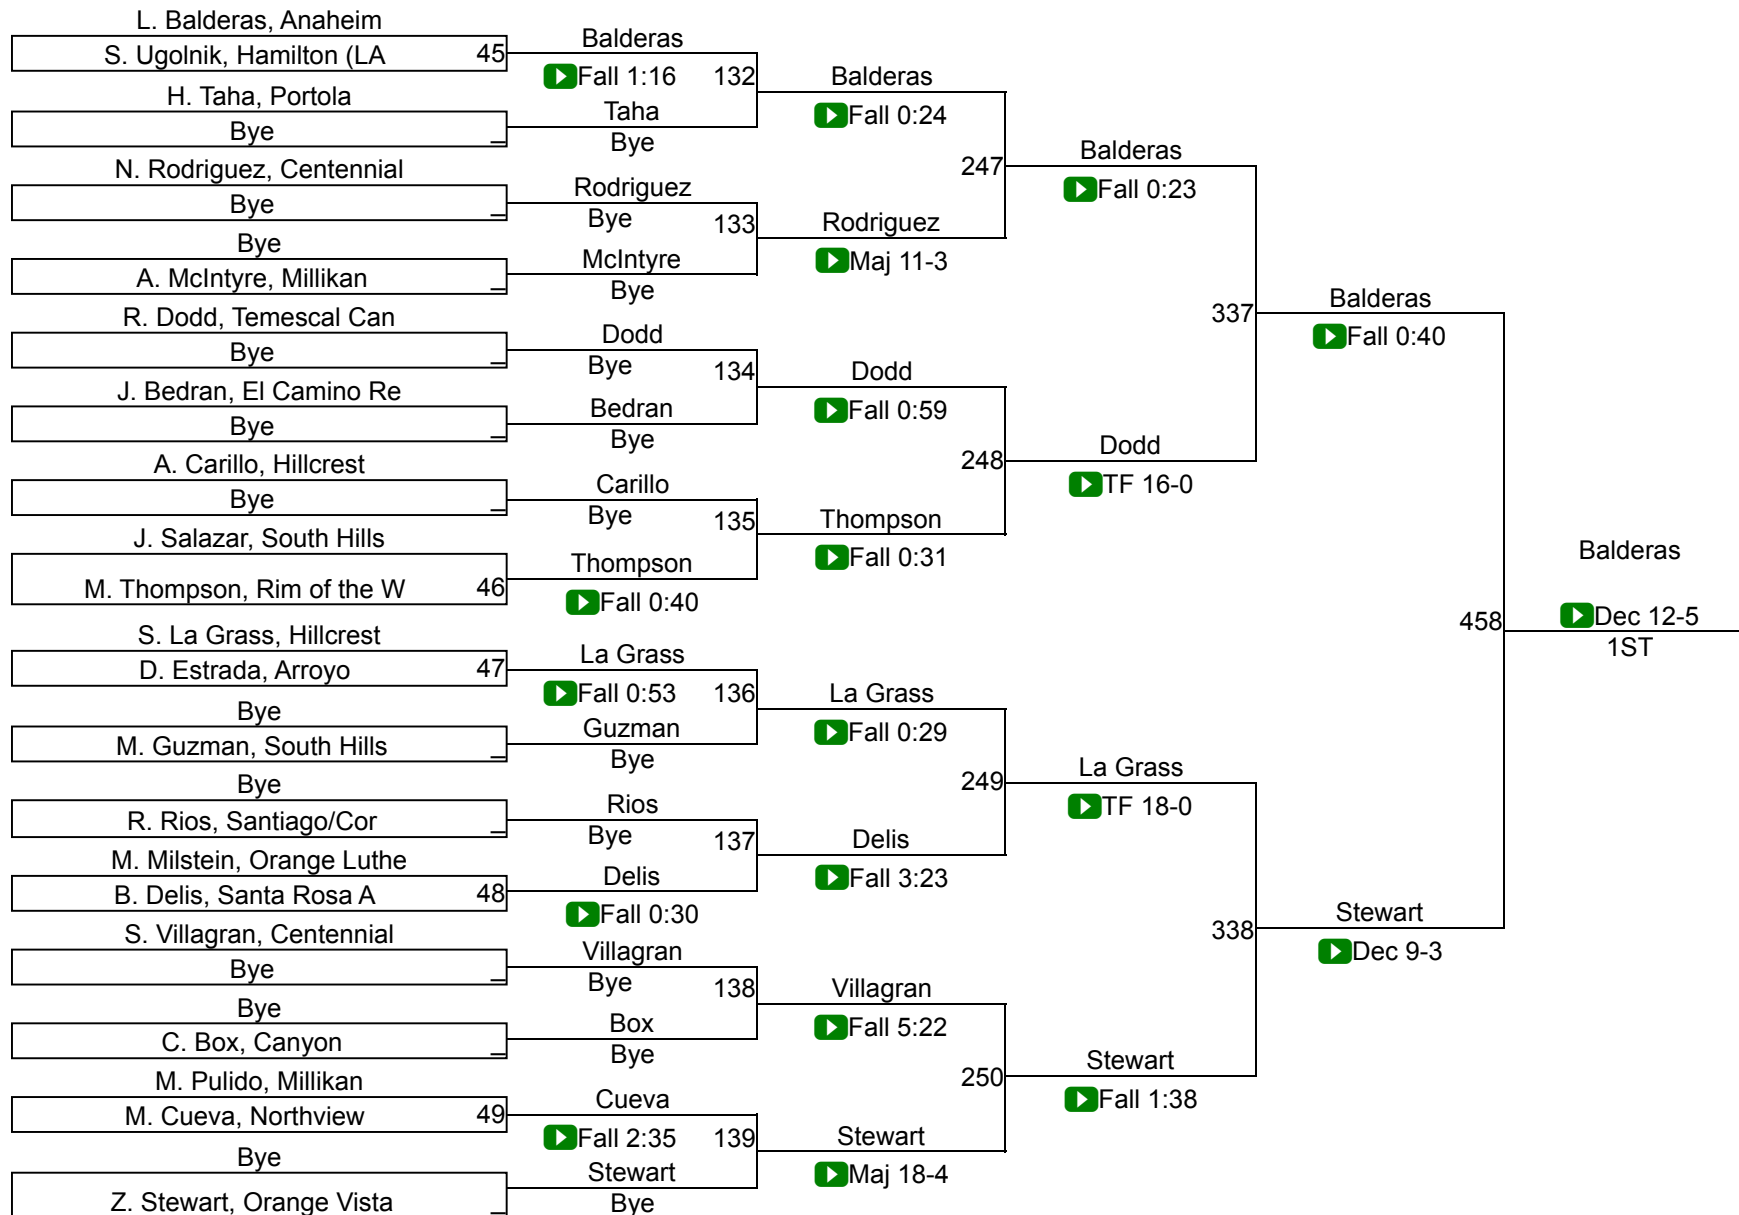

Lady Tournament of Champions

Girls Varsity 100

Girls Varsity 100

Lady Tournament of Champions

Girls Varsity 105

Girls Varsity 105

Lady Tournament of Champions

Girls Varsity 110

Girls Varsity 110

Lady Tournament of Champions

Girls Varsity 115

Girls Varsity 115

Lady Tournament of Champions

Girls Varsity 120

Lady Tournament of Champions

Girls Varsity 125

Girls Varsity 125

Lady Tournament of Champions

Girls Varsity 130

Girls Varsity 130

Lady Tournament of Champions

Girls Varsity 135

Girls Varsity 135

Lady Tournament of Champions