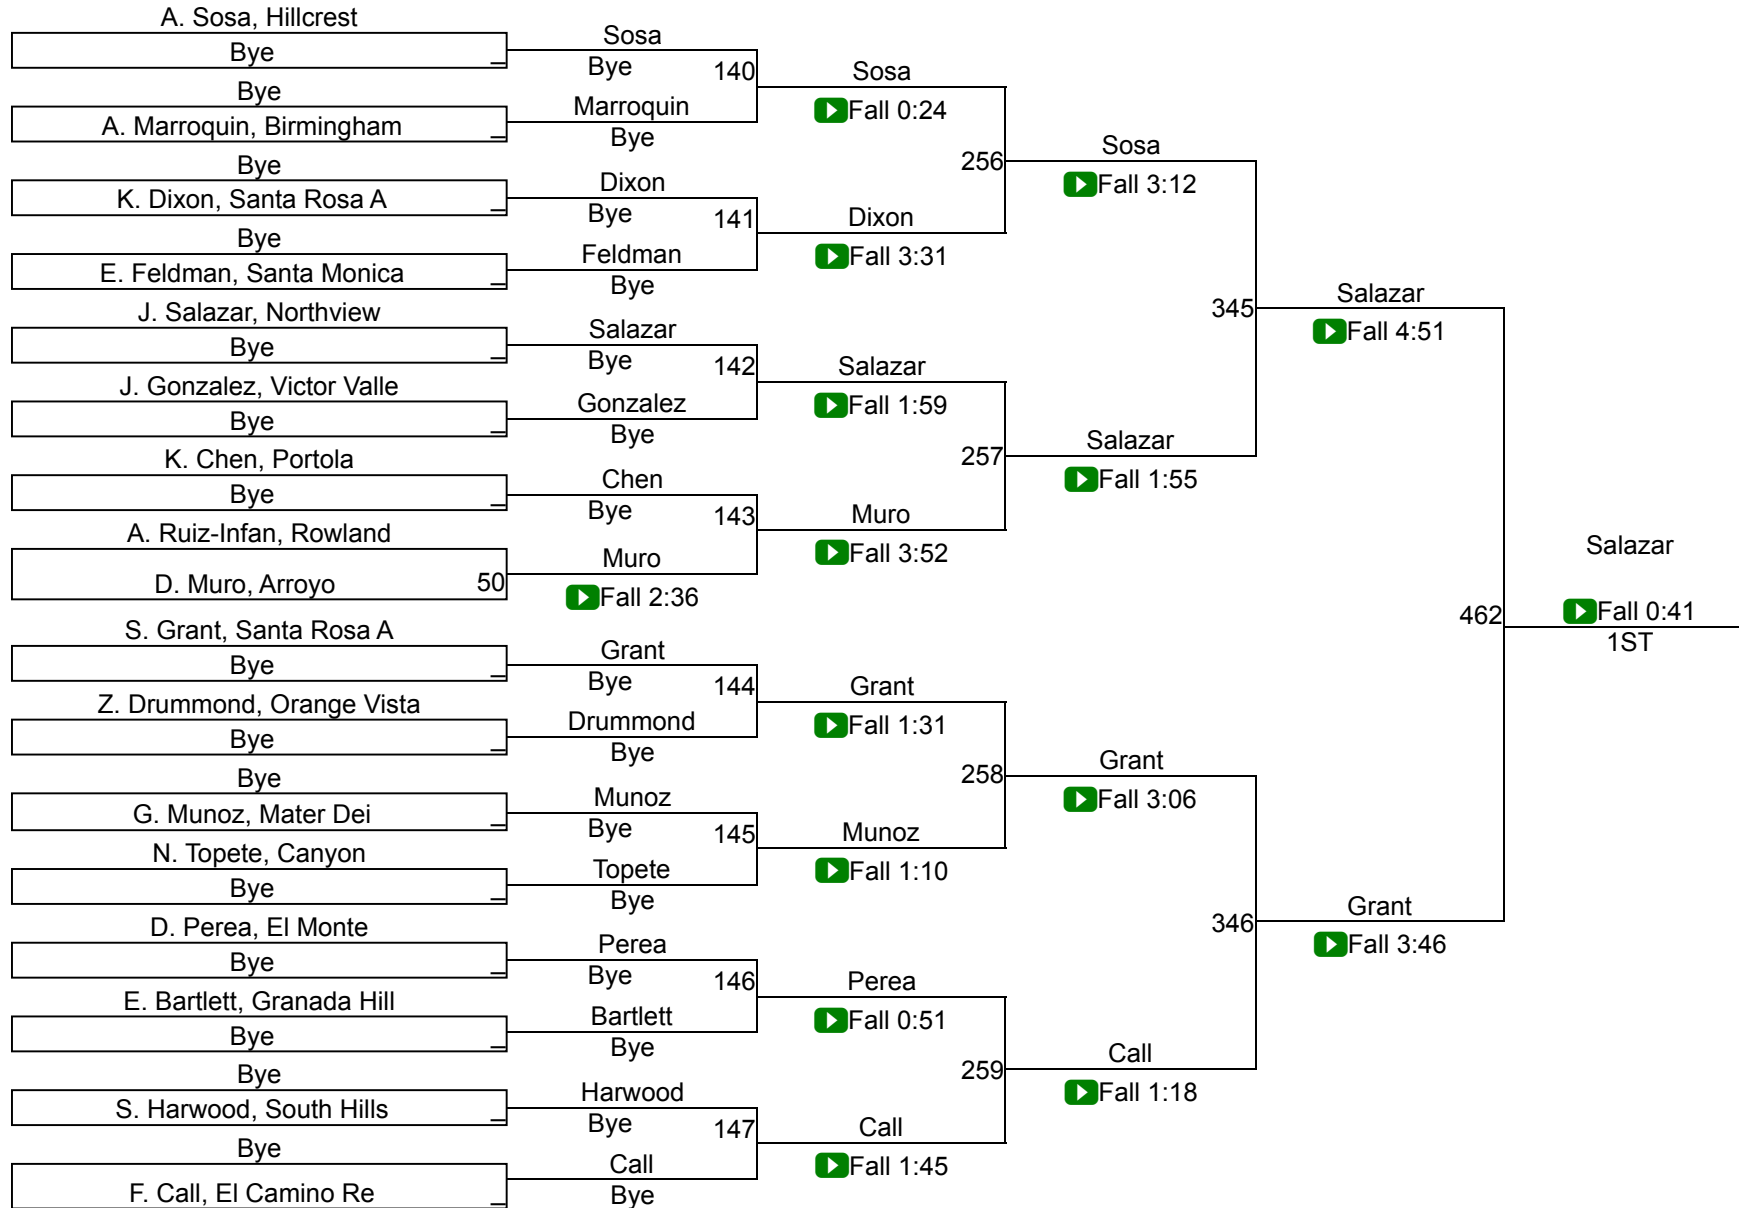

Lady Tournament of Champions

Girls Varsity 100

Girls Varsity 100

Lady Tournament of Champions

Girls Varsity 105

Girls Varsity 105

Lady Tournament of Champions

Girls Varsity 110

Girls Varsity 110

Lady Tournament of Champions

Girls Varsity 115

Girls Varsity 115

Lady Tournament of Champions

Girls Varsity 120

Lady Tournament of Champions

Girls Varsity 125

Girls Varsity 125

Lady Tournament of Champions

Girls Varsity 130

Girls Varsity 130

Lady Tournament of Champions

Girls Varsity 135

Girls Varsity 135

Lady Tournament of Champions