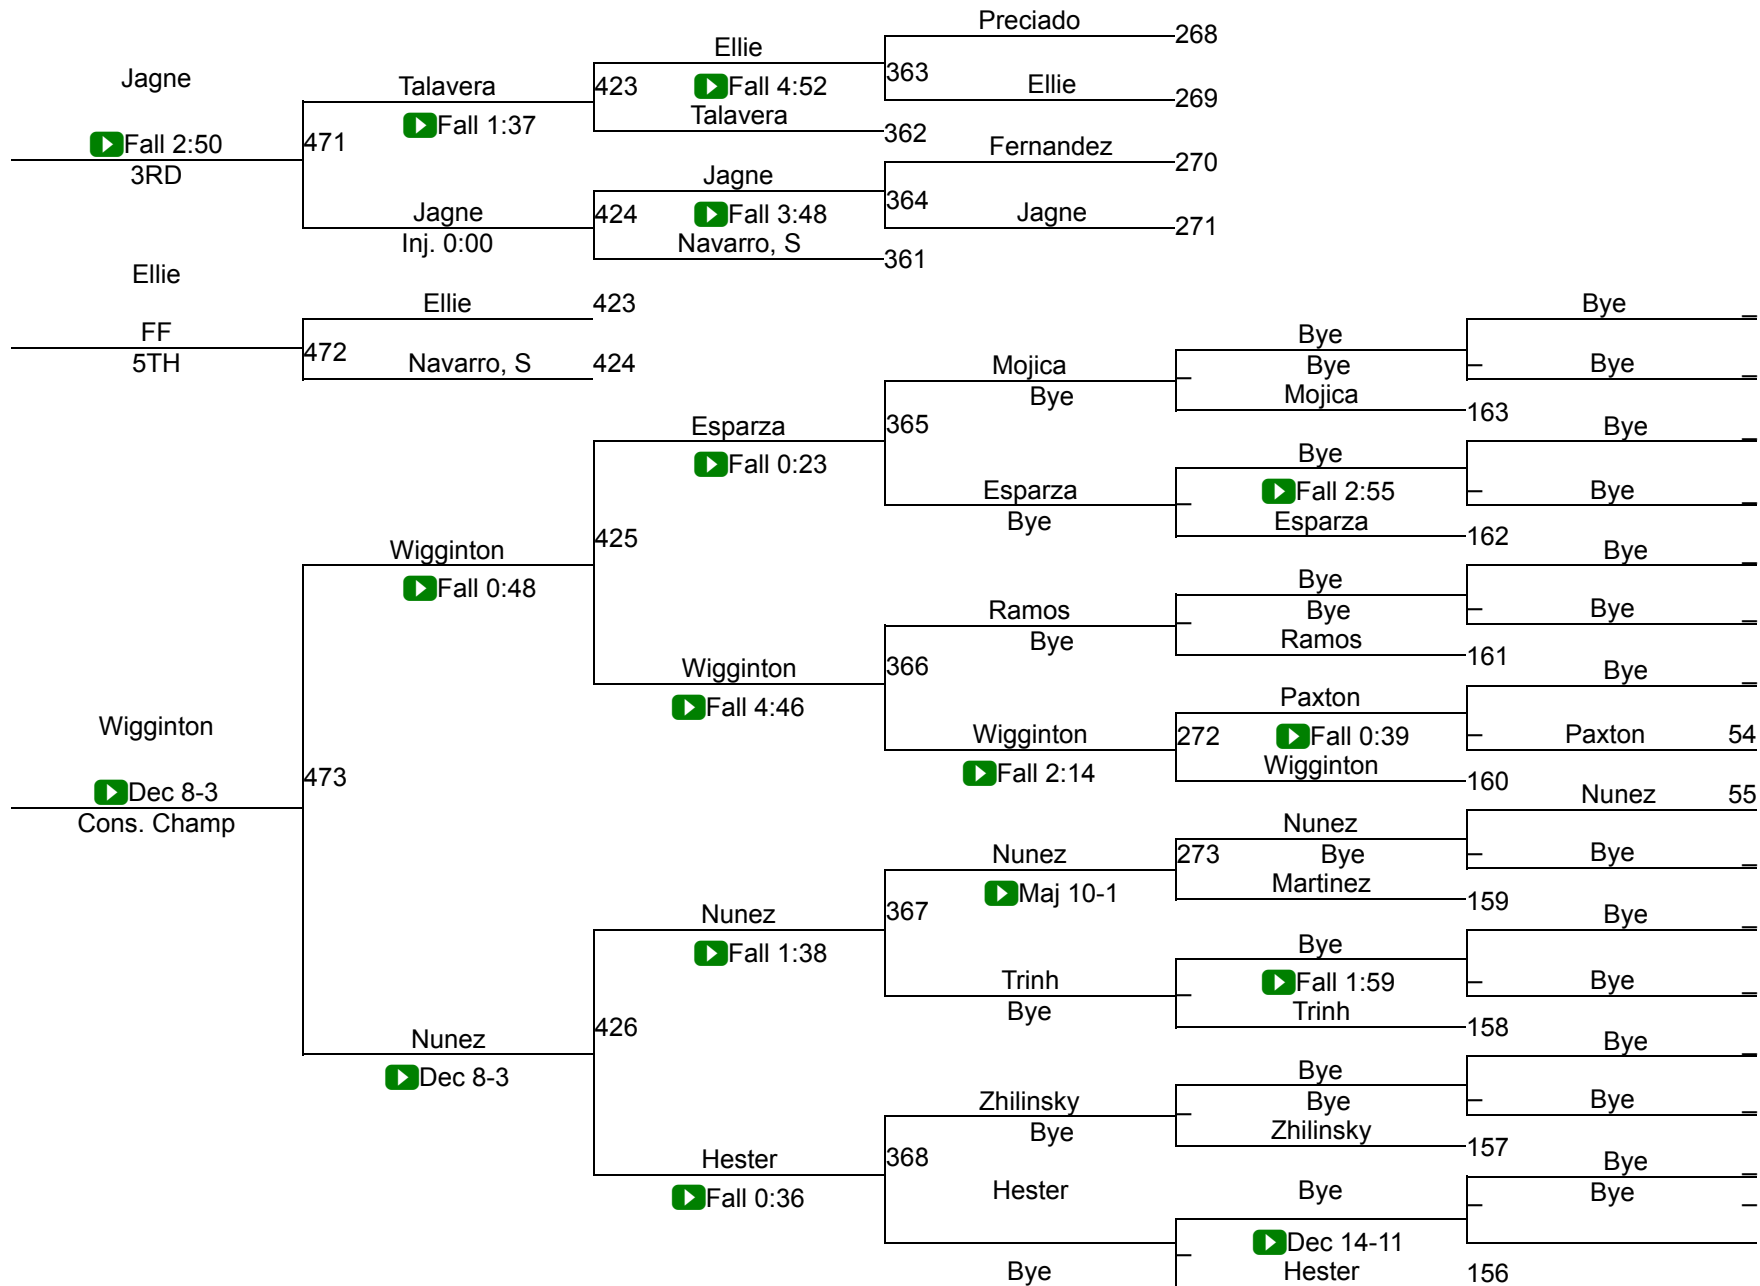

Lady Tournament of Champions

Girls Varsity 100

Girls Varsity 100

Lady Tournament of Champions

Girls Varsity 105

Girls Varsity 105

Lady Tournament of Champions

Girls Varsity 110

Girls Varsity 110

Lady Tournament of Champions

Girls Varsity 115

Girls Varsity 115

Lady Tournament of Champions

Girls Varsity 120

Lady Tournament of Champions

Girls Varsity 125

Girls Varsity 125

Lady Tournament of Champions

Girls Varsity 130

Girls Varsity 130

Lady Tournament of Champions

Girls Varsity 135

Girls Varsity 135

Lady Tournament of Champions

Girls Varsity 140

Girls Varsity 140

Lady Tournament of Champions

Girls Varsity 145

Lady Tournament of Champions

Girls Varsity 155

Girls Varsity 155

Lady Tournament of Champions