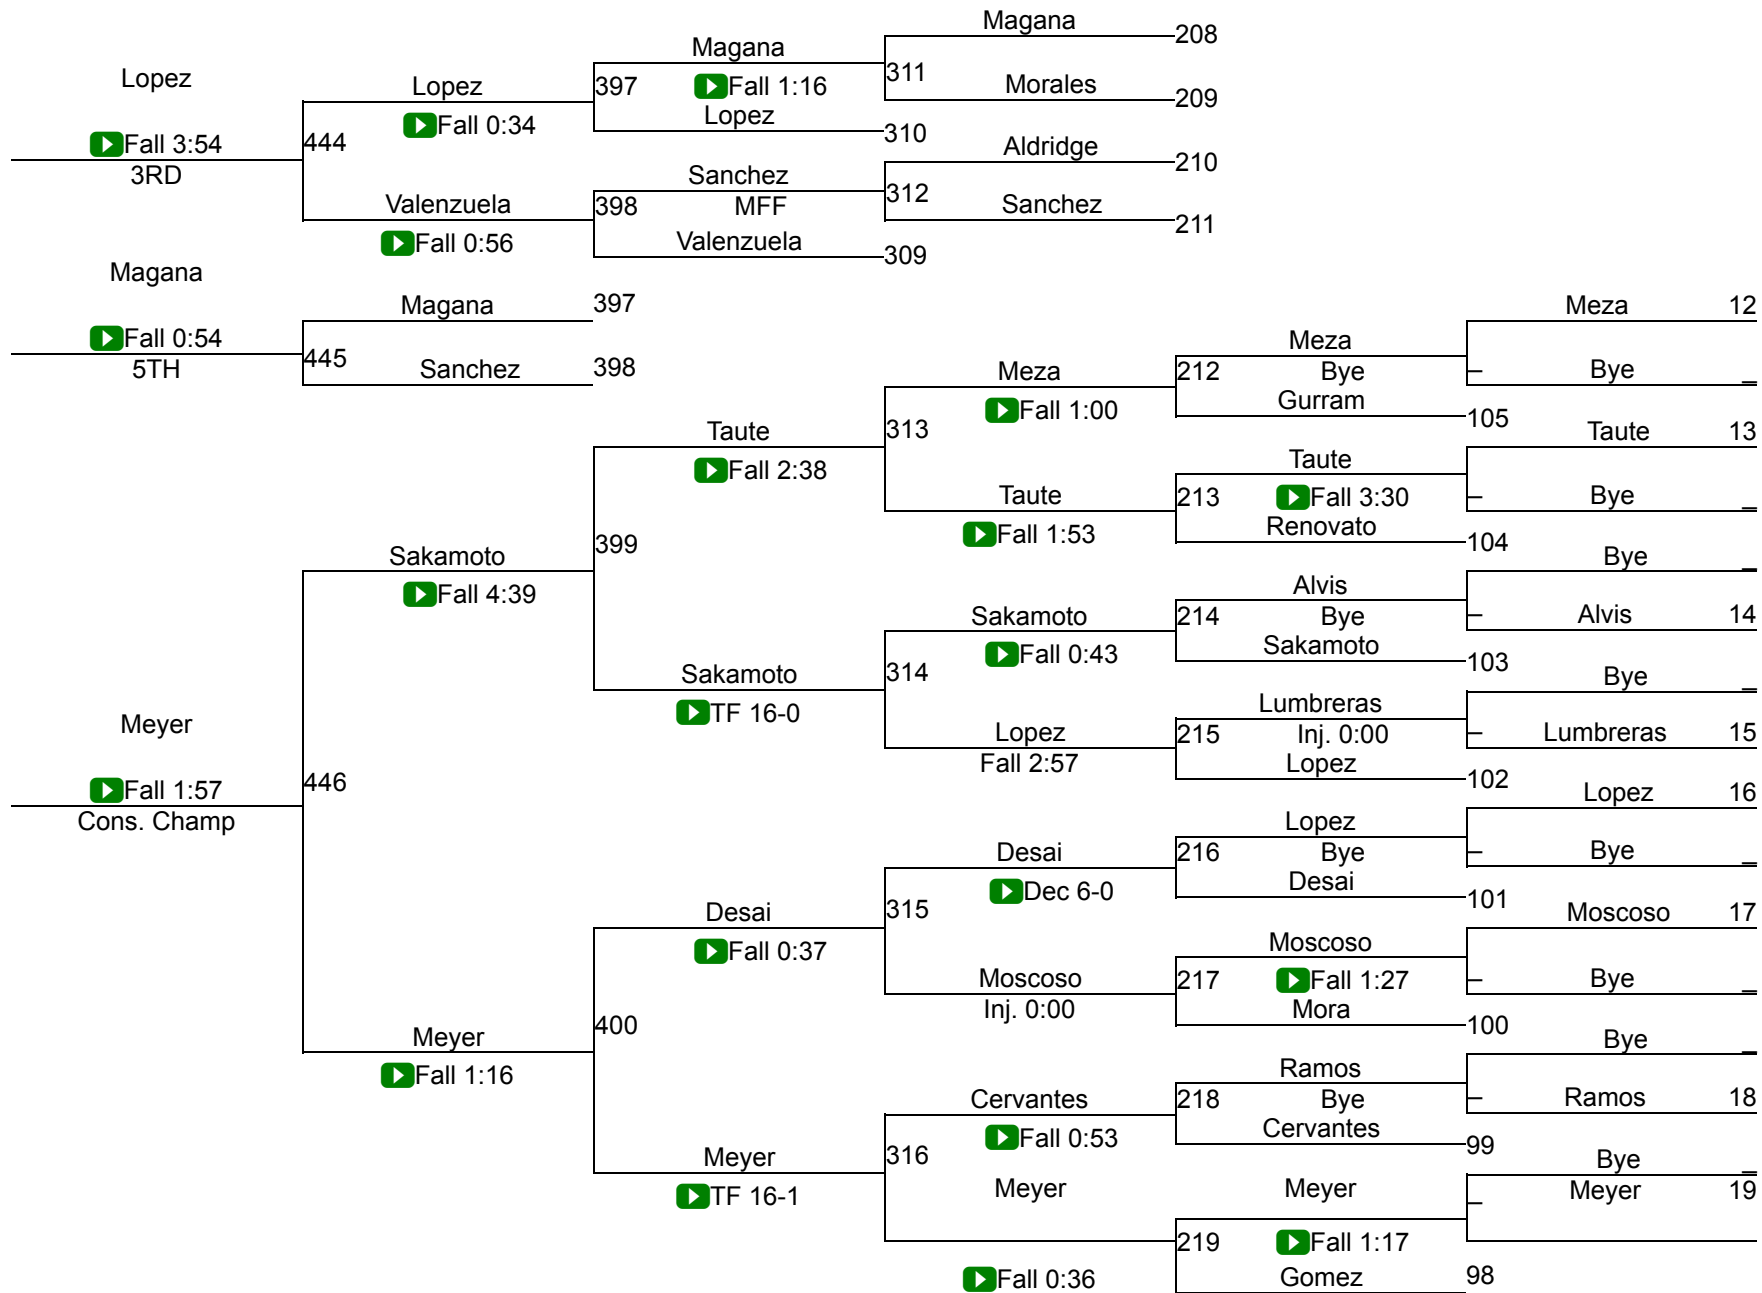

Lady Tournament of Champions

Girls Varsity 100

Girls Varsity 100

Lady Tournament of Champions

Girls Varsity 105

Girls Varsity 105

Lady Tournament of Champions

Girls Varsity 110

Girls Varsity 110

Lady Tournament of Champions

Girls Varsity 115

Girls Varsity 115

Lady Tournament of Champions

Girls Varsity 120

Lady Tournament of Champions

Girls Varsity 125