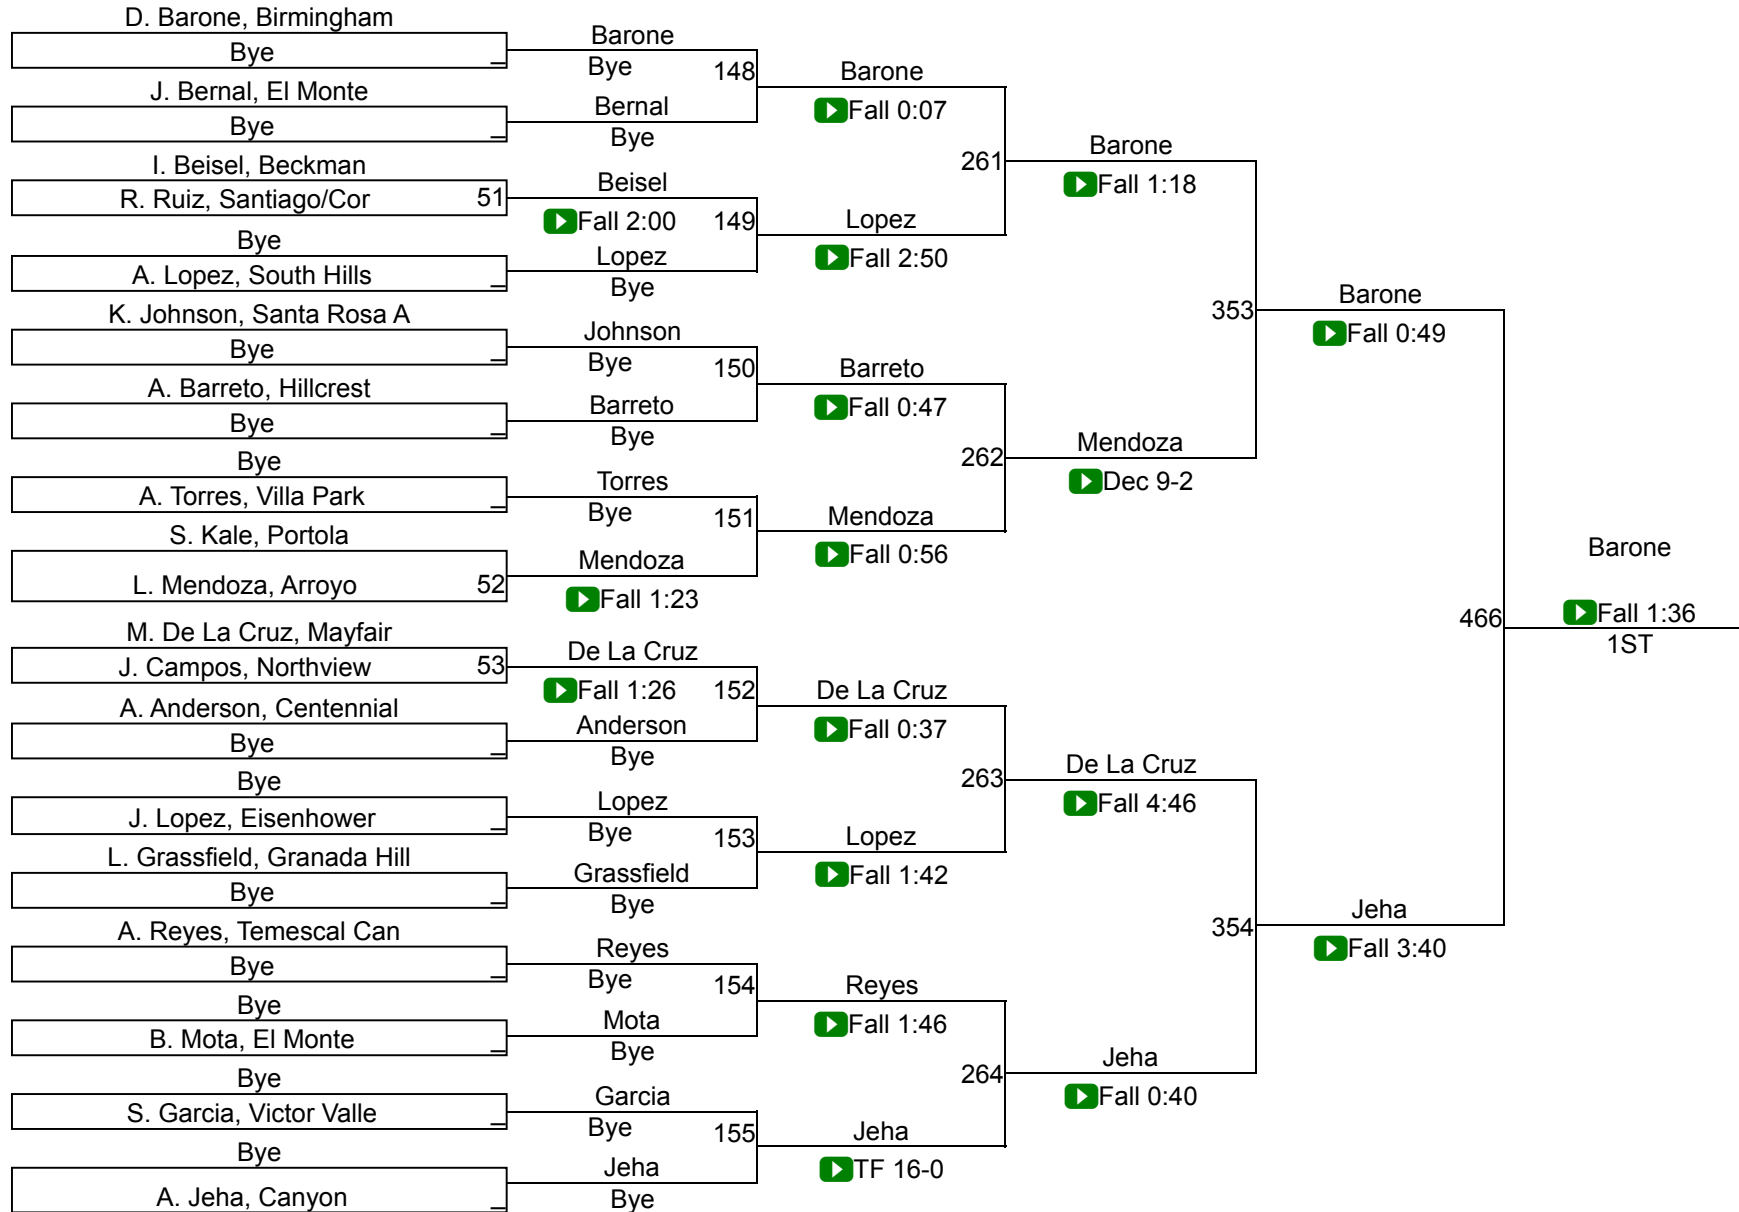

Girls Varsity 110

Lady Tournament of Champions

Girls Varsity 115

Girls Varsity 115

Lady Tournament of Champions

Girls Varsity 120

Lady Tournament of Champions

Girls Varsity 125

Girls Varsity 125

Lady Tournament of Champions

Girls Varsity 130

Girls Varsity 130

Lady Tournament of Champions

Girls Varsity 135

Girls Varsity 135

Lady Tournament of Champions

Girls Varsity 140

Girls Varsity 140

Lady Tournament of Champions

Girls Varsity 145

Lady Tournament of Champions

Girls Varsity 155

Girls Varsity 155

Lady Tournament of Champions