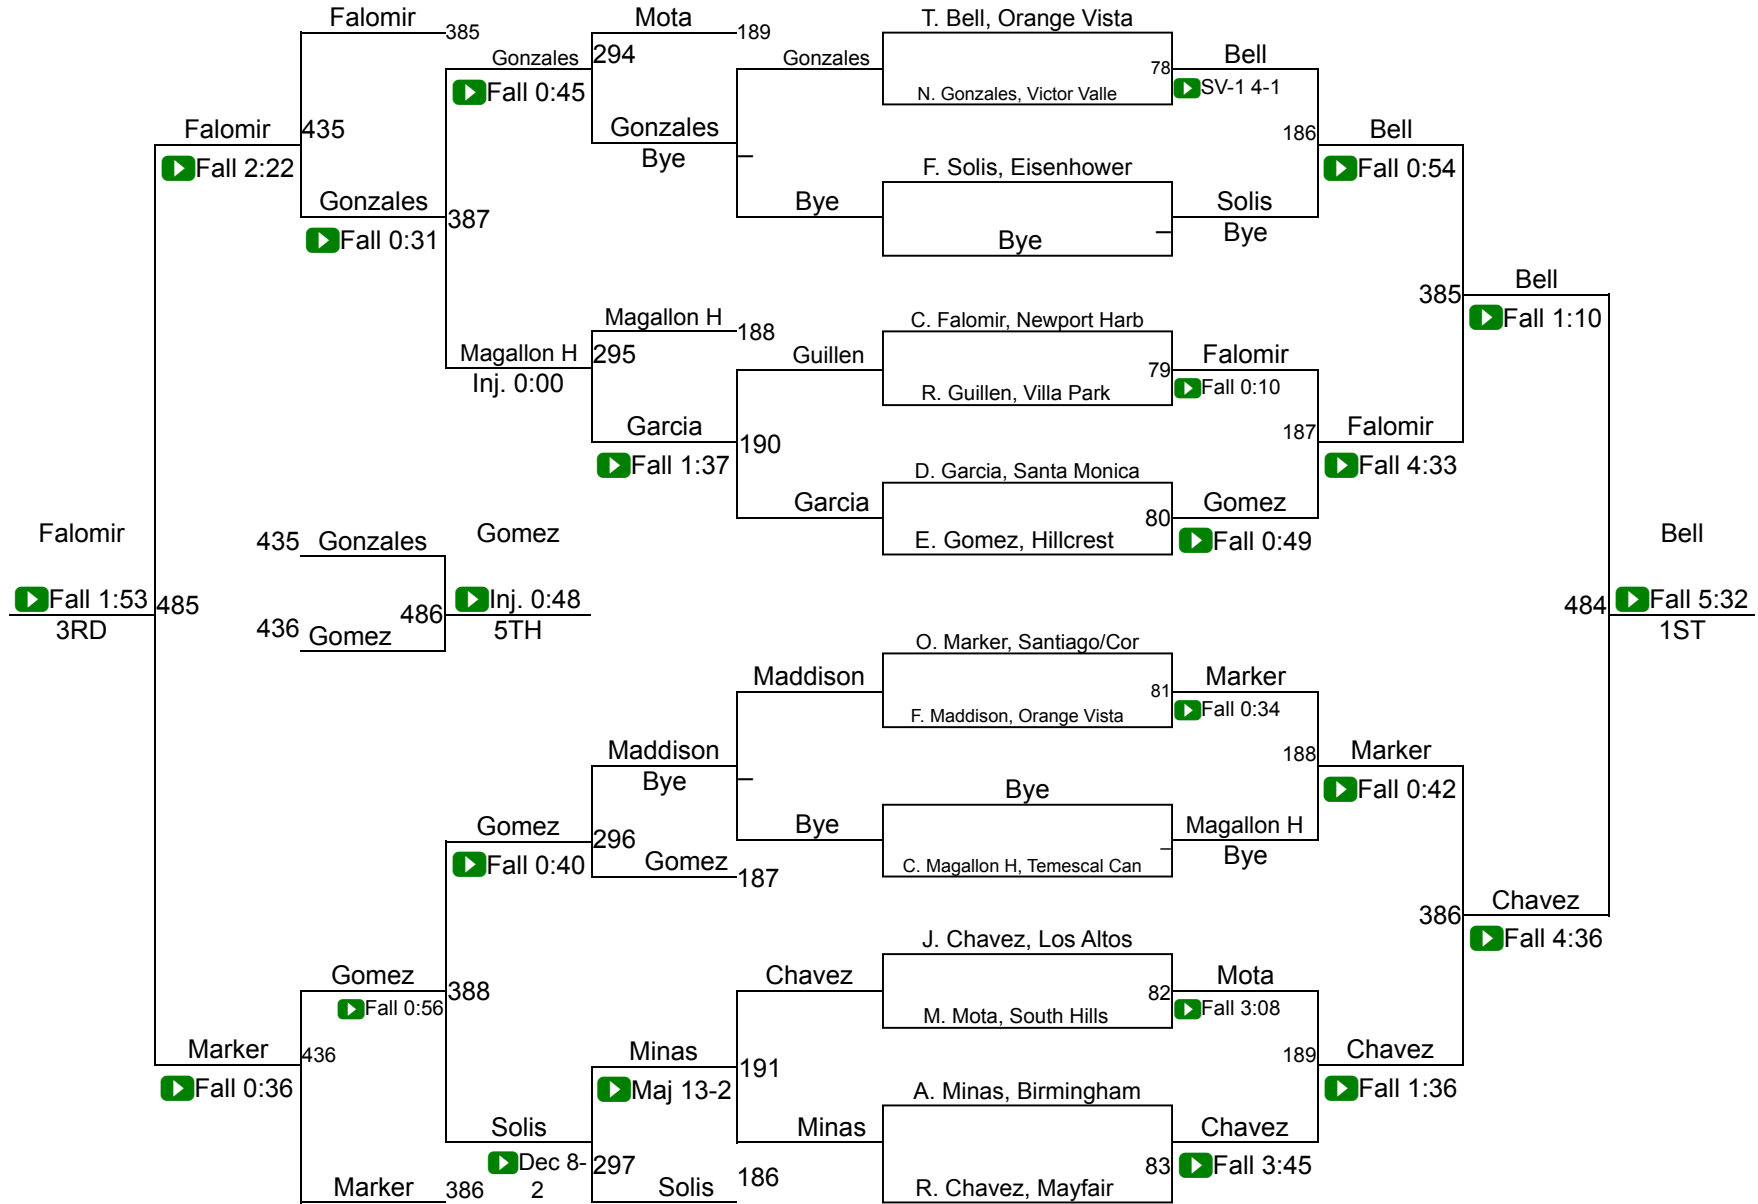

Lady Tournament of Champions

Girls Varsity 190