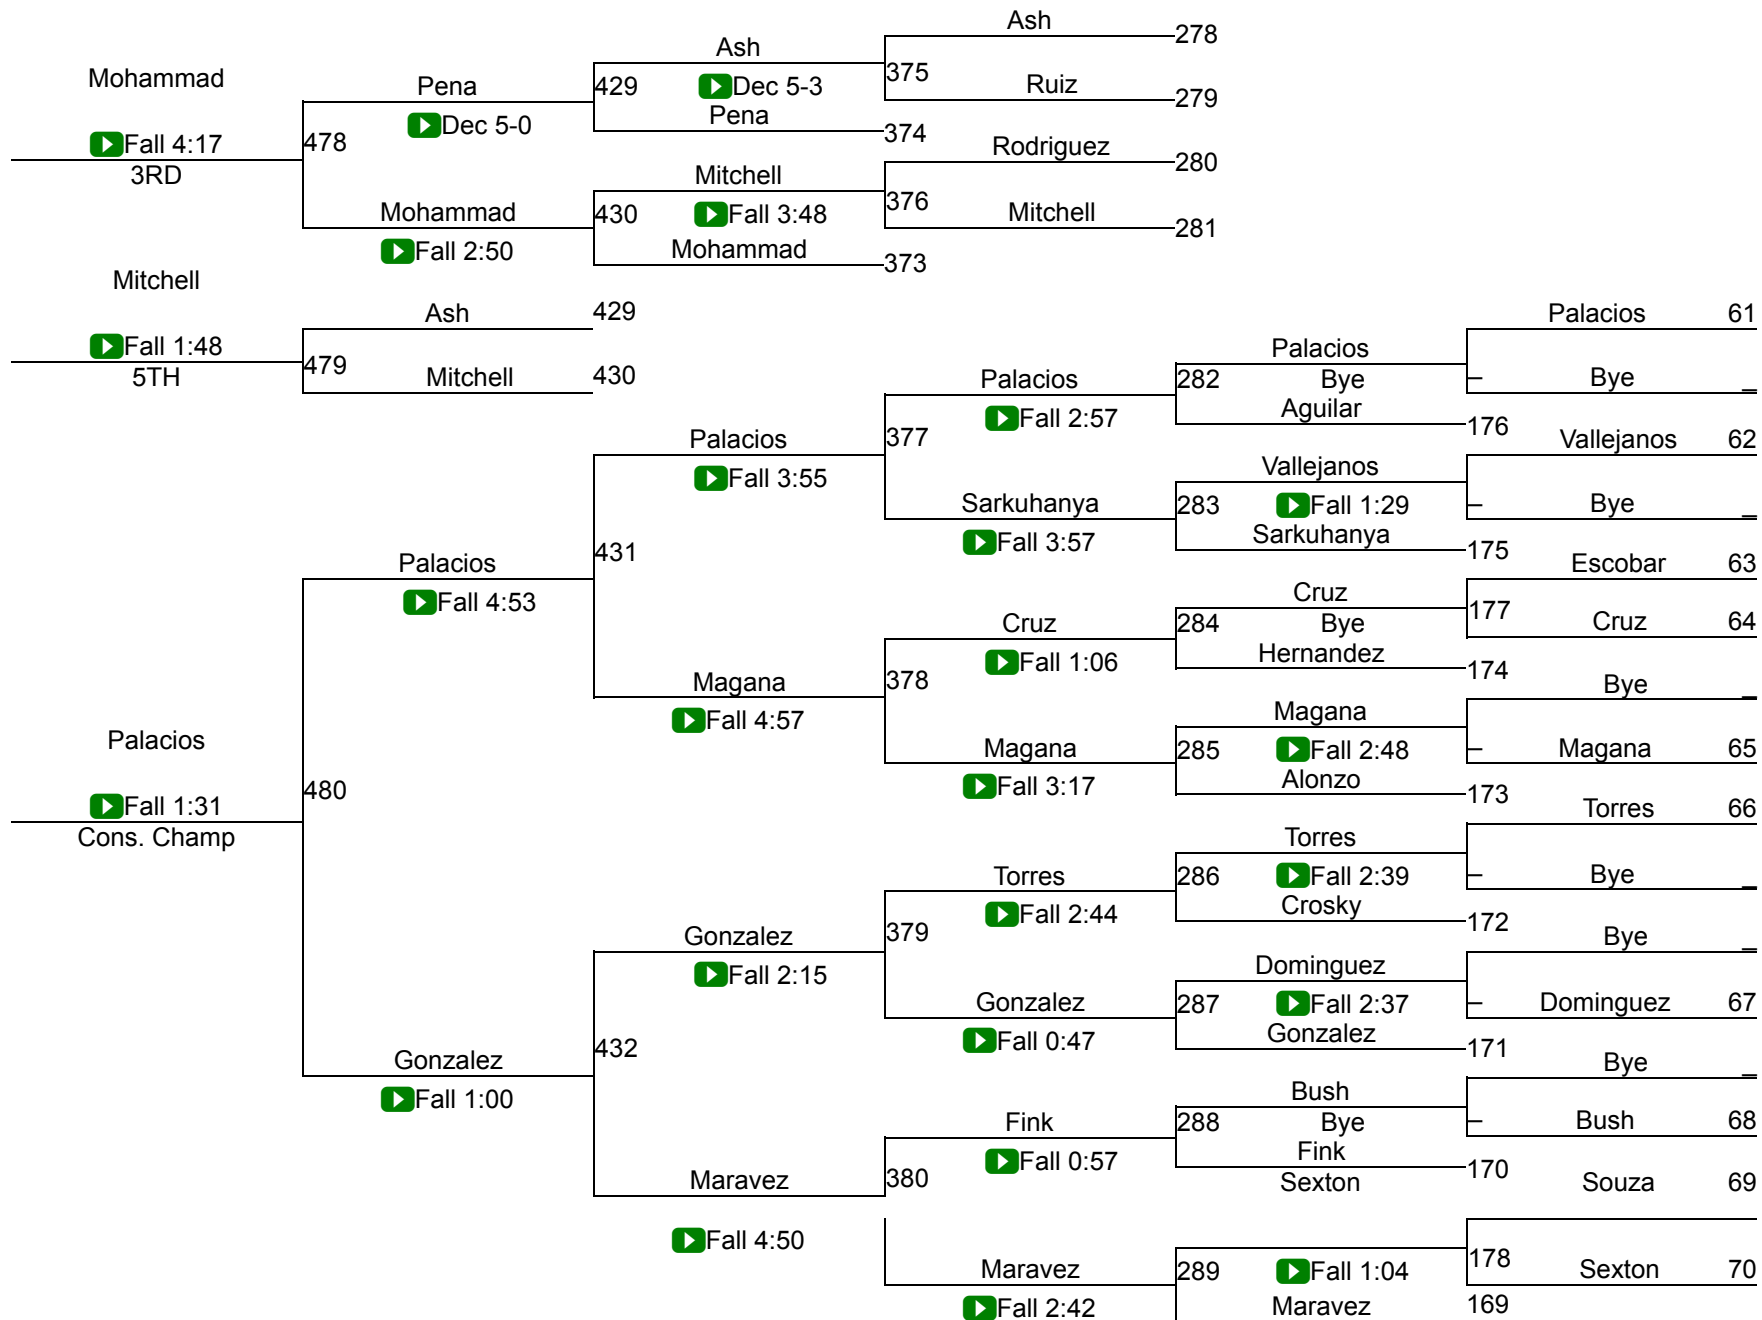

Girls Varsity 110

Lady Tournament of Champions

Girls Varsity 115

Girls Varsity 115

Lady Tournament of Champions

Girls Varsity 120

Lady Tournament of Champions

Girls Varsity 125

Girls Varsity 125

Lady Tournament of Champions

Girls Varsity 130

Girls Varsity 130

Lady Tournament of Champions

Girls Varsity 135

Girls Varsity 135

Lady Tournament of Champions

Girls Varsity 140

Girls Varsity 140

Lady Tournament of Champions

Girls Varsity 145

Lady Tournament of Champions

Girls Varsity 155

Girls Varsity 155

Lady Tournament of Champions

Girls Varsity 170

Lady Tournament of Champions

Girls Varsity 190

Lady Tournament of Champions

Girls Varsity 235