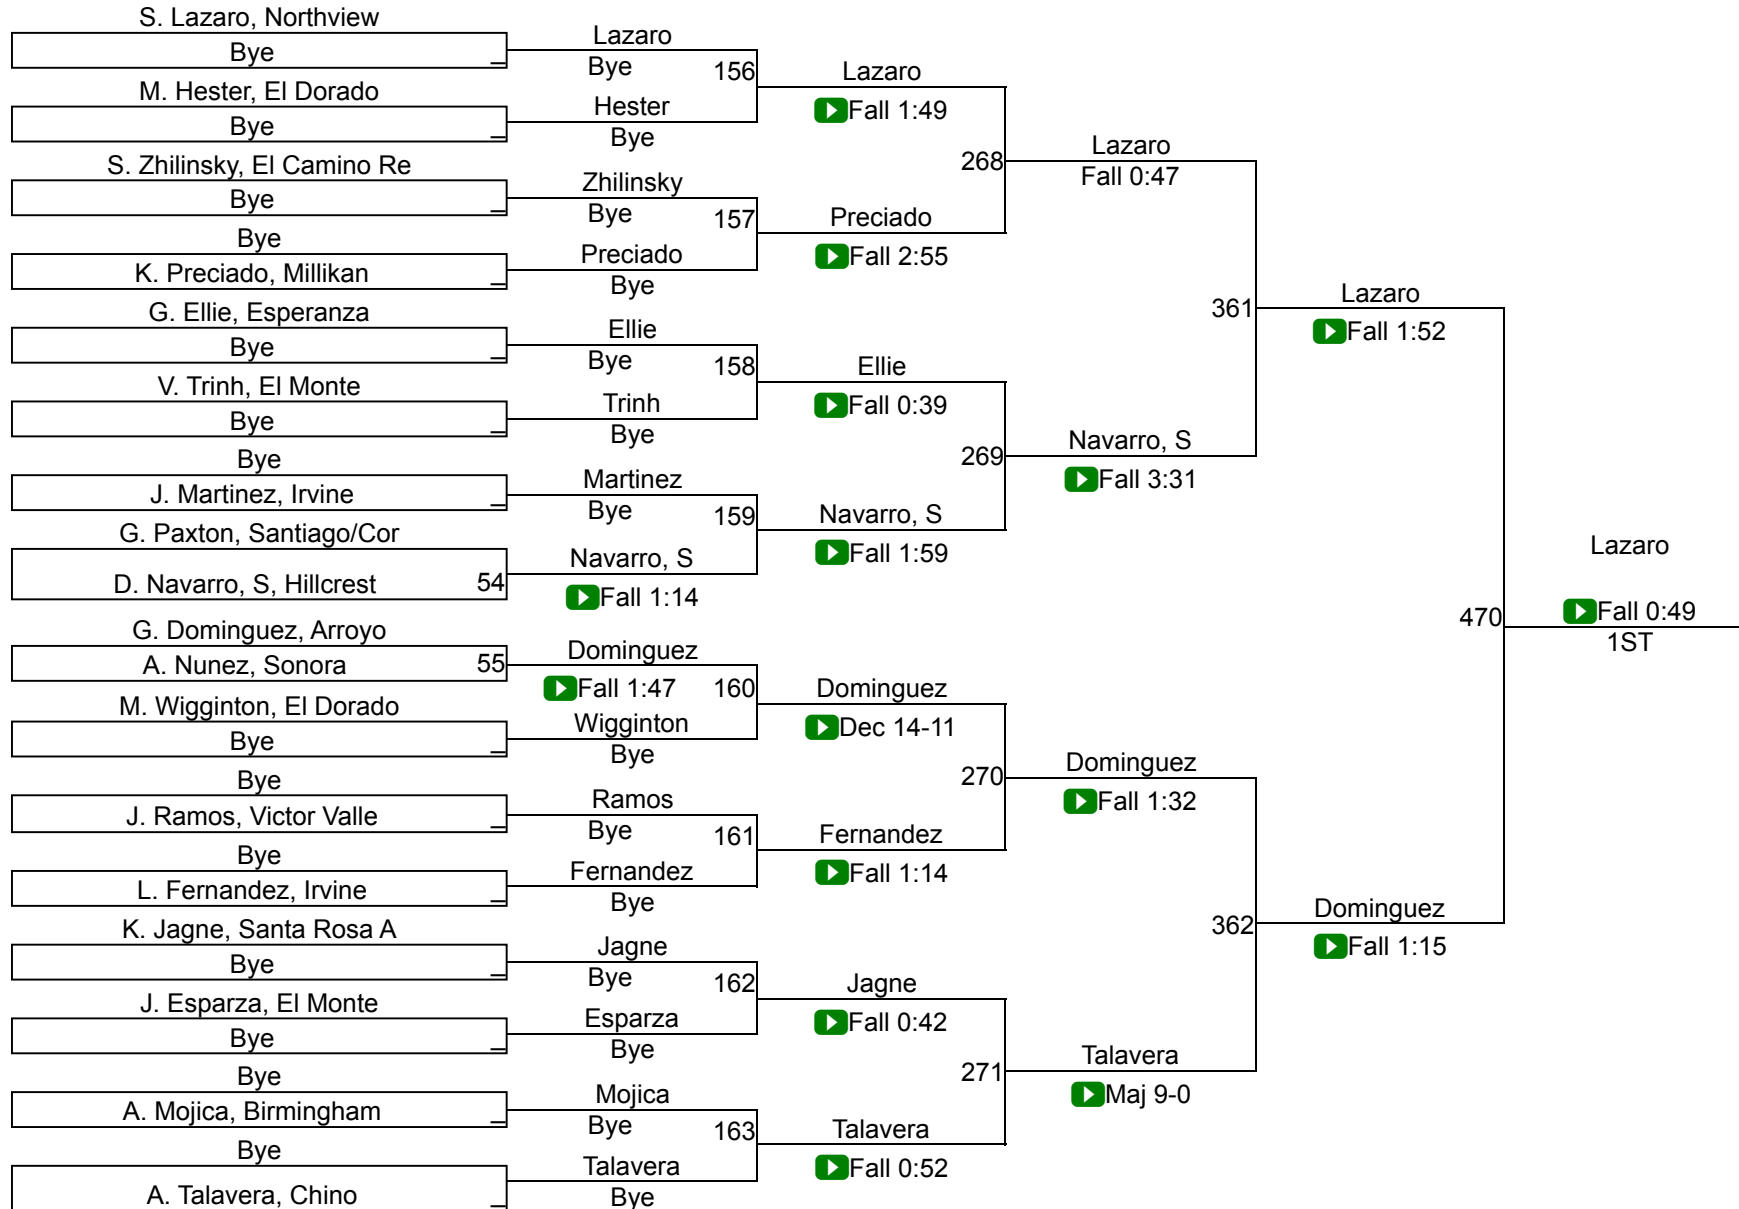

Girls Varsity 110

Lady Tournament of Champions

Girls Varsity 115

Girls Varsity 115

Lady Tournament of Champions

Girls Varsity 120

Lady Tournament of Champions

Girls Varsity 125

Girls Varsity 125

Lady Tournament of Champions

Girls Varsity 130

Girls Varsity 130

Lady Tournament of Champions

Girls Varsity 135

Girls Varsity 135

Lady Tournament of Champions

Girls Varsity 140

Girls Varsity 140

Lady Tournament of Champions

Girls Varsity 145

Lady Tournament of Champions

Girls Varsity 155

Girls Varsity 155

Lady Tournament of Champions