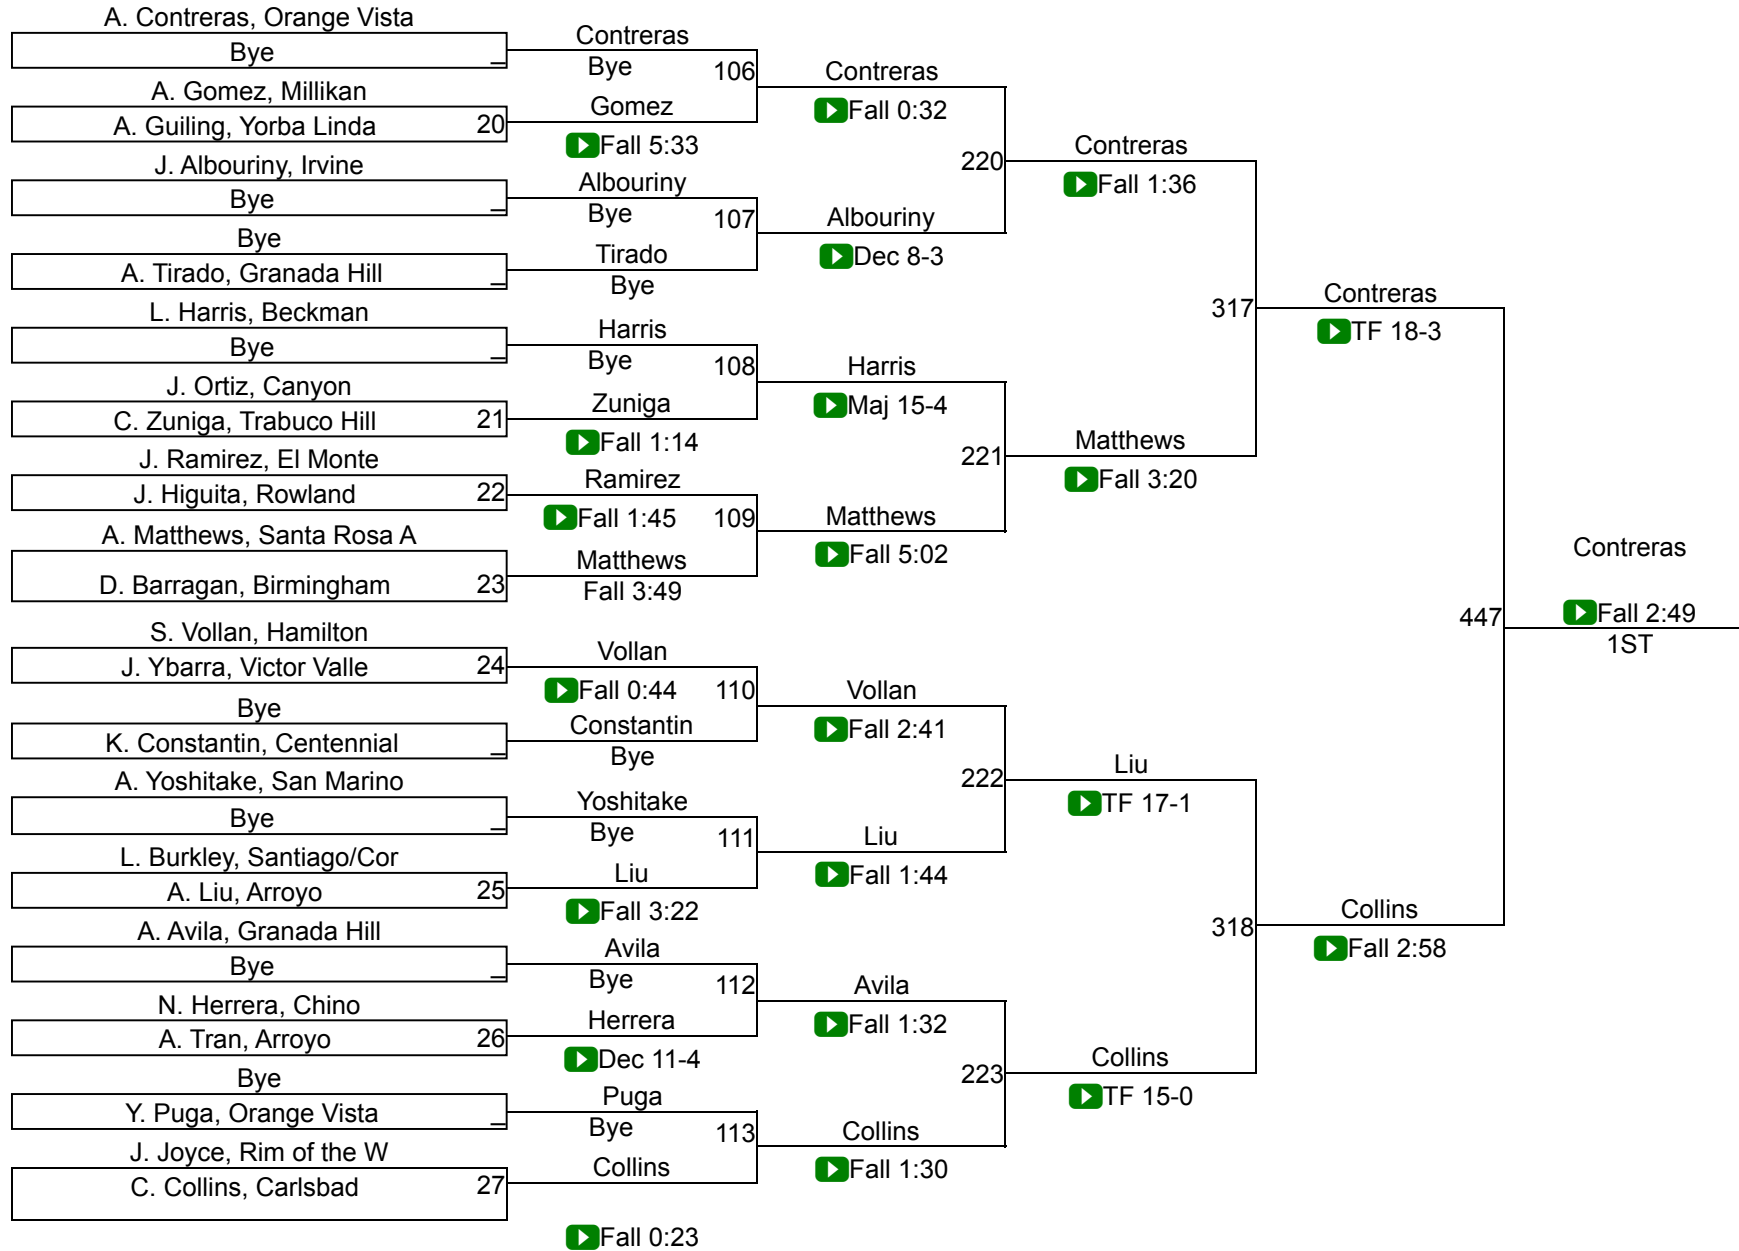

Lady Tournament of Champions

Girls Varsity 100

Girls Varsity 100

Lady Tournament of Champions

Girls Varsity 105

Girls Varsity 105

Lady Tournament of Champions

Girls Varsity 110

Girls Varsity 110

Lady Tournament of Champions

Girls Varsity 115

Girls Varsity 115

Lady Tournament of Champions

Girls Varsity 120

Lady Tournament of Champions

Girls Varsity 125