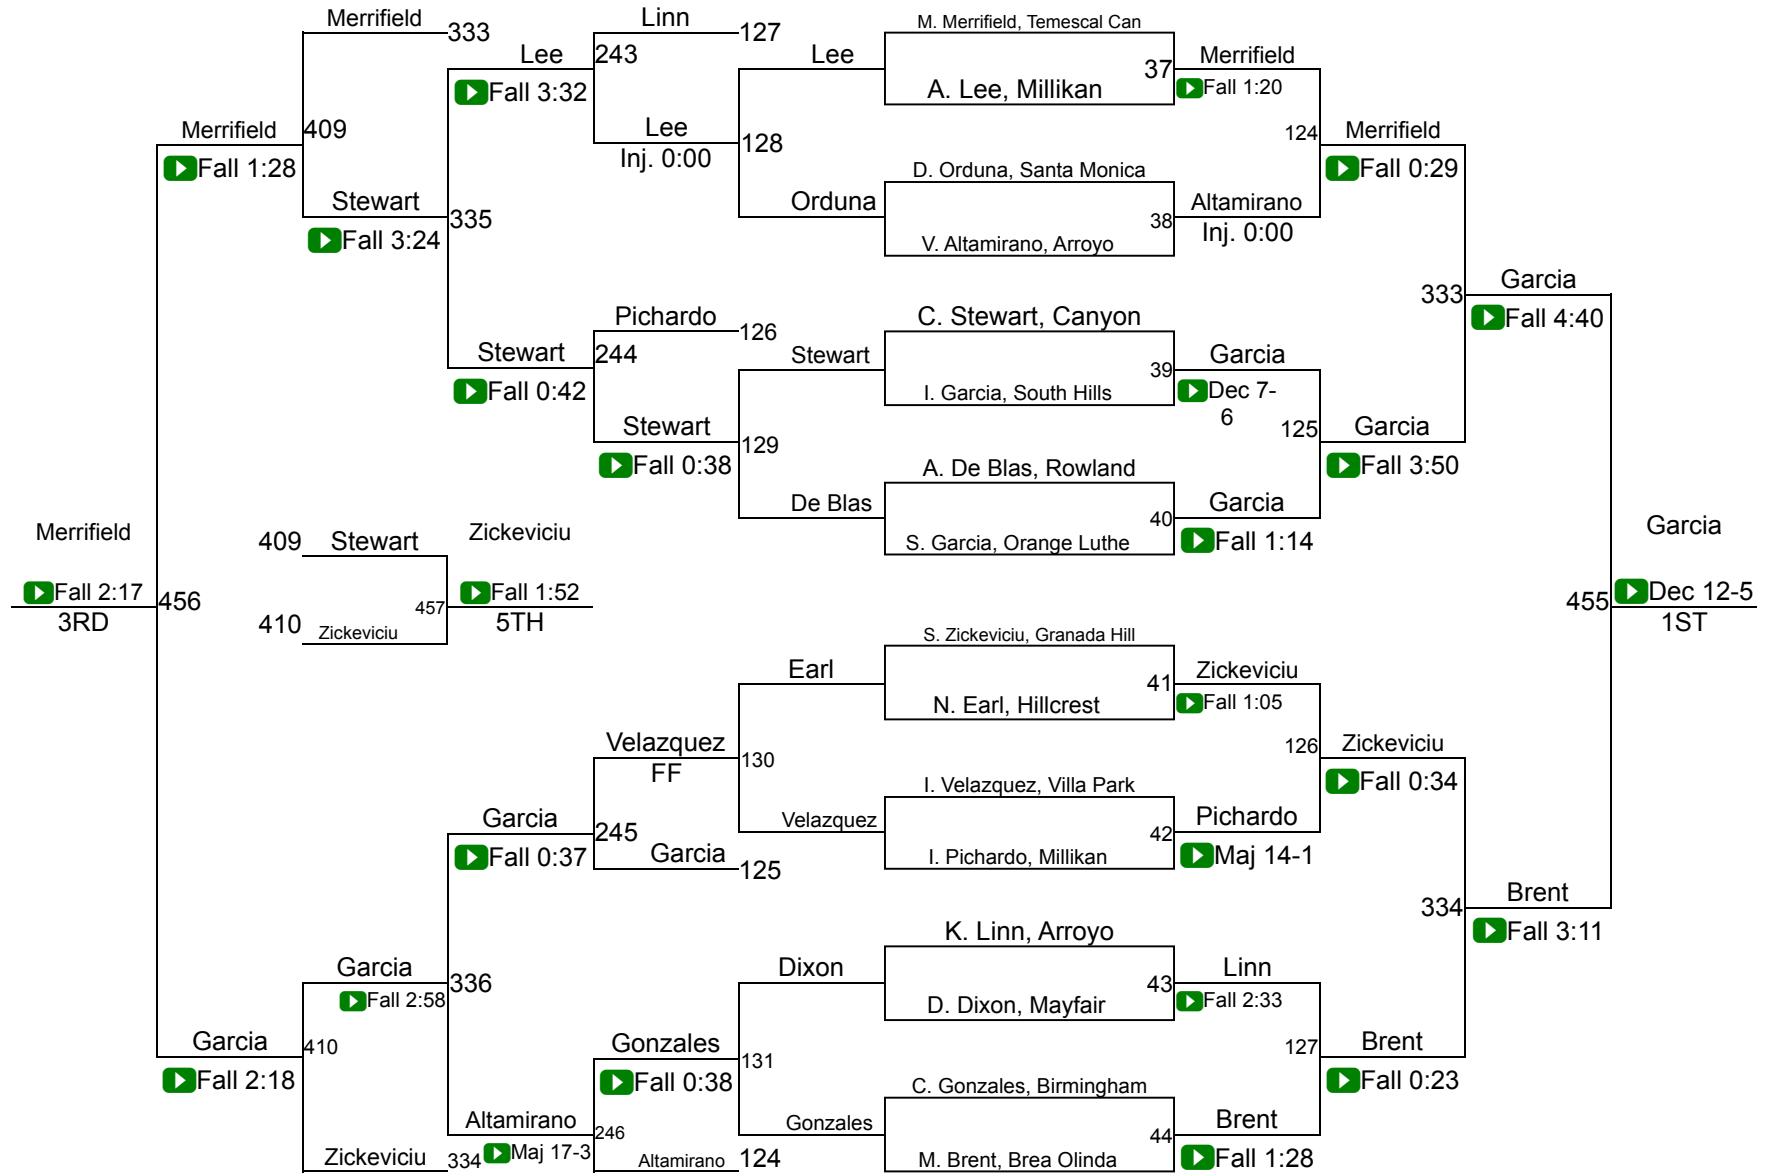

Lady Tournament of Champions

Girls Varsity 100

Girls Varsity 100

Lady Tournament of Champions

Girls Varsity 105

Girls Varsity 105

Lady Tournament of Champions

Girls Varsity 110

Girls Varsity 110

Lady Tournament of Champions

Girls Varsity 115

Girls Varsity 115

Lady Tournament of Champions

Girls Varsity 120

Lady Tournament of Champions

Girls Varsity 125

Girls Varsity 125

Lady Tournament of Champions

Girls Varsity 130

Girls Varsity 130

Lady Tournament of Champions

Girls Varsity 135

Girls Varsity 135

Lady Tournament of Champions