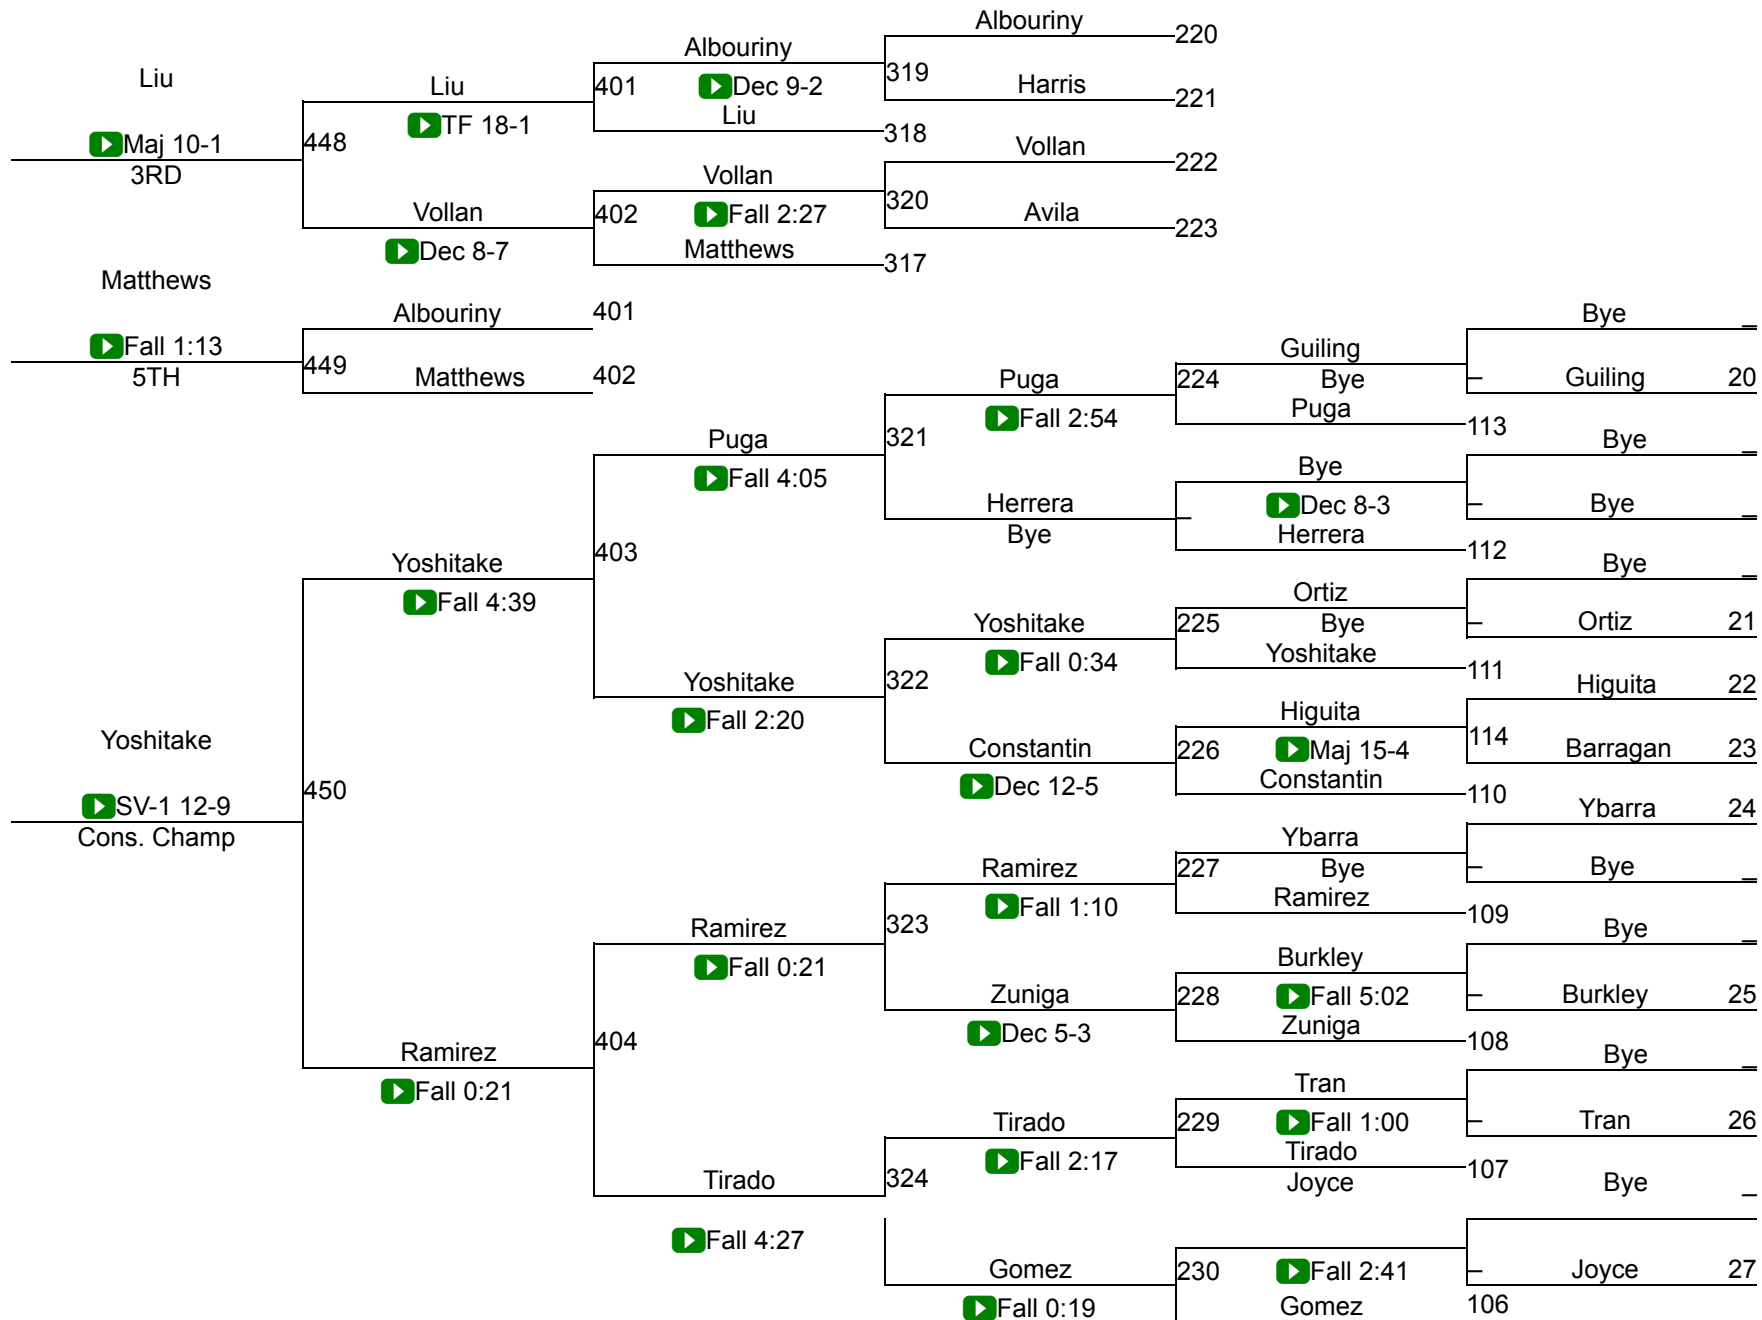

Lady Tournament of Champions

Girls Varsity 100

Girls Varsity 100

Lady Tournament of Champions

Girls Varsity 105

Girls Varsity 105

Lady Tournament of Champions

Girls Varsity 110

Girls Varsity 110

Lady Tournament of Champions

Girls Varsity 115

Girls Varsity 115

Lady Tournament of Champions

Girls Varsity 120

Lady Tournament of Champions

Girls Varsity 125