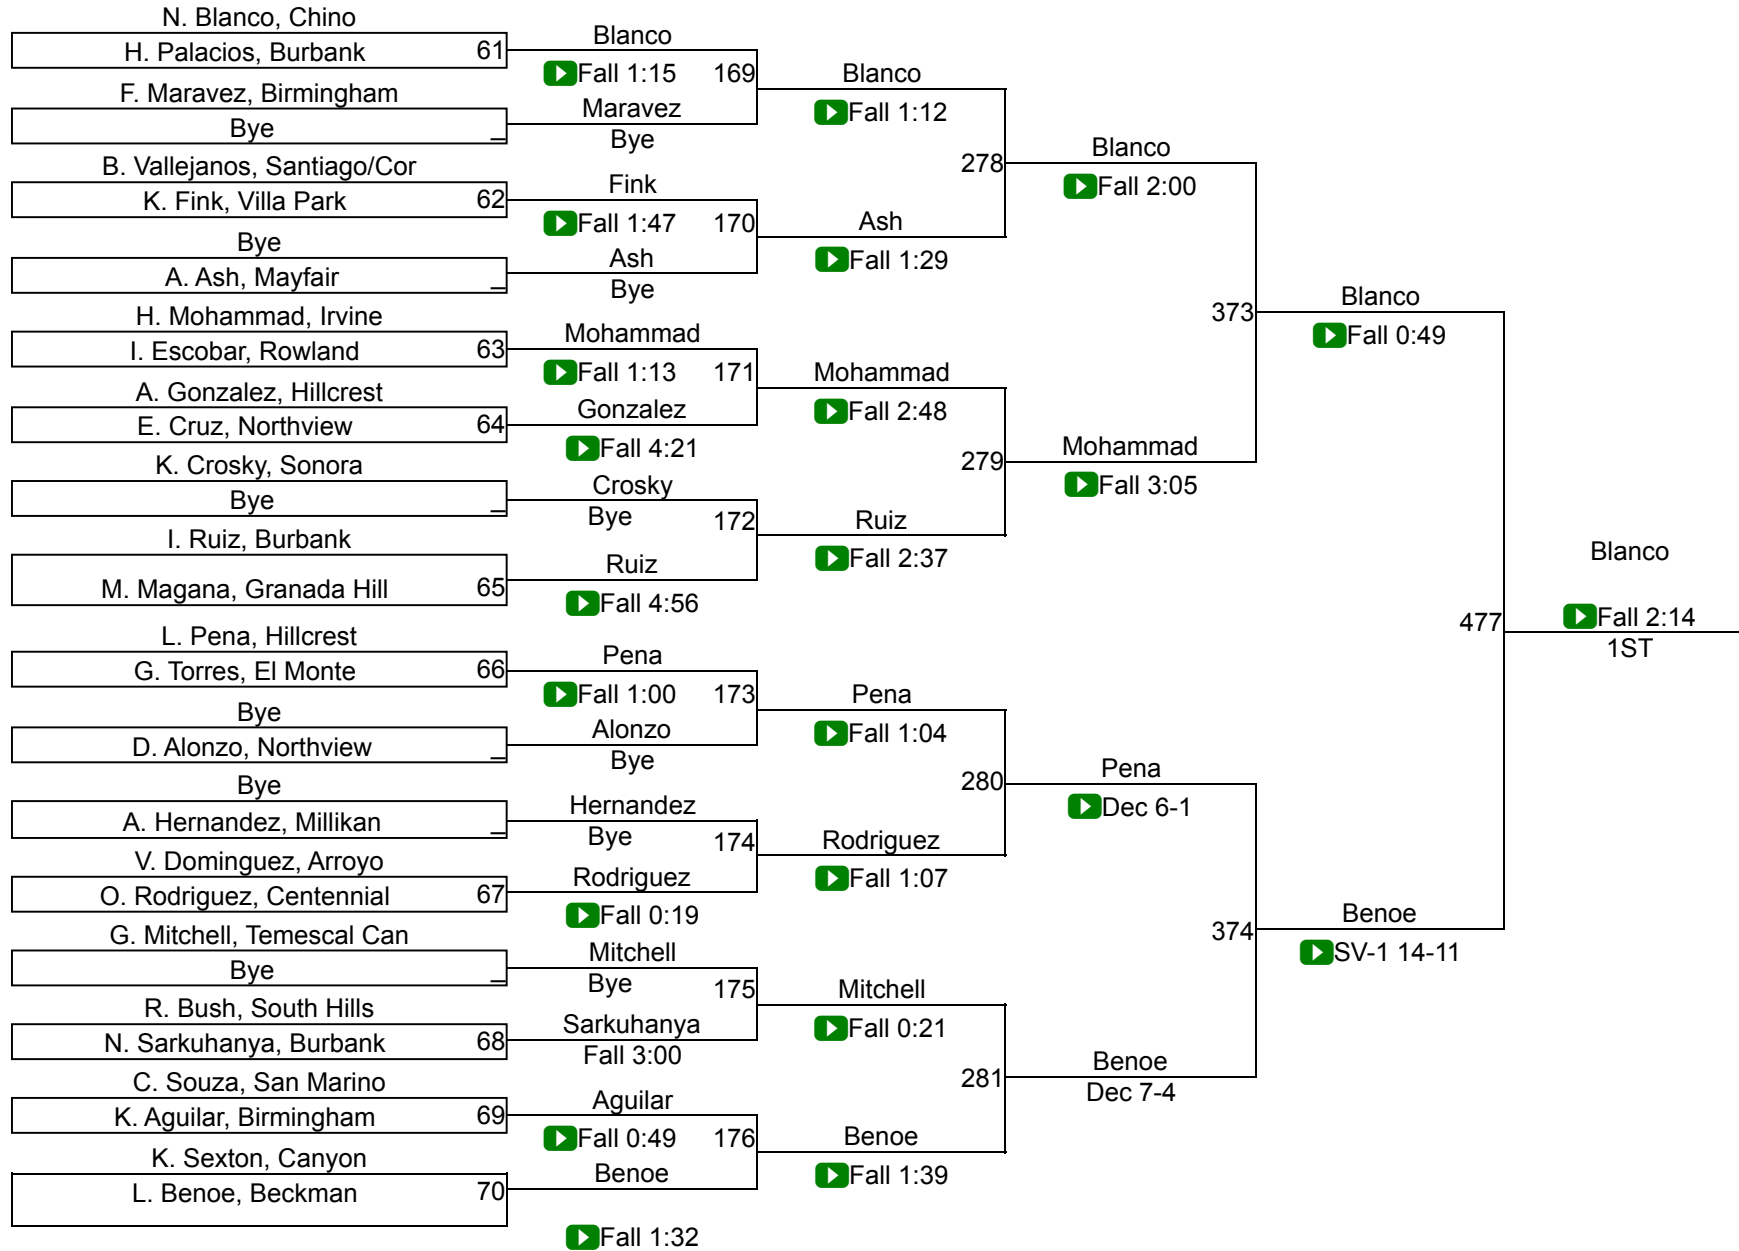

Girls Varsity 125

Lady Tournament of Champions

Girls Varsity 130

Girls Varsity 130

Lady Tournament of Champions

Girls Varsity 135

Girls Varsity 135

Lady Tournament of Champions

Girls Varsity 140

Girls Varsity 140

Lady Tournament of Champions

Girls Varsity 145

Lady Tournament of Champions

Girls Varsity 155

Girls Varsity 155

Lady Tournament of Champions