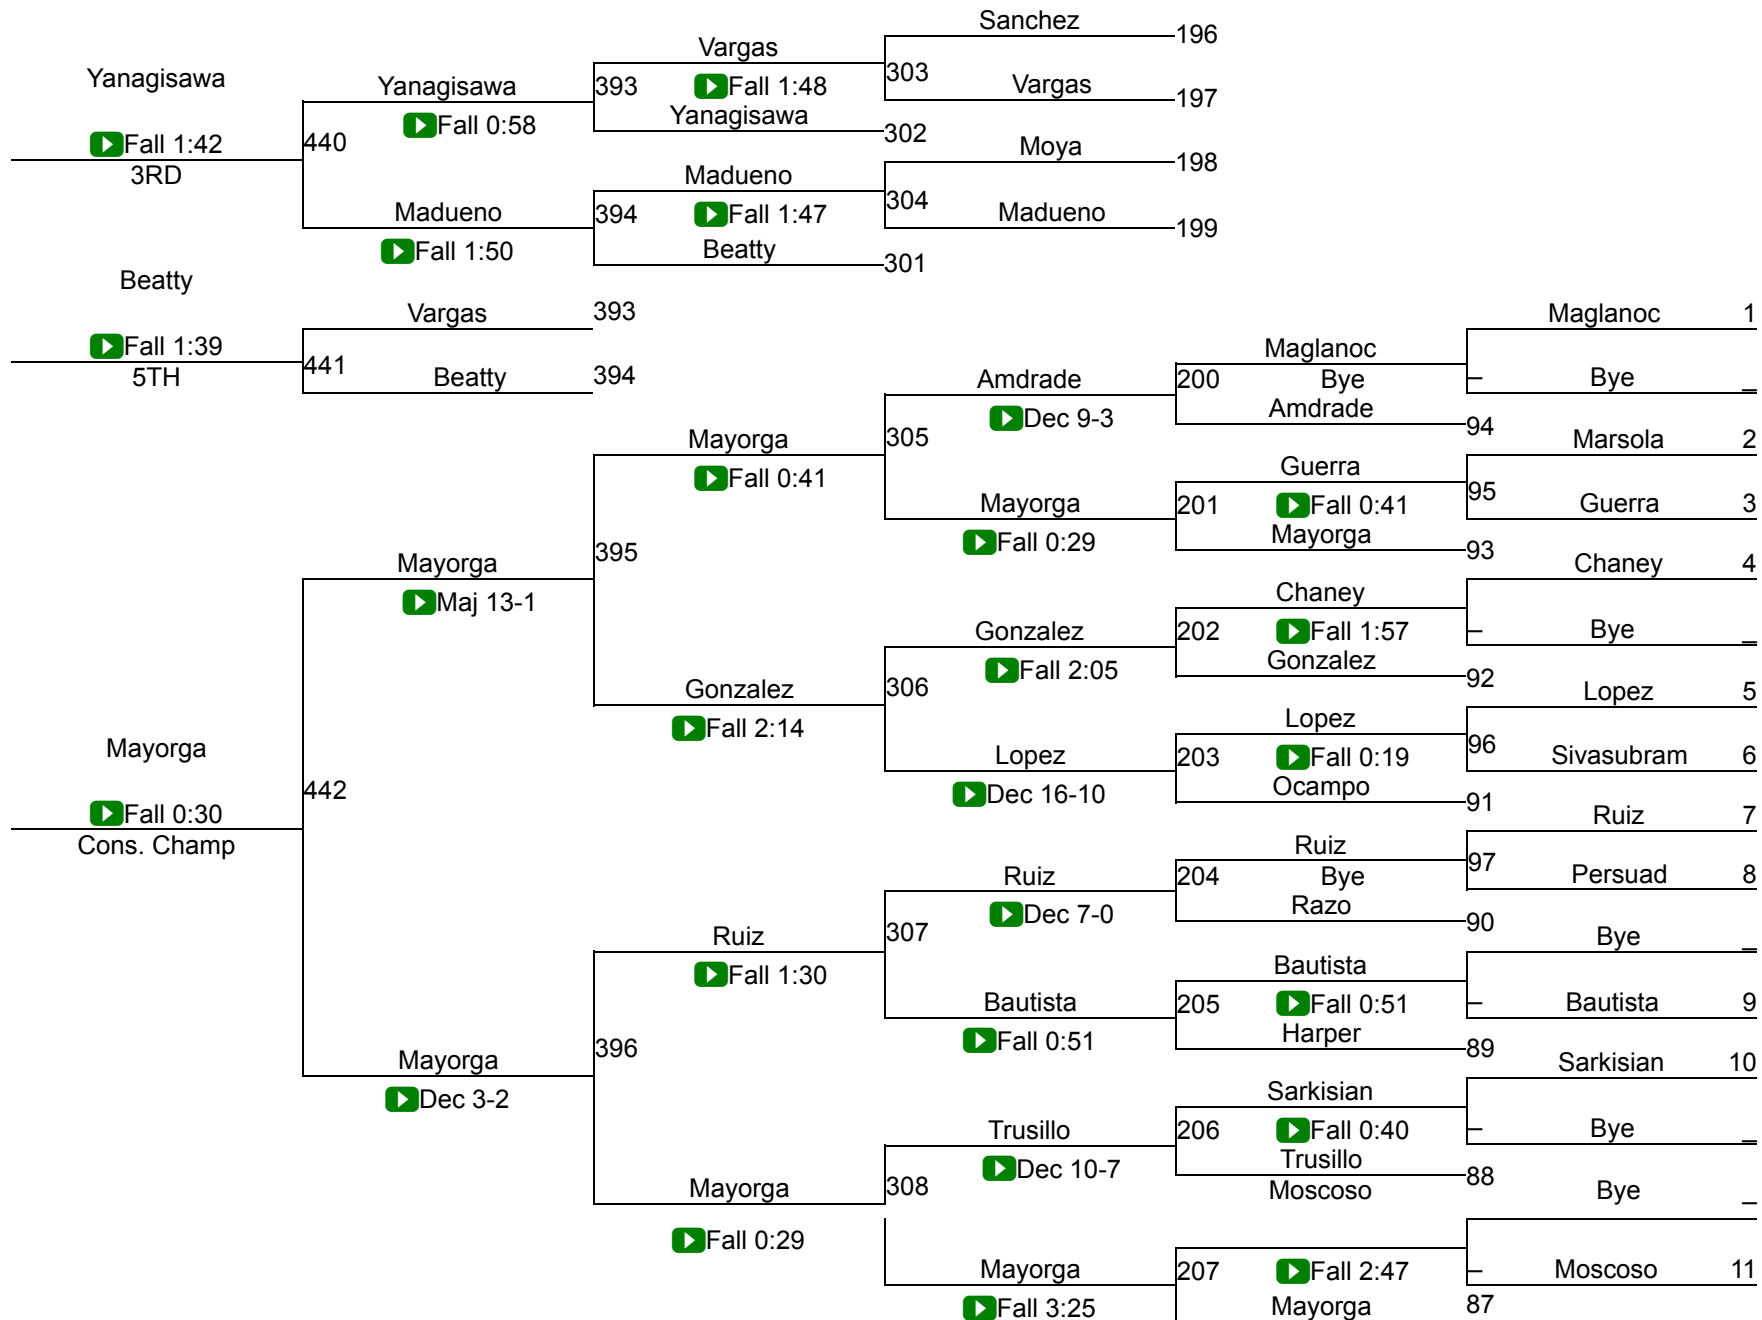

235 Pounds		
1st	Audrina Felix	Temescal Canyon
2nd	Kiery Mazariegos	Birmingham
3rd	Xristina Beard	South Hills
4th	Jaden Hansen	Esperanza
5th	Jasmine Ayala	Orange Vista
6th	Katherine Lamascus	Sonora

Team Score Final	
1	Mayfair 173.5
2	Northview 153.5
3	Birmingham 138
4	Arroyo 137
5	Orange Vista 133
6	Hillcrest 131.5
7	Temescal Canyon 104.5
8	South Hills 97
9	Chino 76
10	Santa Rosa Academy 76
11	Canyon 75.5
12	Irvine 55
13	Esperanza 52
14	Orange Lutheran 52
15	Granada Hills Charter 50
16	Hamilton 45
17	Santiago/Corona 45
18	Anaheim 43
19	Beckman 42
20	Santa Monica 41.5
21	Newport Harbor 41
22	Centennial 39
23	Eisenhower 38
24	Portola 35
25	El Monte 33
26	Rowland 32
27	Millikan 28
28	Carlsbad 27.5
29	Victor Valley 24.5
30	Brea Olinda 24
31	Mater Dei 24
32	El Camino Real 21
33	Trabuco Hills 20
34	Sonora 19
35	Burbank 16
36	San Marino 12
37	Sierra Vista 11
38	Villa Park 10
39	El Dorado 9
40	Rim of the World 8
41	Yorba Linda 8
42	Hamilton (LA) 0
43	Los Altos 0

Lady Tournament of Champions

Girls Varsity 100

Girls Varsity 100

Lady Tournament of Champions

Girls Varsity 105

Girls Varsity 105

Lady Tournament of Champions

Girls Varsity 110