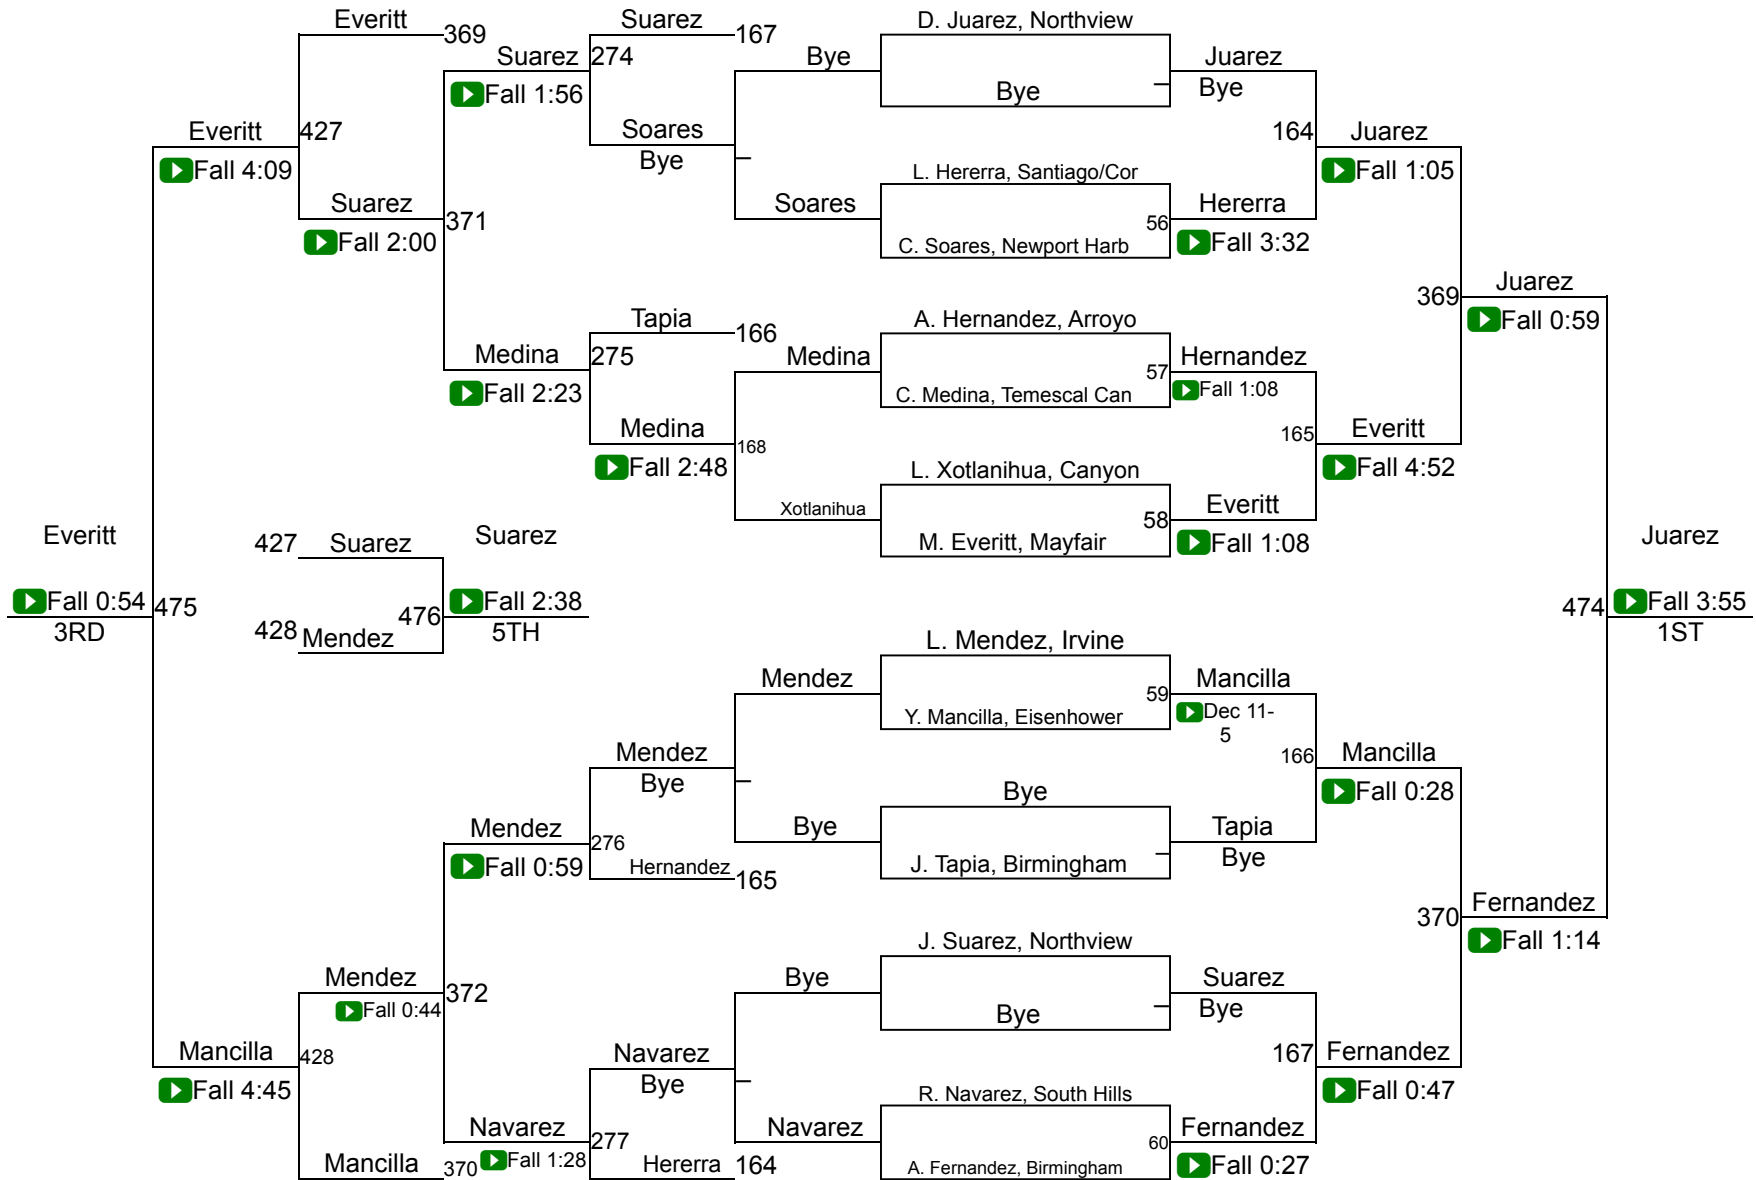

Girls Varsity 125

Lady Tournament of Champions

Girls Varsity 130

Girls Varsity 130

Lady Tournament of Champions

Girls Varsity 135

Girls Varsity 135

Lady Tournament of Champions

Girls Varsity 140

Girls Varsity 140

Lady Tournament of Champions

Girls Varsity 145

Lady Tournament of Champions

Girls Varsity 155

Girls Varsity 155

Lady Tournament of Champions