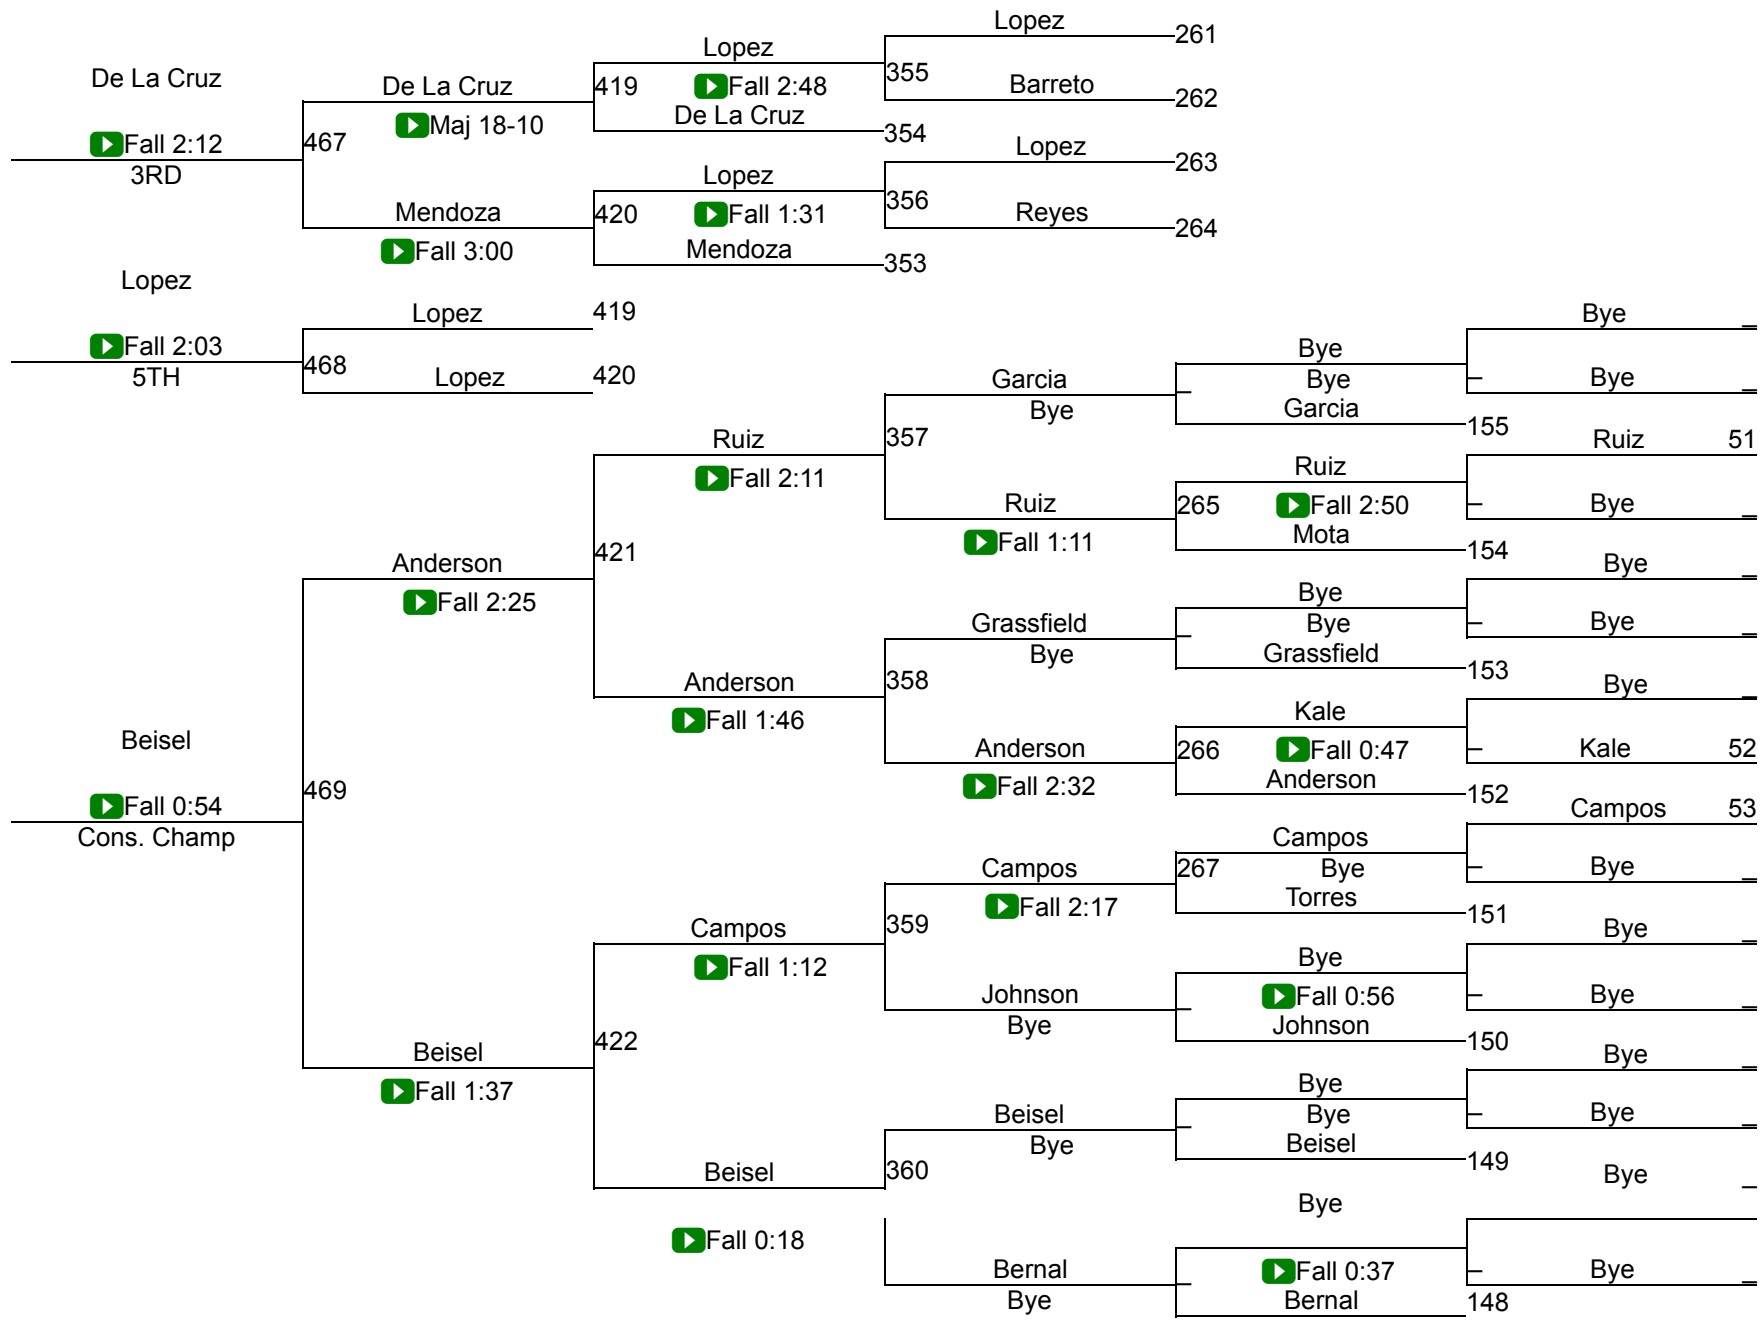

Girls Varsity 110

Lady Tournament of Champions

Girls Varsity 115

Girls Varsity 115

Lady Tournament of Champions

Girls Varsity 120

Lady Tournament of Champions

Girls Varsity 125

Girls Varsity 125

Lady Tournament of Champions

Girls Varsity 130

Girls Varsity 130

Lady Tournament of Champions

Girls Varsity 135

Girls Varsity 135

Lady Tournament of Champions

Girls Varsity 140

Girls Varsity 140

Lady Tournament of Champions

Girls Varsity 145

Lady Tournament of Champions

Girls Varsity 155

Girls Varsity 155

Lady Tournament of Champions