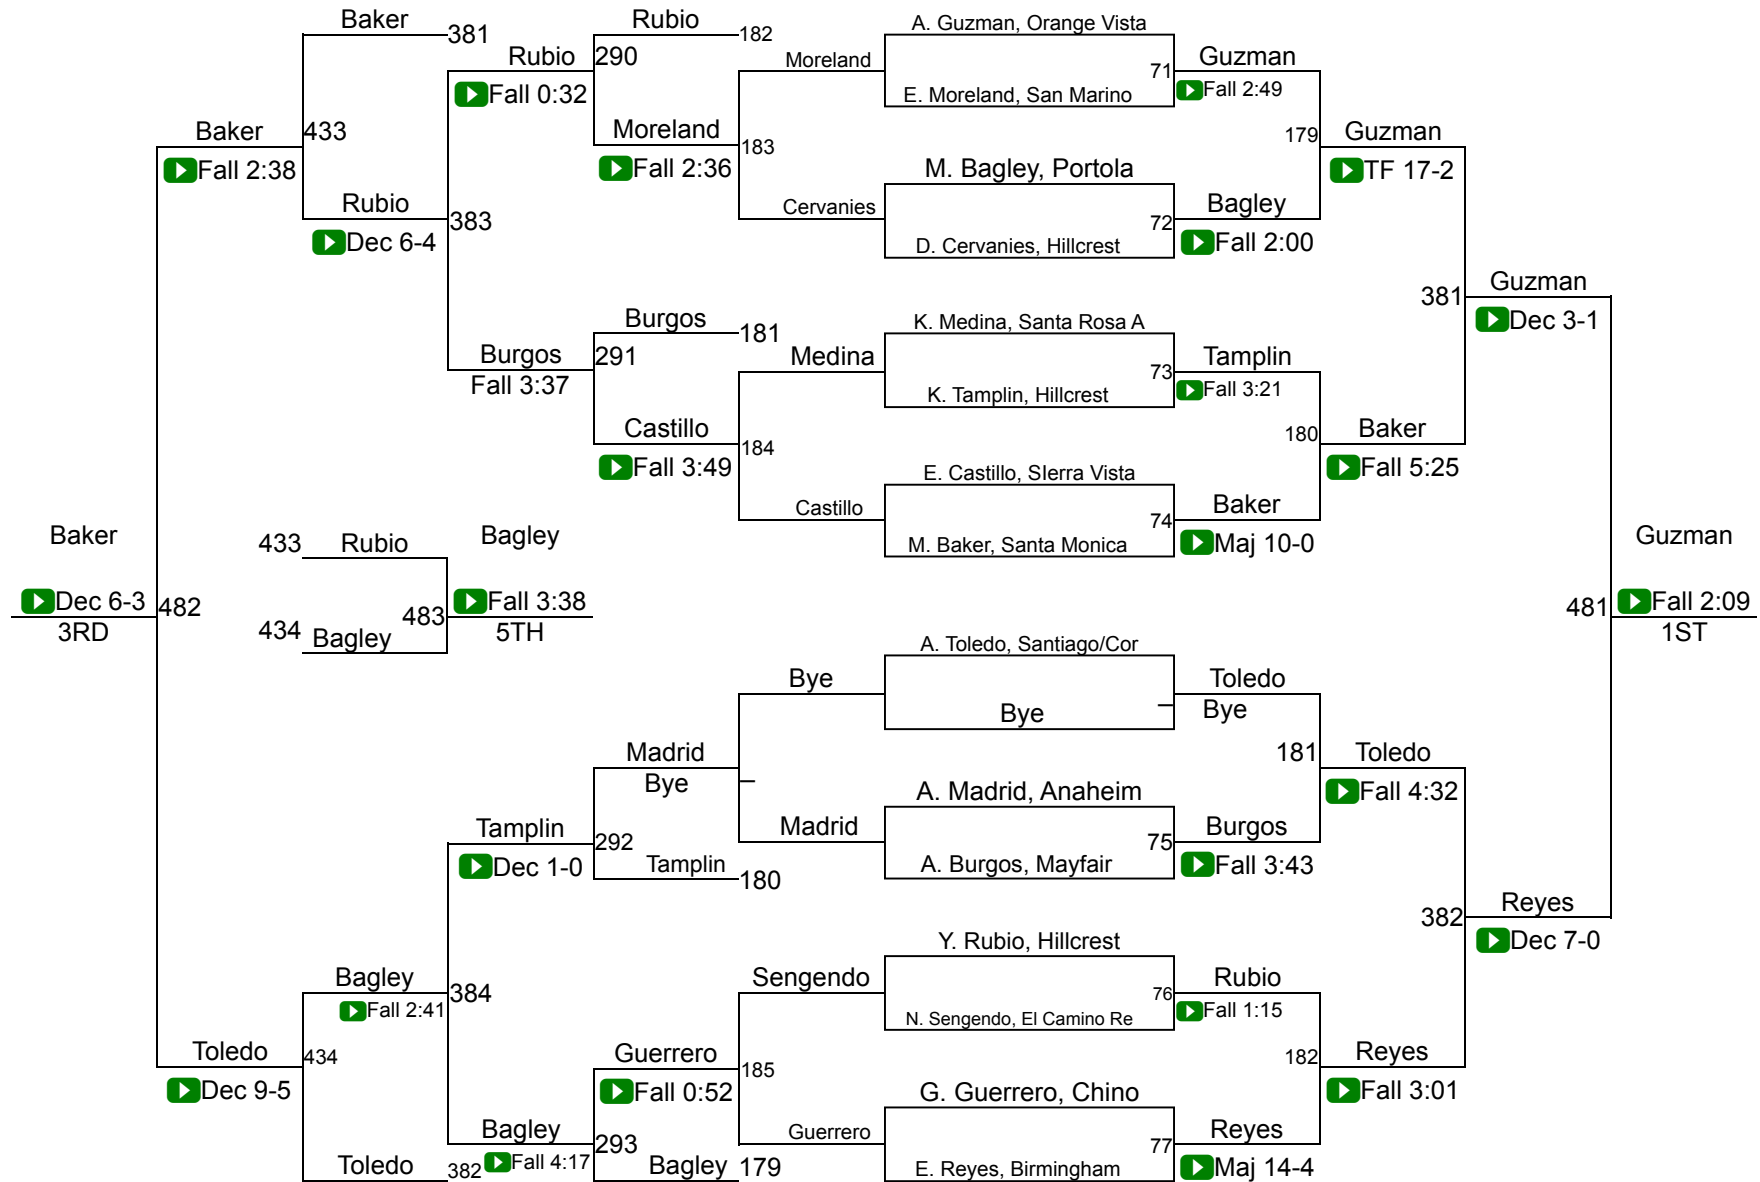

Lady Tournament of Champions

Girls Varsity 170