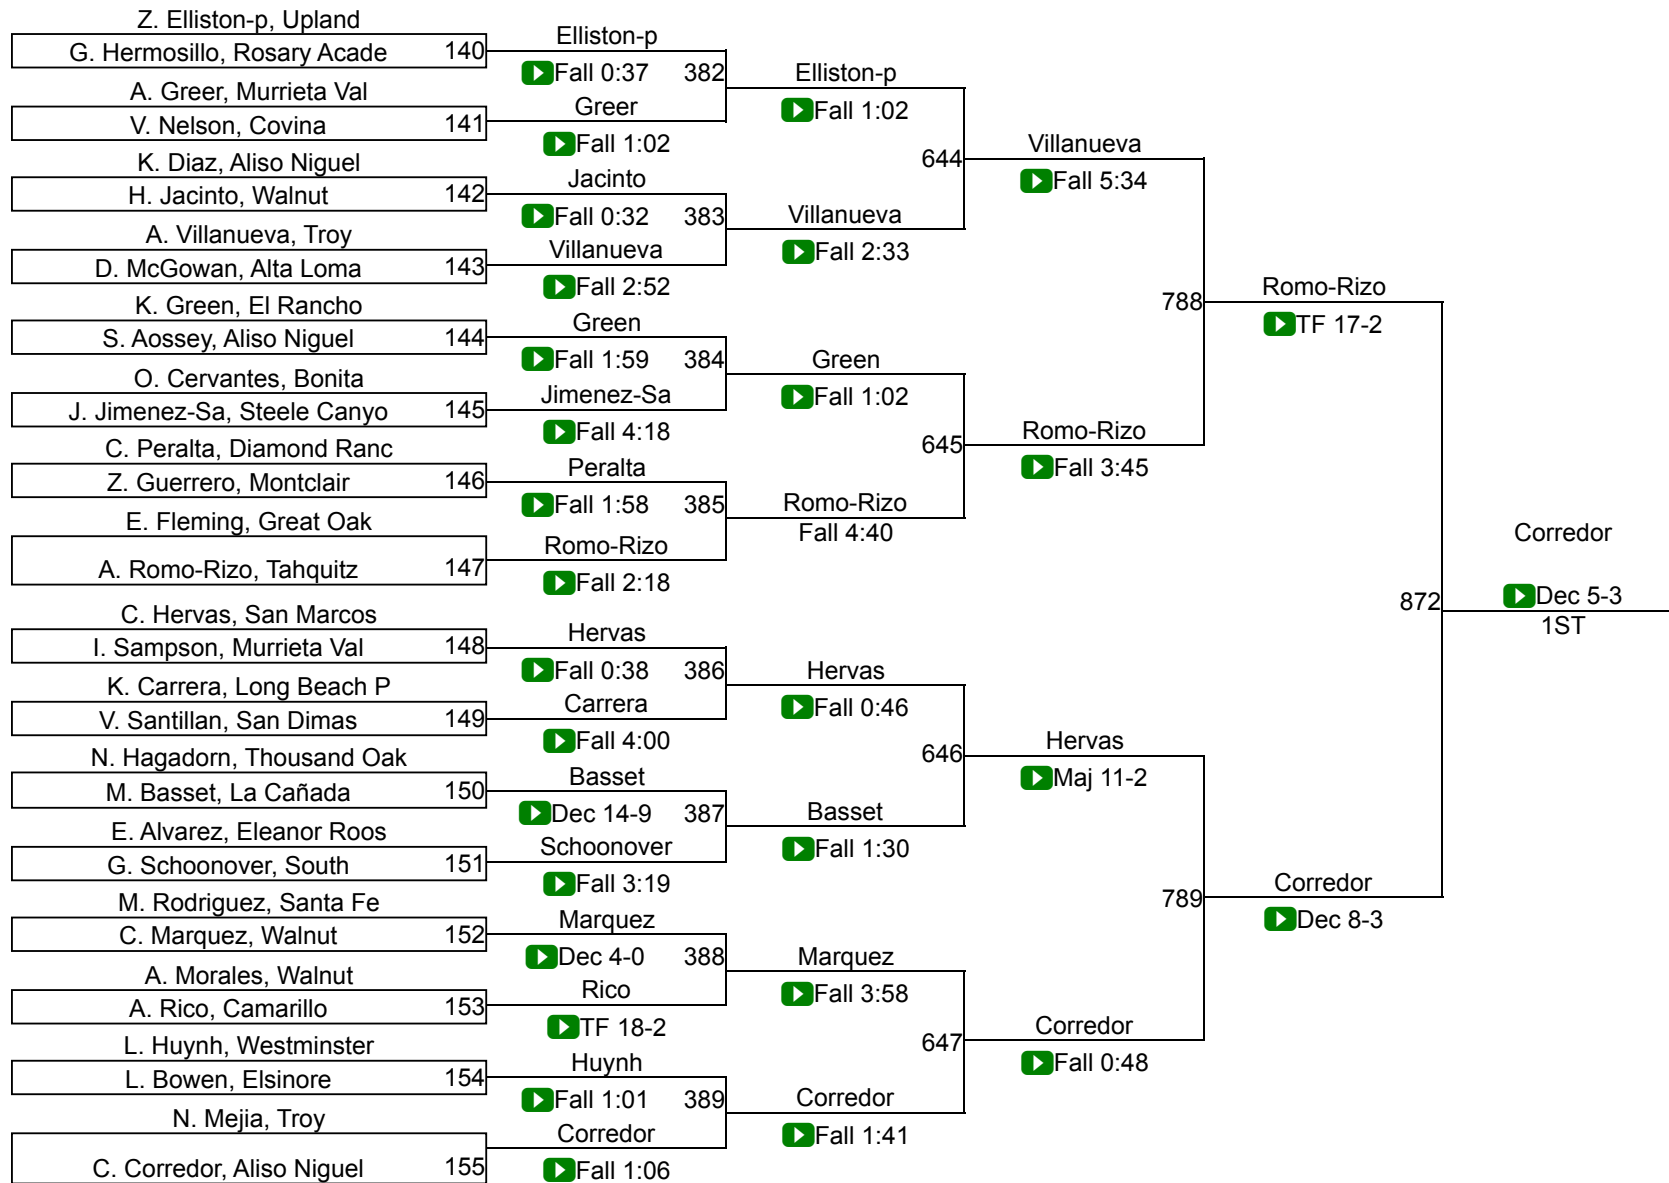

11th Ann GYSGT Richard D Madrid Memorial

Varsity Girls 120

Varsity Girls 120

11th Ann GYSGT Richard D Madrid Memorial

Varsity Girls 125

Varsity Girls 125

11th Ann GYSGT Richard D Madrid Memorial

Varsity Girls 130