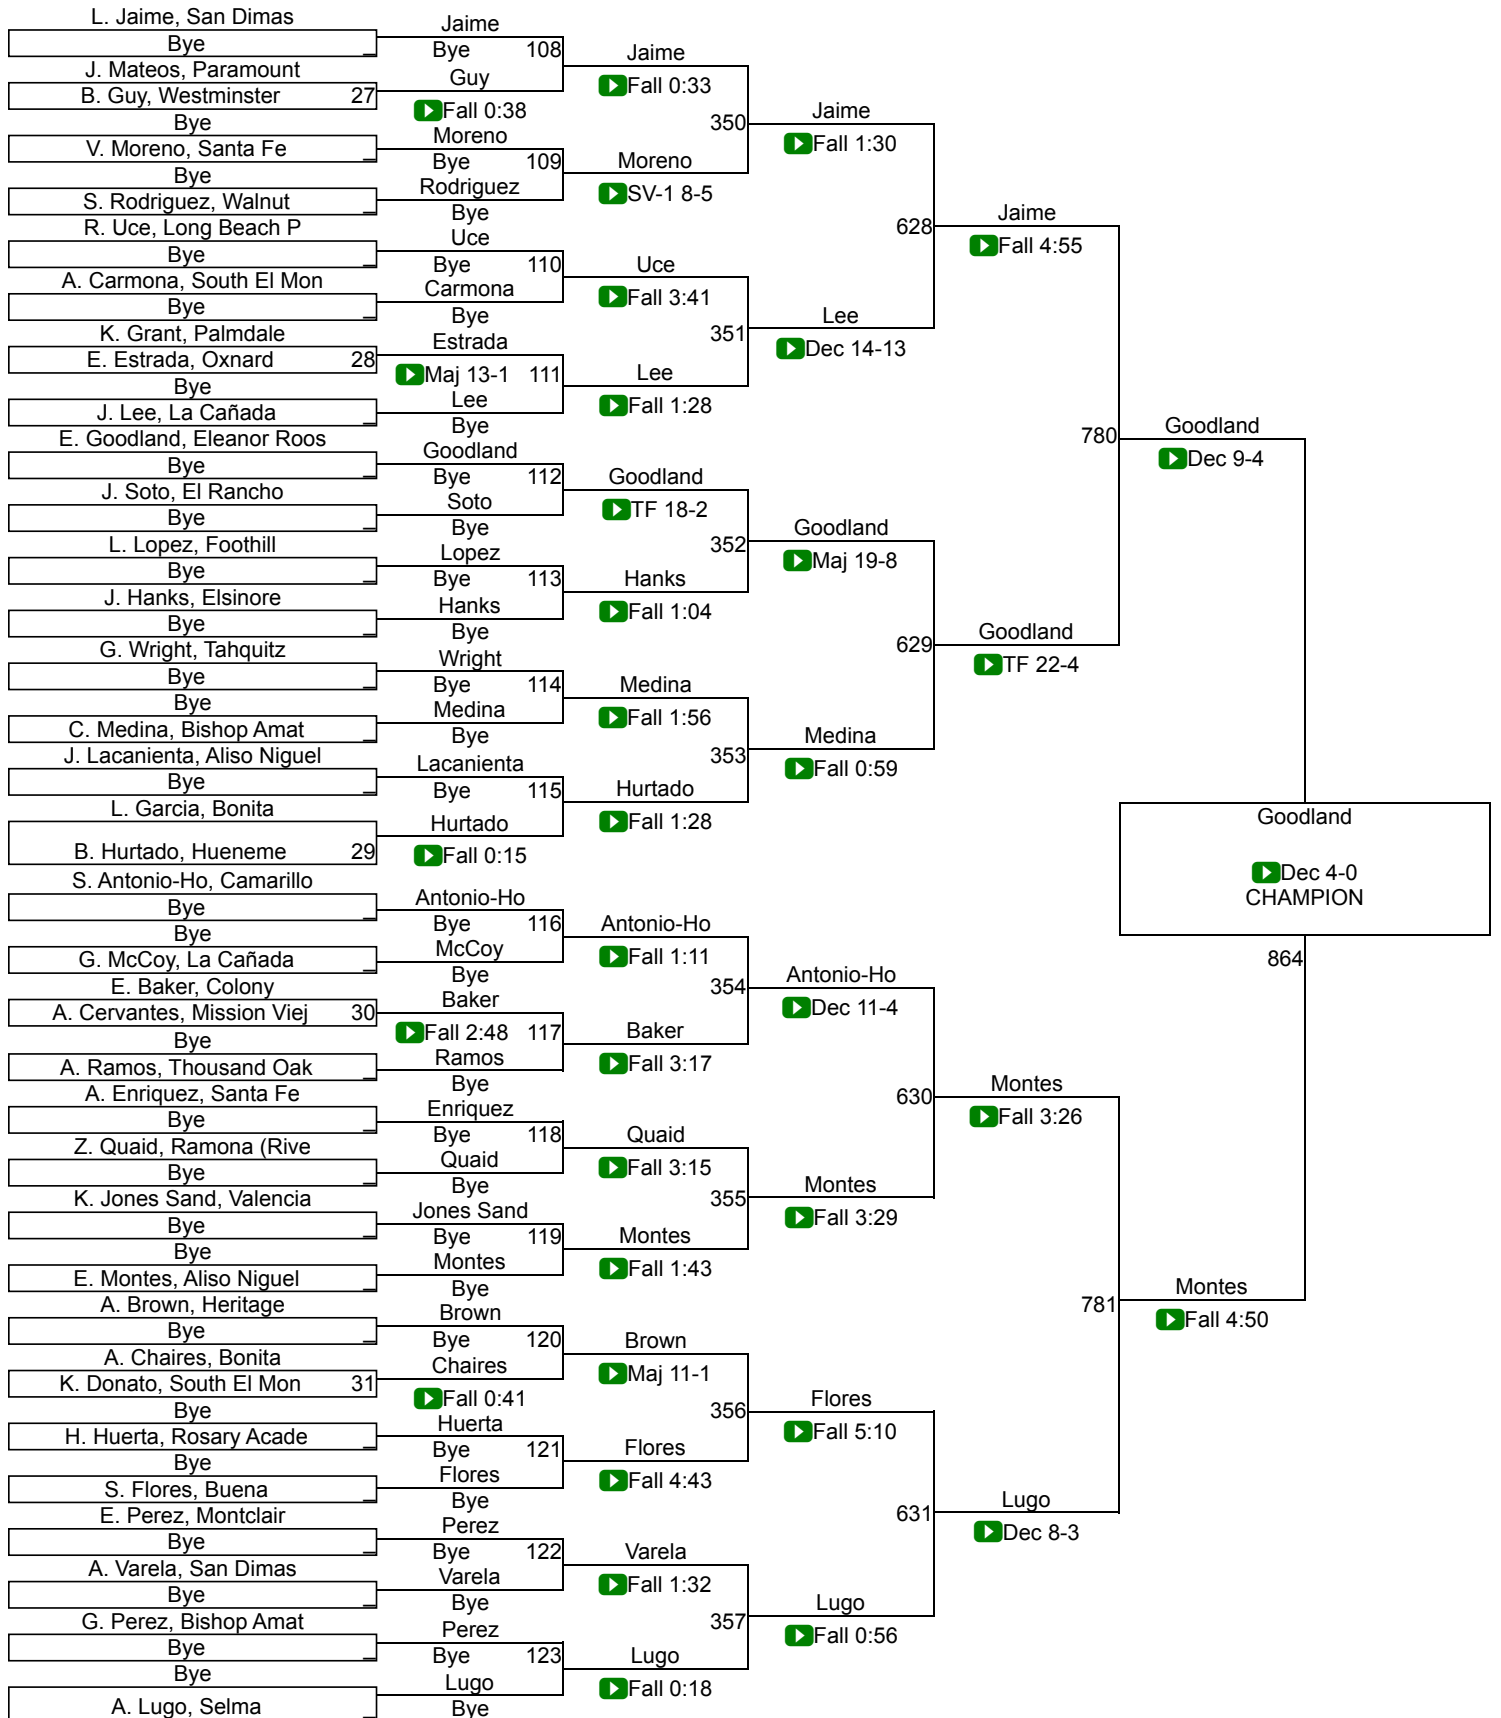

11th Ann GYSGT Richard D Madrid Memorial

Varsity Girls 120