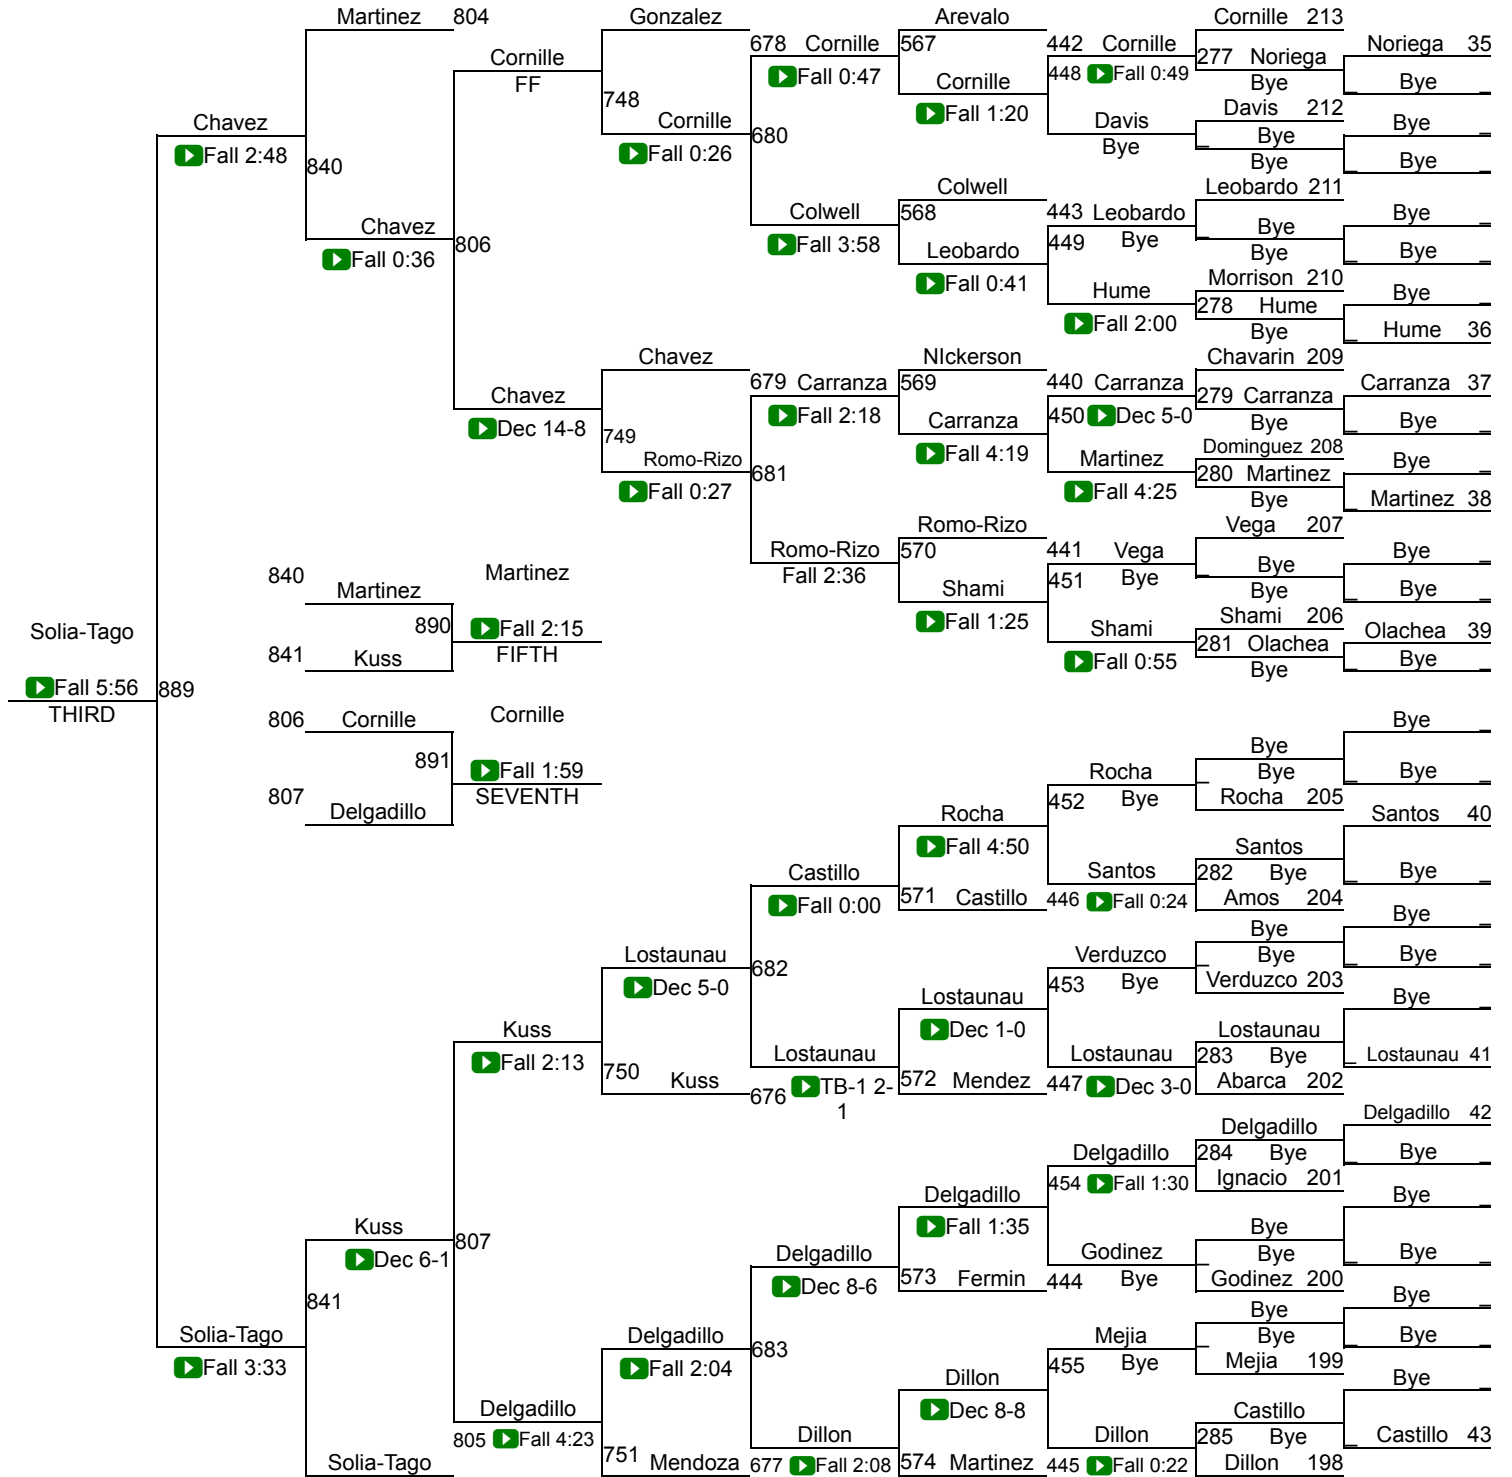

Varsity Girls 130

11th Ann GYSGT Richard D Madrid Memorial

Varsity Girls 135

Varsity Girls 135

11th Ann GYSGT Richard D Madrid Memorial

Varsity Girls 140

11th Ann GYSGT Richard D Madrid Memorial

Varsity Girls 145

Varsity Girls 145

11th Ann GYSGT Richard D Madrid Memorial

Varsity Girls 155

Varsity Girls 155

11th Ann GYSGT Richard D Madrid Memorial

Varsity Girls 170

Varsity Girls 170

11th Ann GYSGT Richard D Madrid Memorial

Varsity Girls 190

Varsity Girls 190

11th Ann GYSGT Richard D Madrid Memorial

Varsity Girls 235

Varsity Girls 235