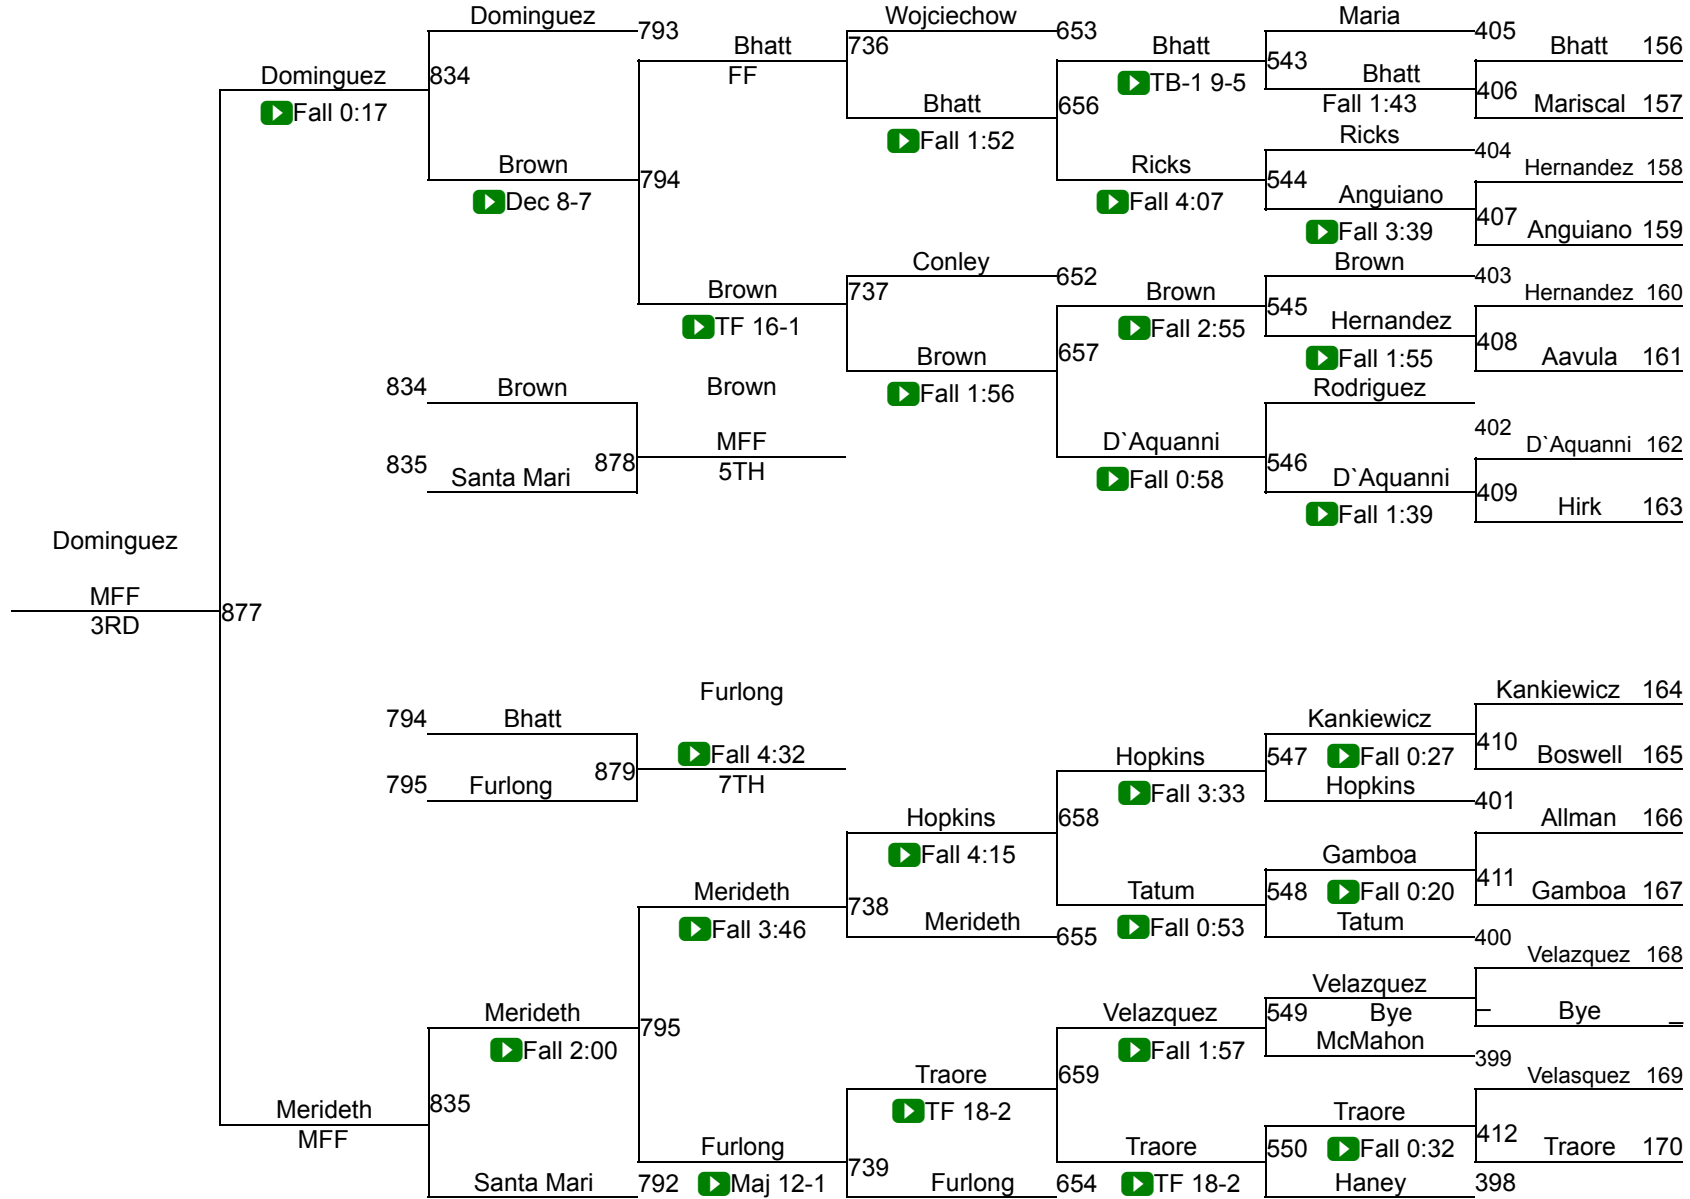

11th Ann GYSGT Richard D Madrid Memorial

Varsity Girls 120

Varsity Girls 120

11th Ann GYSGT Richard D Madrid Memorial

Varsity Girls 125

Varsity Girls 125

11th Ann GYSGT Richard D Madrid Memorial

Varsity Girls 130

Varsity Girls 130

11th Ann GYSGT Richard D Madrid Memorial

Varsity Girls 135

Varsity Girls 135

11th Ann GYSGT Richard D Madrid Memorial

Varsity Girls 140

11th Ann GYSGT Richard D Madrid Memorial

Varsity Girls 145

Varsity Girls 145

11th Ann GYSGT Richard D Madrid Memorial

Varsity Girls 155

Varsity Girls 155

11th Ann GYSGT Richard D Madrid Memorial

Varsity Girls 170

Varsity Girls 170

11th Ann GYSGT Richard D Madrid Memorial