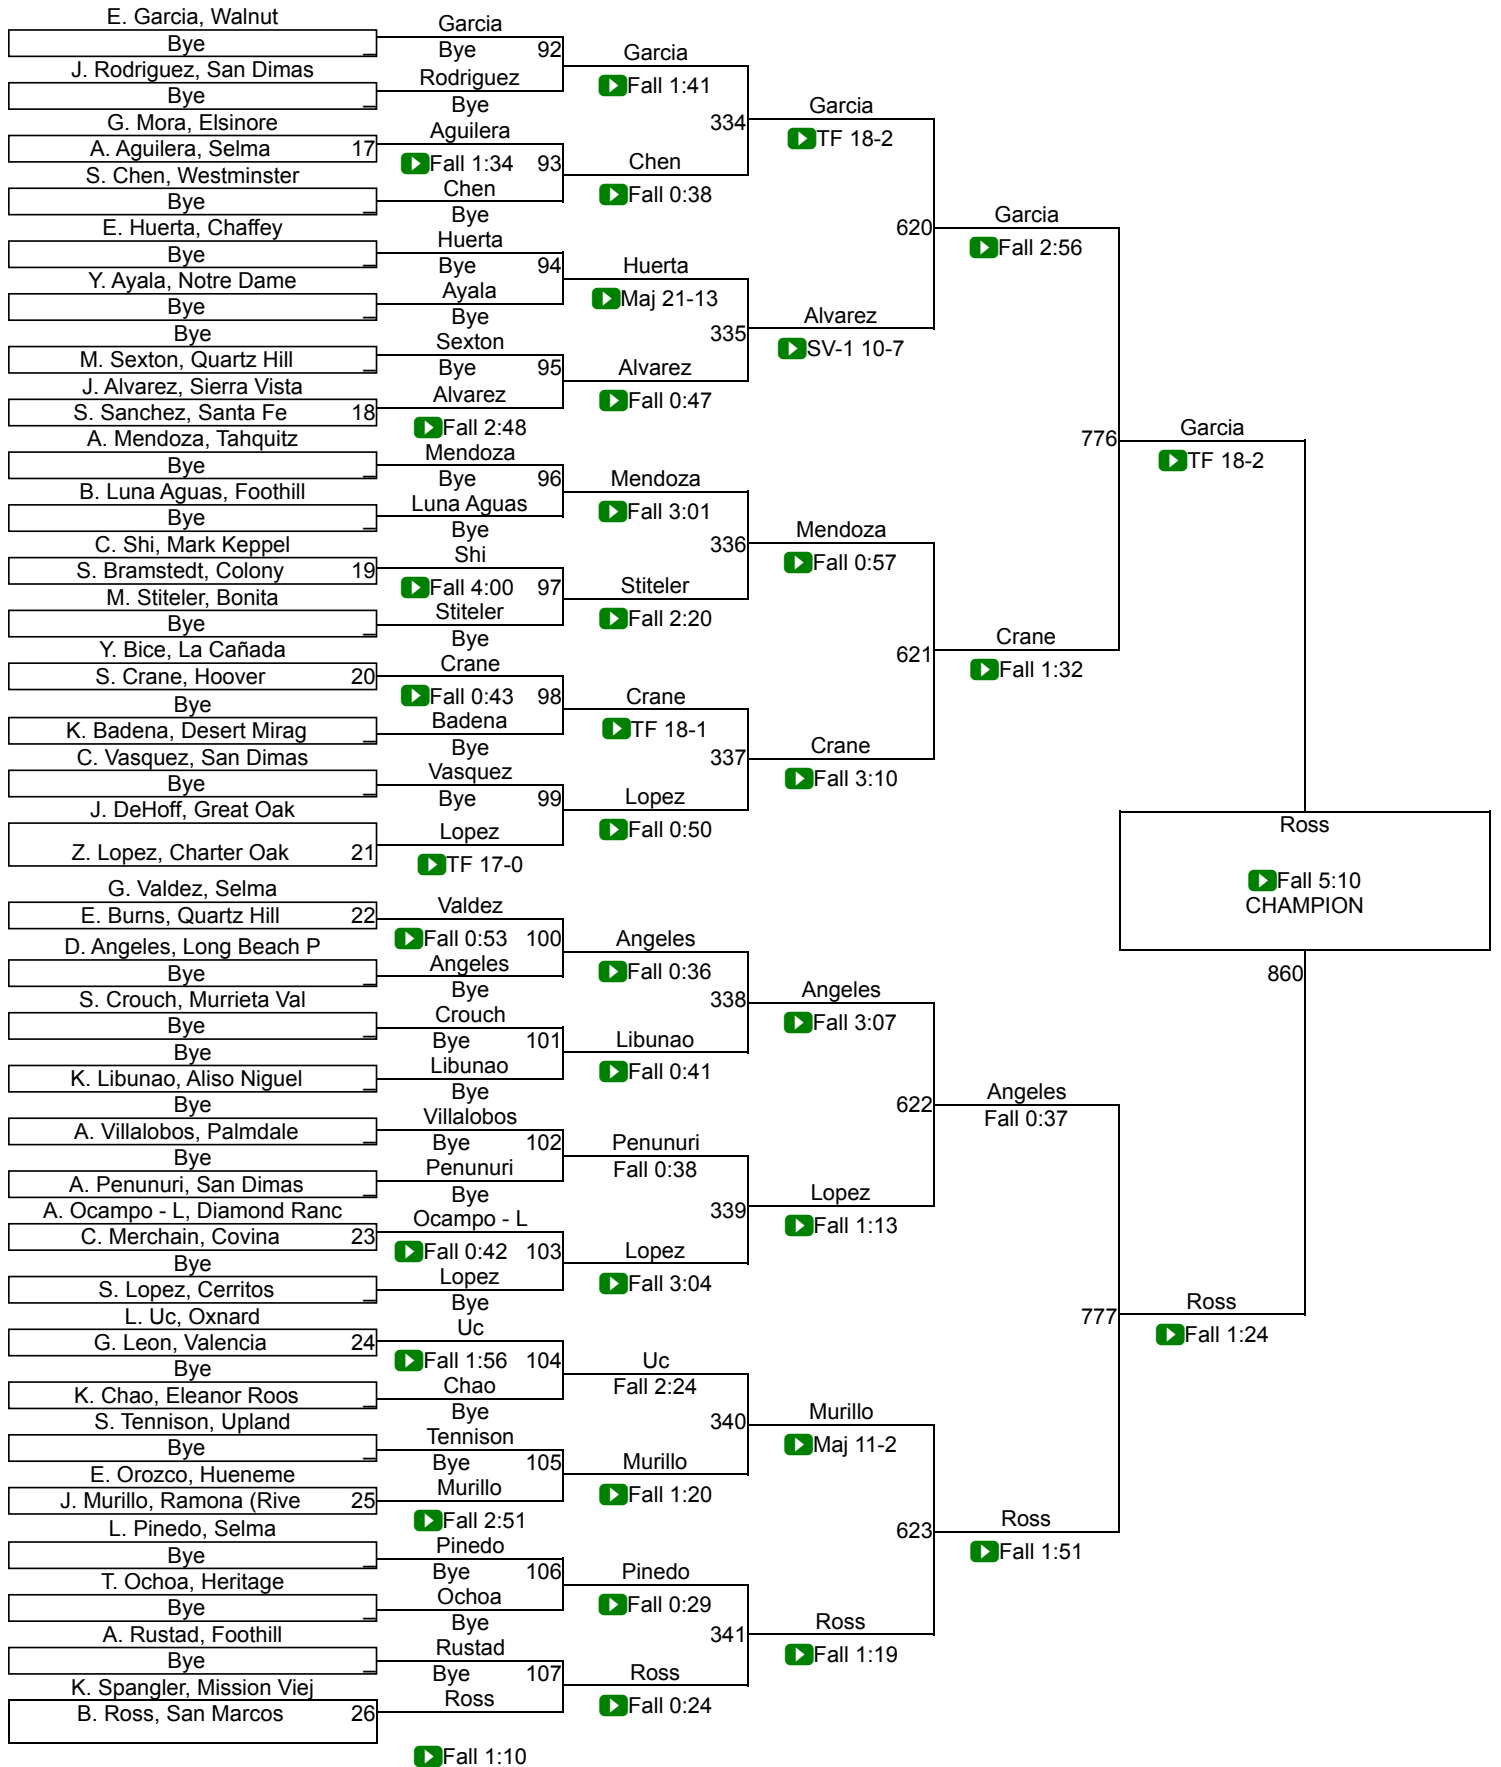

11th Ann GYSGT Richard D Madrid Memorial

Varsity Girls 105

11th Ann GYSGT Richard D Madrid Memorial

Varsity Girls 110

Varsity Girls 110

11th Ann GYSGT Richard D Madrid Memorial

Varsity Girls 115

Varsity Girls 115