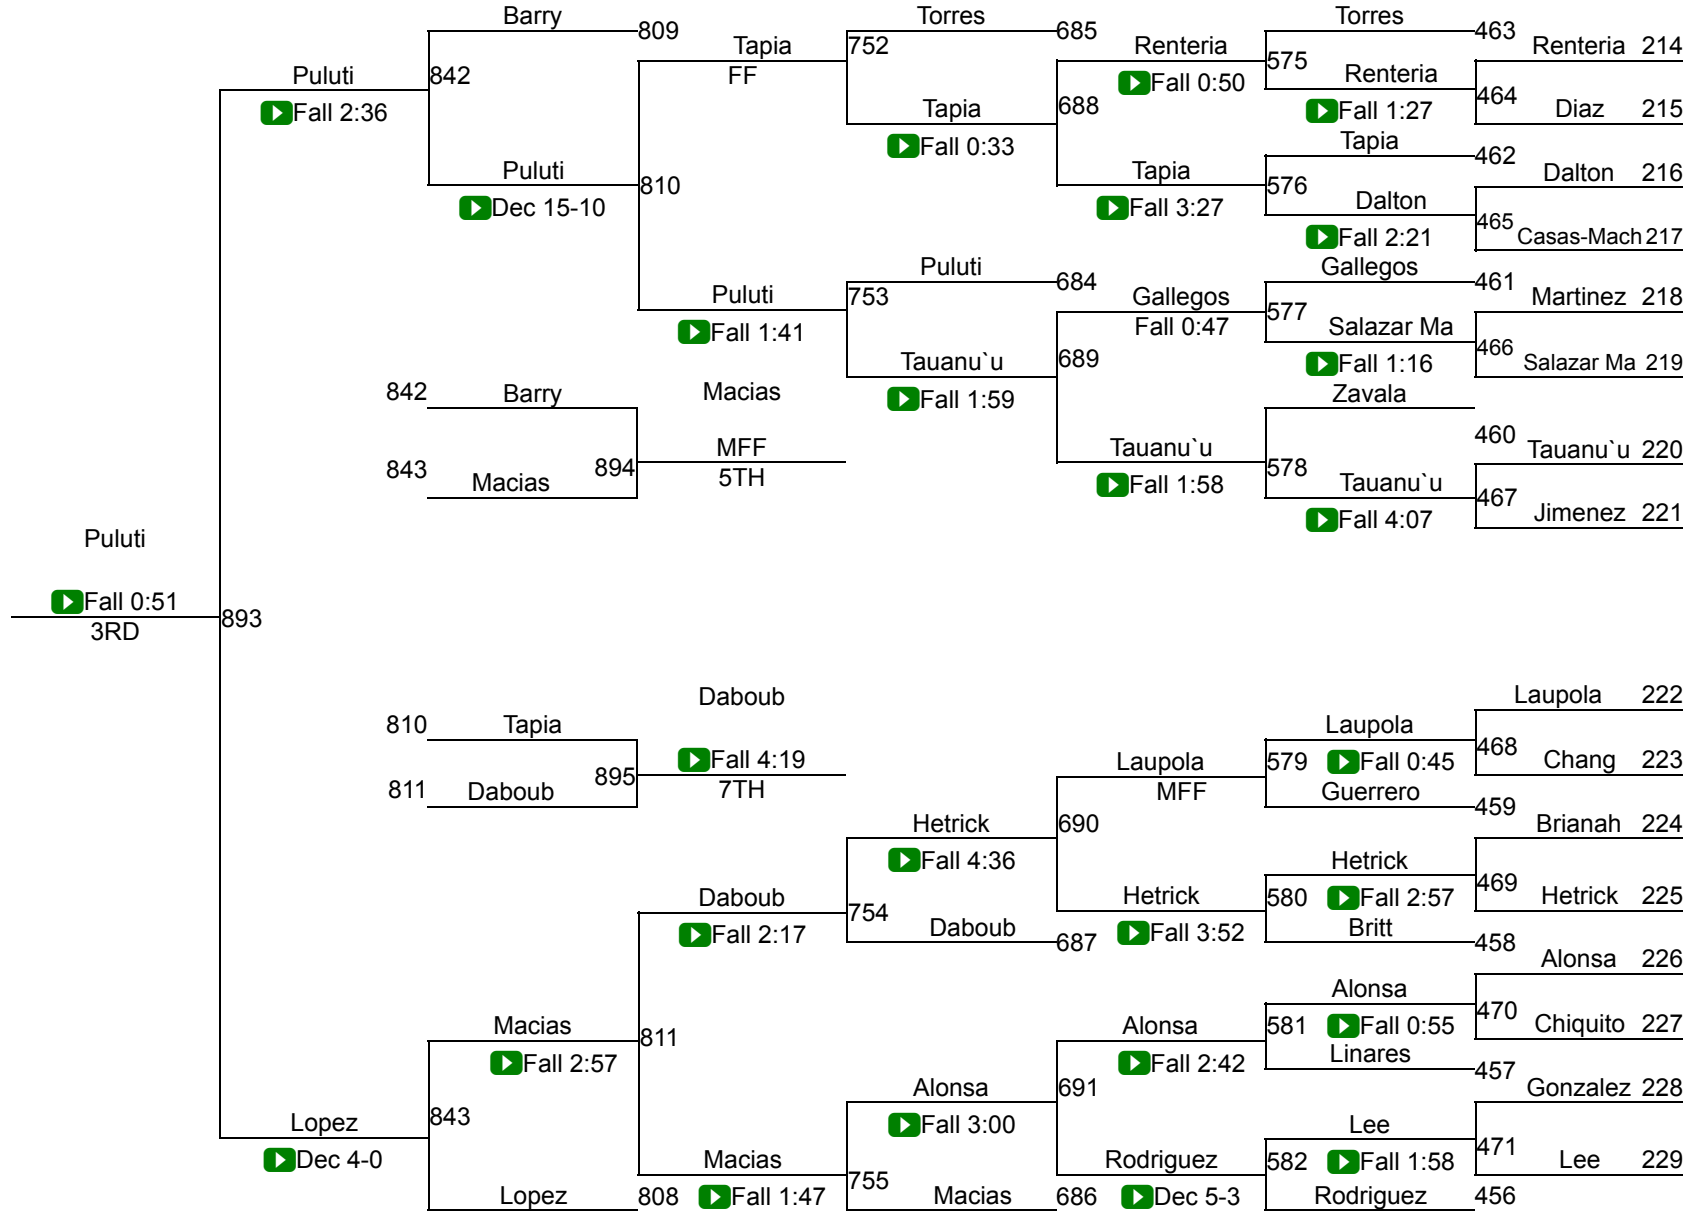

Varsity Girls 130

11th Ann GYSGT Richard D Madrid Memorial

Varsity Girls 135

Varsity Girls 135

11th Ann GYSGT Richard D Madrid Memorial

Varsity Girls 140

11th Ann GYSGT Richard D Madrid Memorial

Varsity Girls 145

Varsity Girls 145

11th Ann GYSGT Richard D Madrid Memorial

Varsity Girls 155

Varsity Girls 155

11th Ann GYSGT Richard D Madrid Memorial

Varsity Girls 170

Varsity Girls 170

11th Ann GYSGT Richard D Madrid Memorial