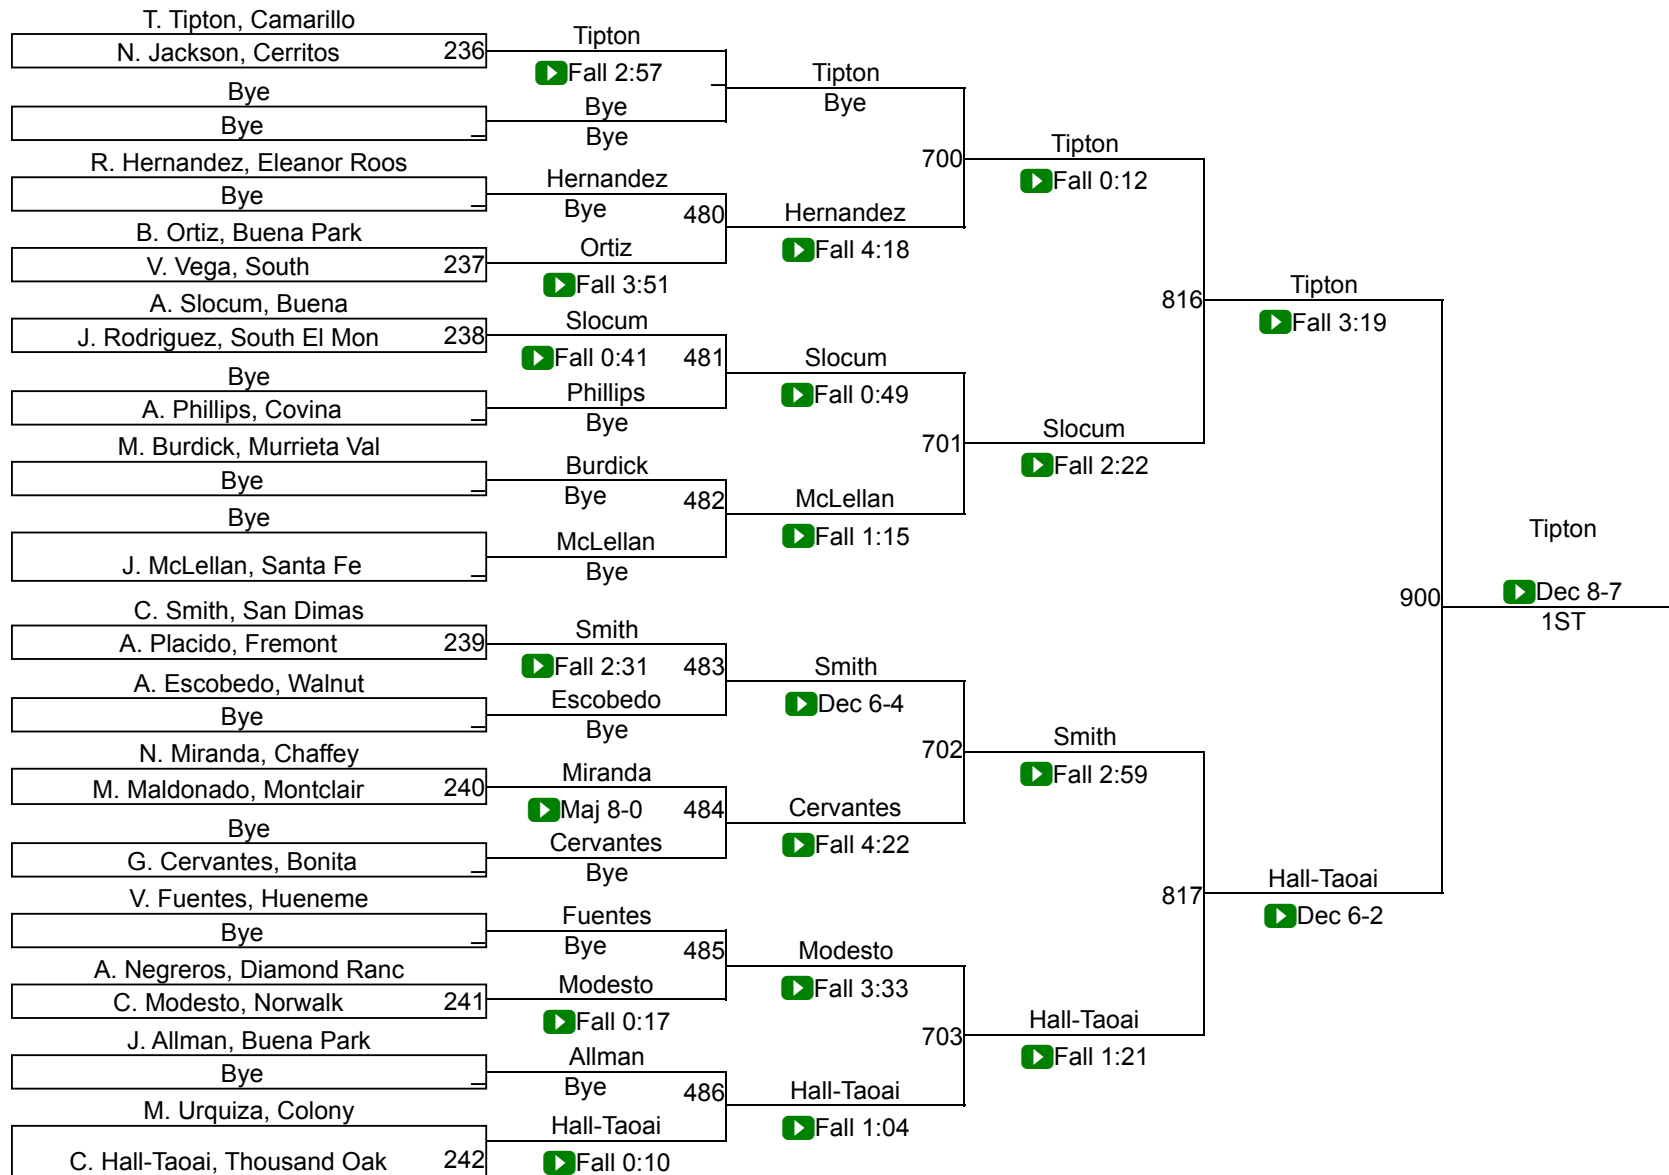

Varsity Girls 145

11th Ann GYSGT Richard D Madrid Memorial

Varsity Girls 155

Varsity Girls 155

11th Ann GYSGT Richard D Madrid Memorial

Varsity Girls 170

Varsity Girls 170

11th Ann GYSGT Richard D Madrid Memorial

Varsity Girls 190

Varsity Girls 190

11th Ann GYSGT Richard D Madrid Memorial

Varsity Girls 235

Varsity Girls 235