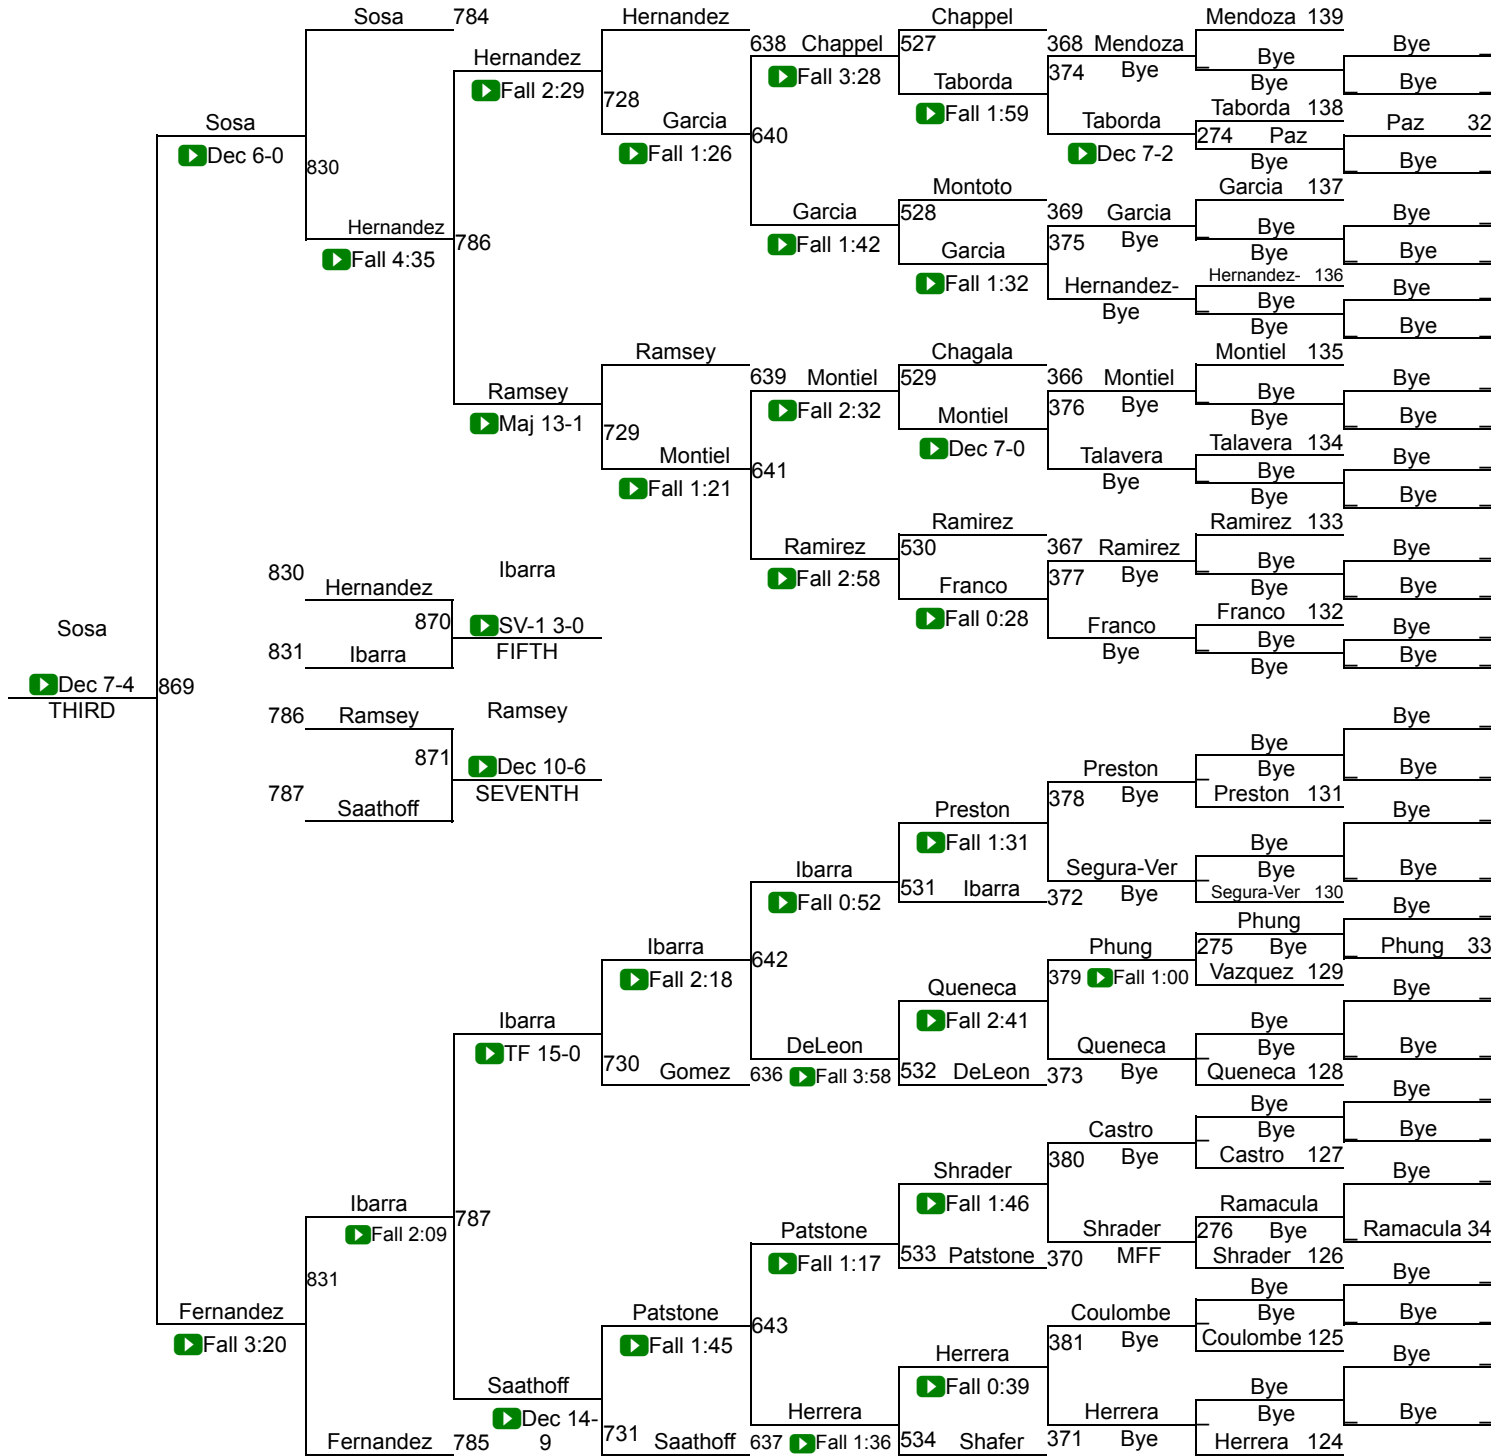

11th Ann GYSGT Richard D Madrid Memorial

Varsity Girls 105

11th Ann GYSGT Richard D Madrid Memorial

Varsity Girls 110

Varsity Girls 110

11th Ann GYSGT Richard D Madrid Memorial

Varsity Girls 115

Varsity Girls 115

11th Ann GYSGT Richard D Madrid Memorial

Varsity Girls 120

Varsity Girls 120

11th Ann GYSGT Richard D Madrid Memorial

Varsity Girls 125

Varsity Girls 125

11th Ann GYSGT Richard D Madrid Memorial

Varsity Girls 130

Varsity Girls 130

11th Ann GYSGT Richard D Madrid Memorial

Varsity Girls 135

Varsity Girls 135

11th Ann GYSGT Richard D Madrid Memorial

Varsity Girls 140

11th Ann GYSGT Richard D Madrid Memorial

Varsity Girls 145