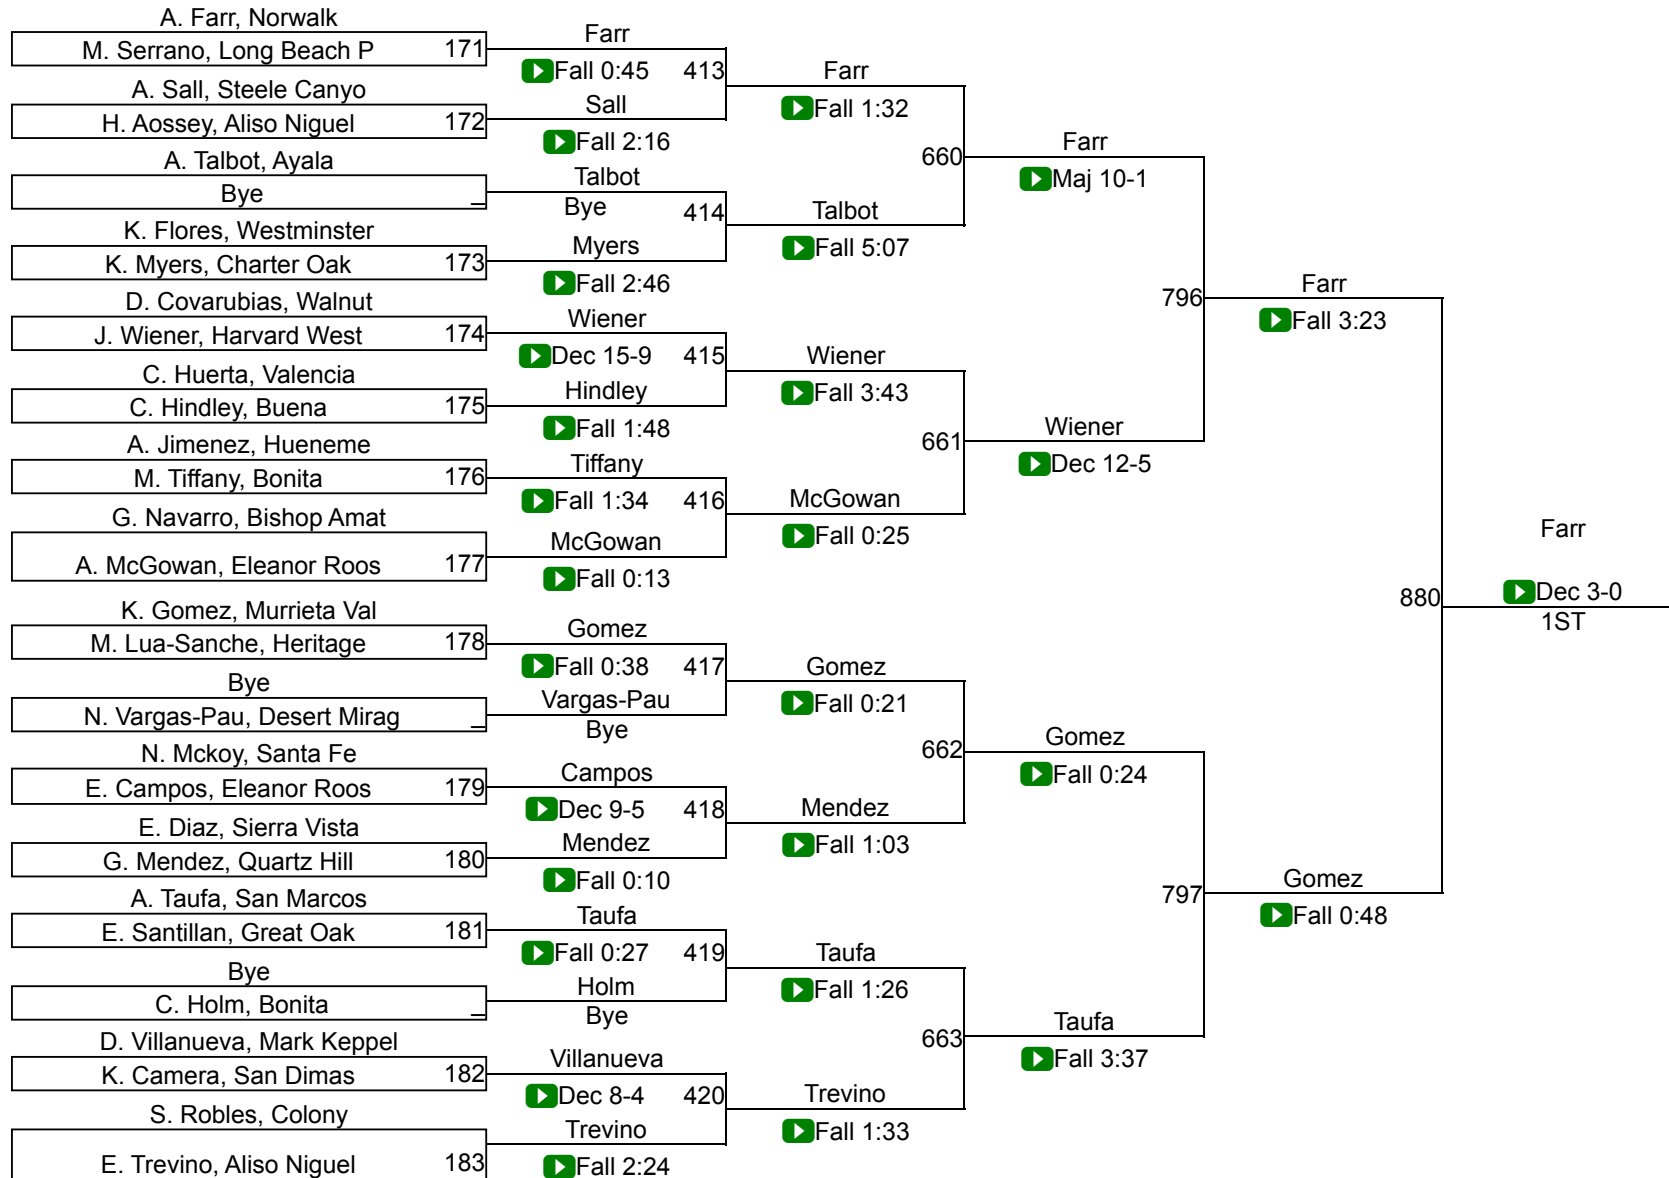

Varsity Girls 130

11th Ann GYSGT Richard D Madrid Memorial

Varsity Girls 135

Varsity Girls 135

11th Ann GYSGT Richard D Madrid Memorial

Varsity Girls 140

11th Ann GYSGT Richard D Madrid Memorial

Varsity Girls 145

Varsity Girls 145

11th Ann GYSGT Richard D Madrid Memorial

Varsity Girls 155

Varsity Girls 155

11th Ann GYSGT Richard D Madrid Memorial

Varsity Girls 170

Varsity Girls 170

11th Ann GYSGT Richard D Madrid Memorial