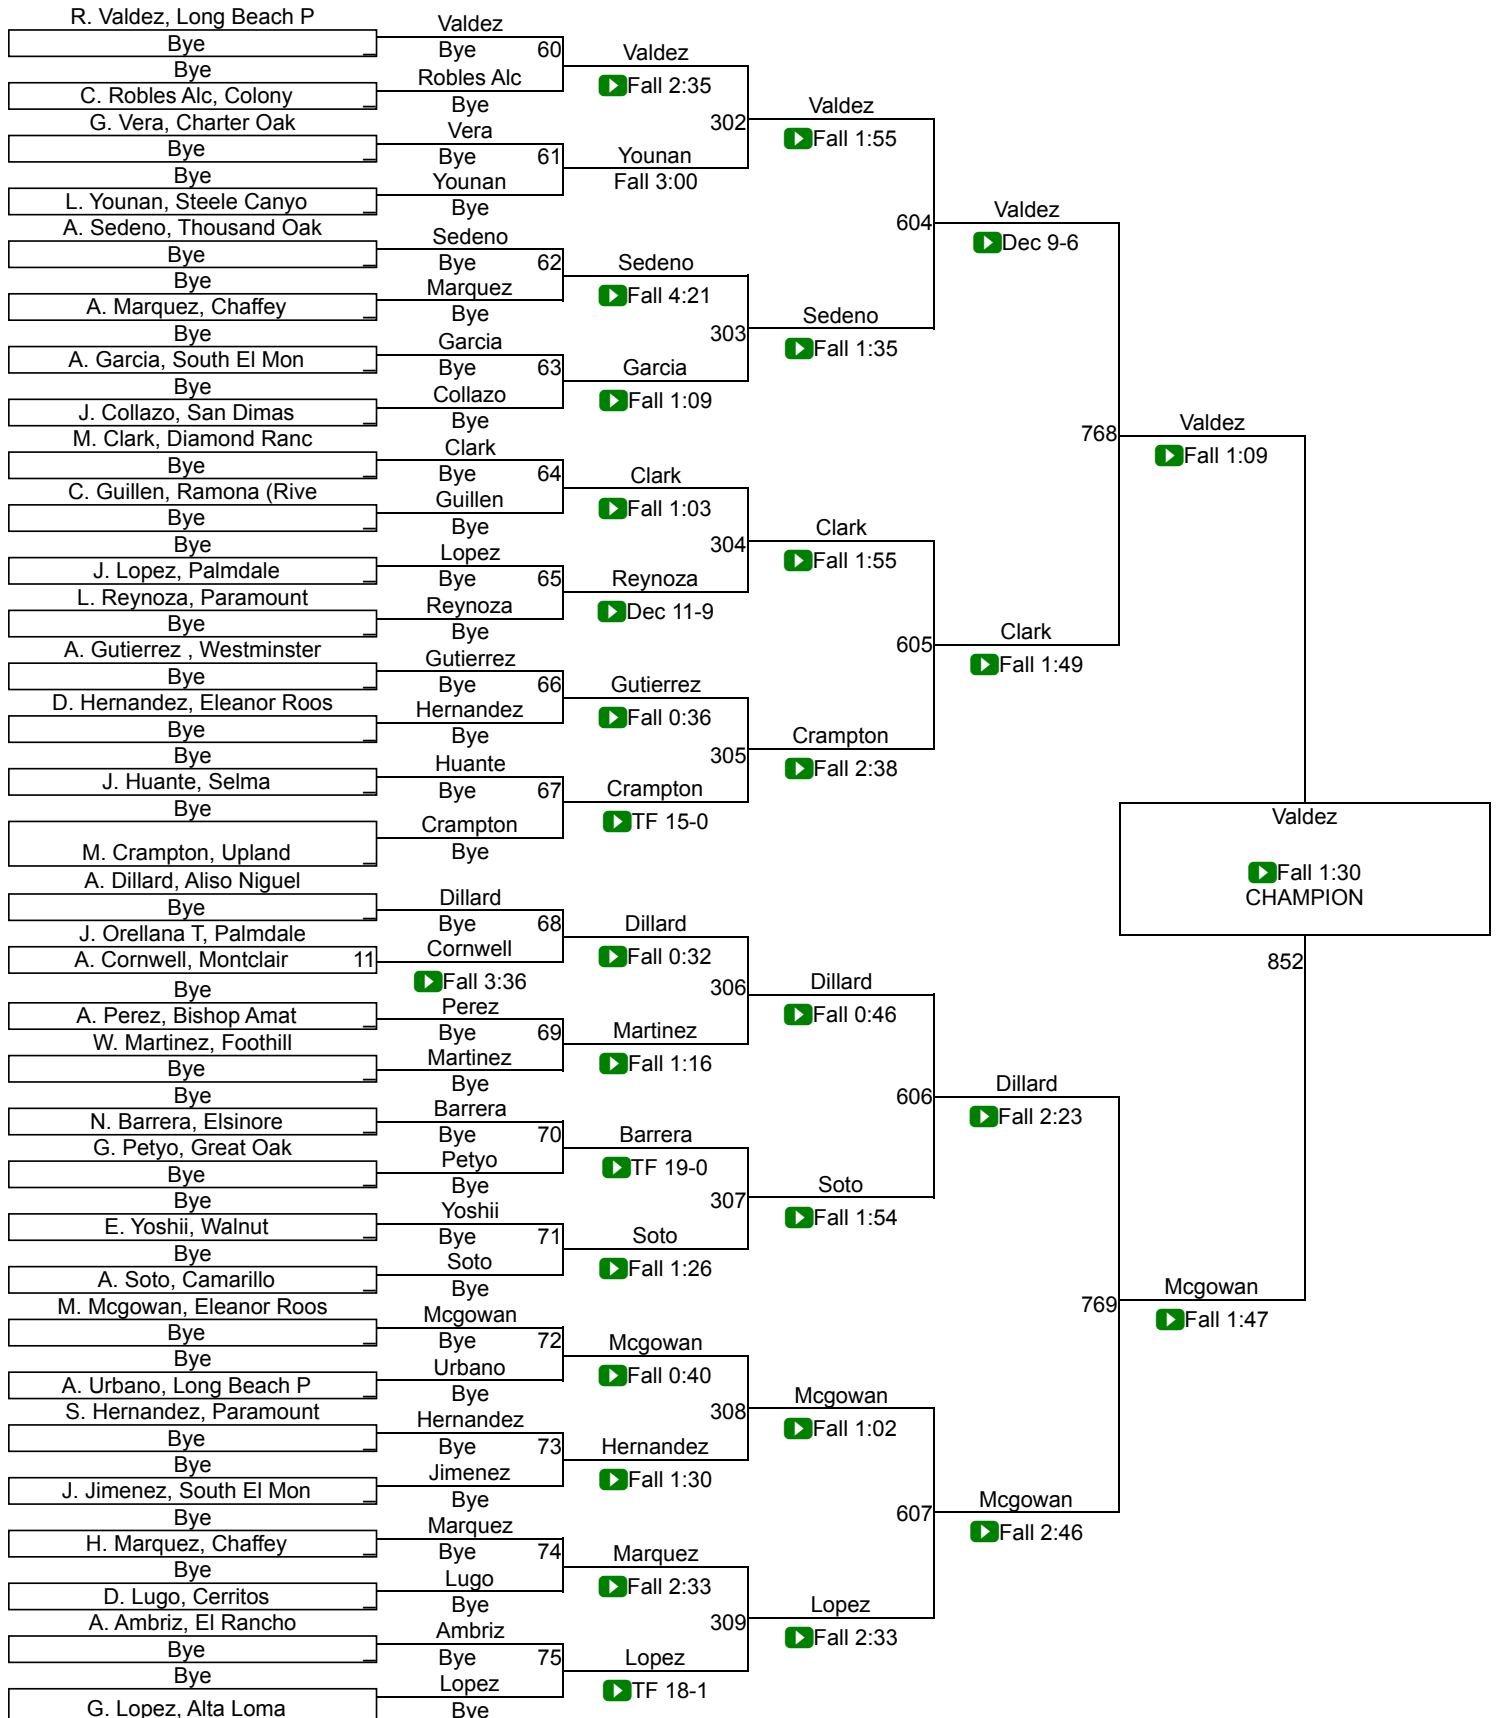

11th Ann GYSGT Richard D Madrid Memorial

Varsity Girls 105