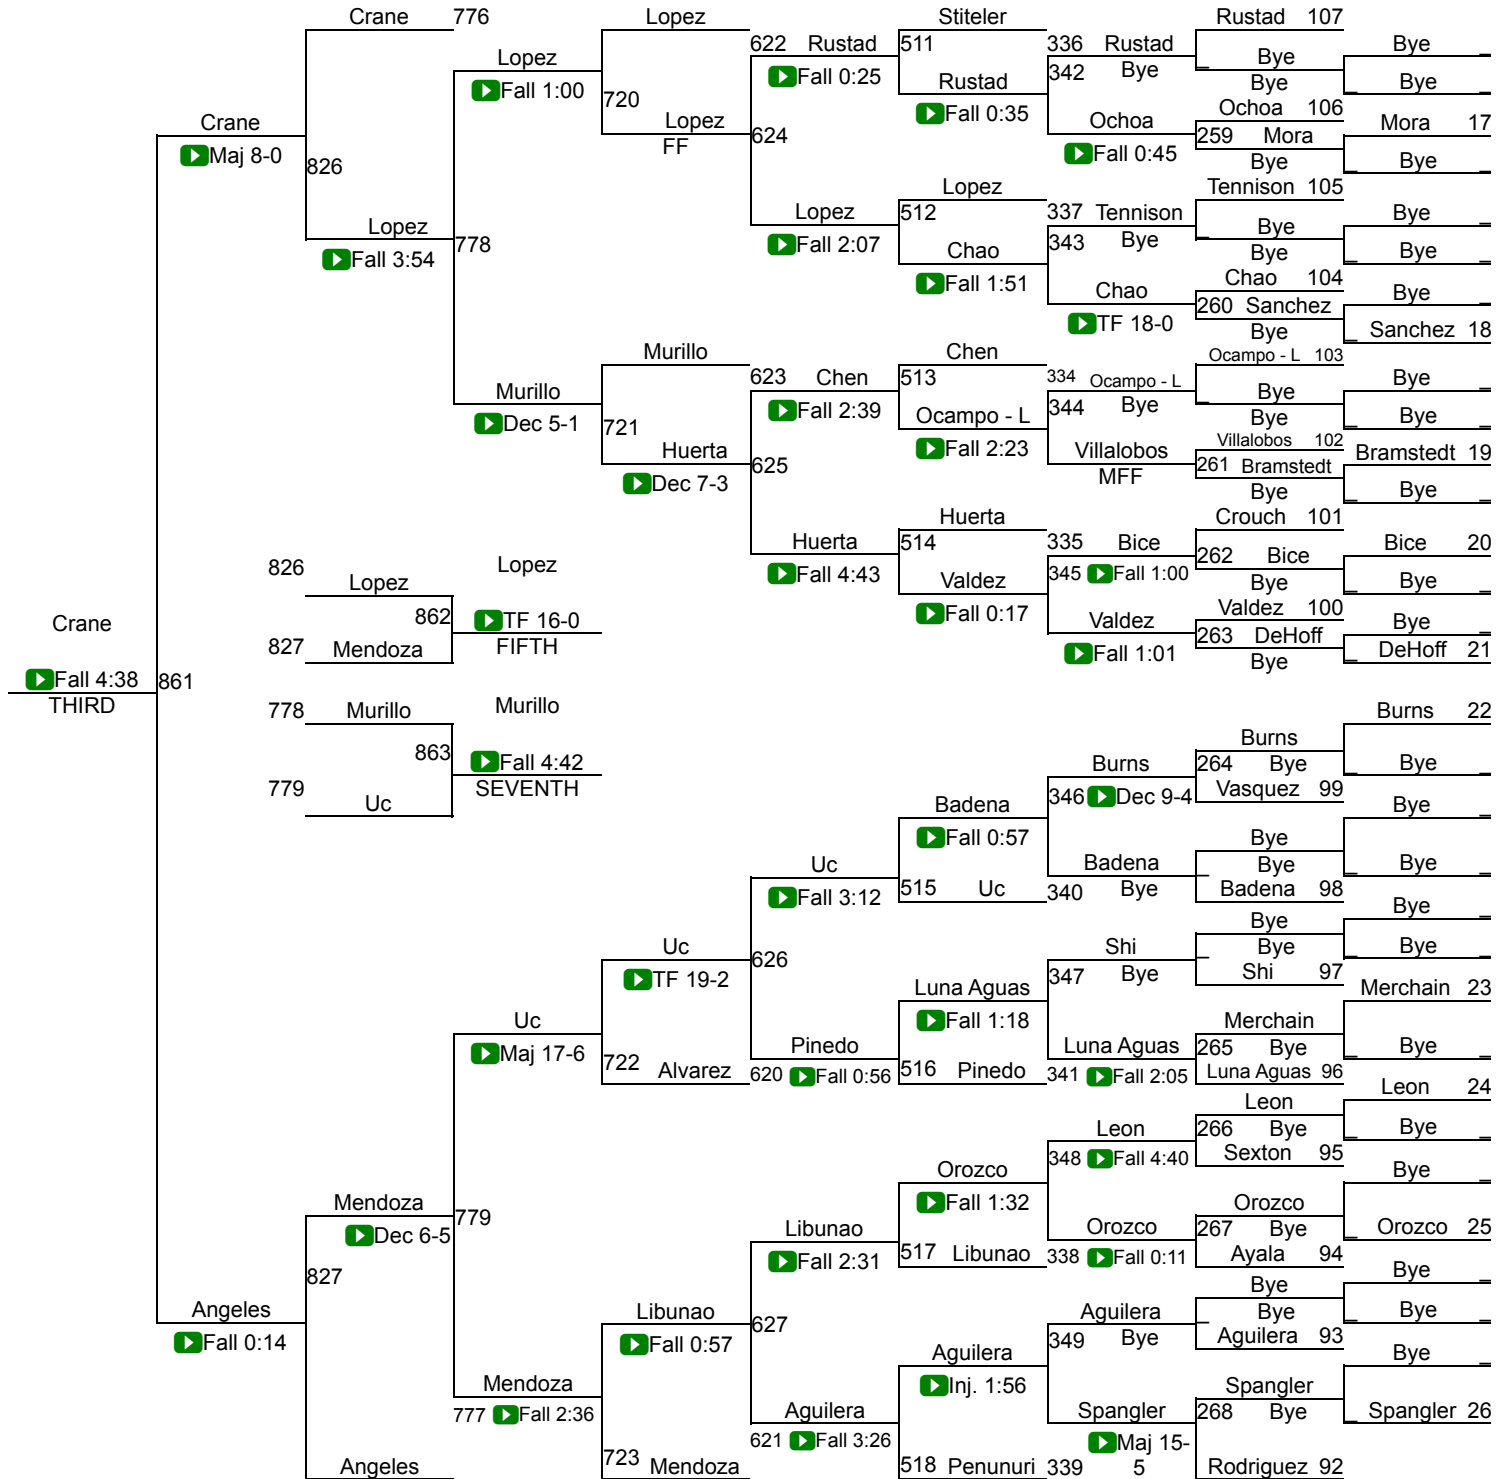

11th Ann GYSGT Richard D Madrid Memorial

Varsity Girls 105

11th Ann GYSGT Richard D Madrid Memorial

Varsity Girls 110

Varsity Girls 110

11th Ann GYSGT Richard D Madrid Memorial

Varsity Girls 115

Varsity Girls 115

11th Ann GYSGT Richard D Madrid Memorial

Varsity Girls 120

Varsity Girls 120

11th Ann GYSGT Richard D Madrid Memorial

Varsity Girls 125

Varsity Girls 125

11th Ann GYSGT Richard D Madrid Memorial

Varsity Girls 130