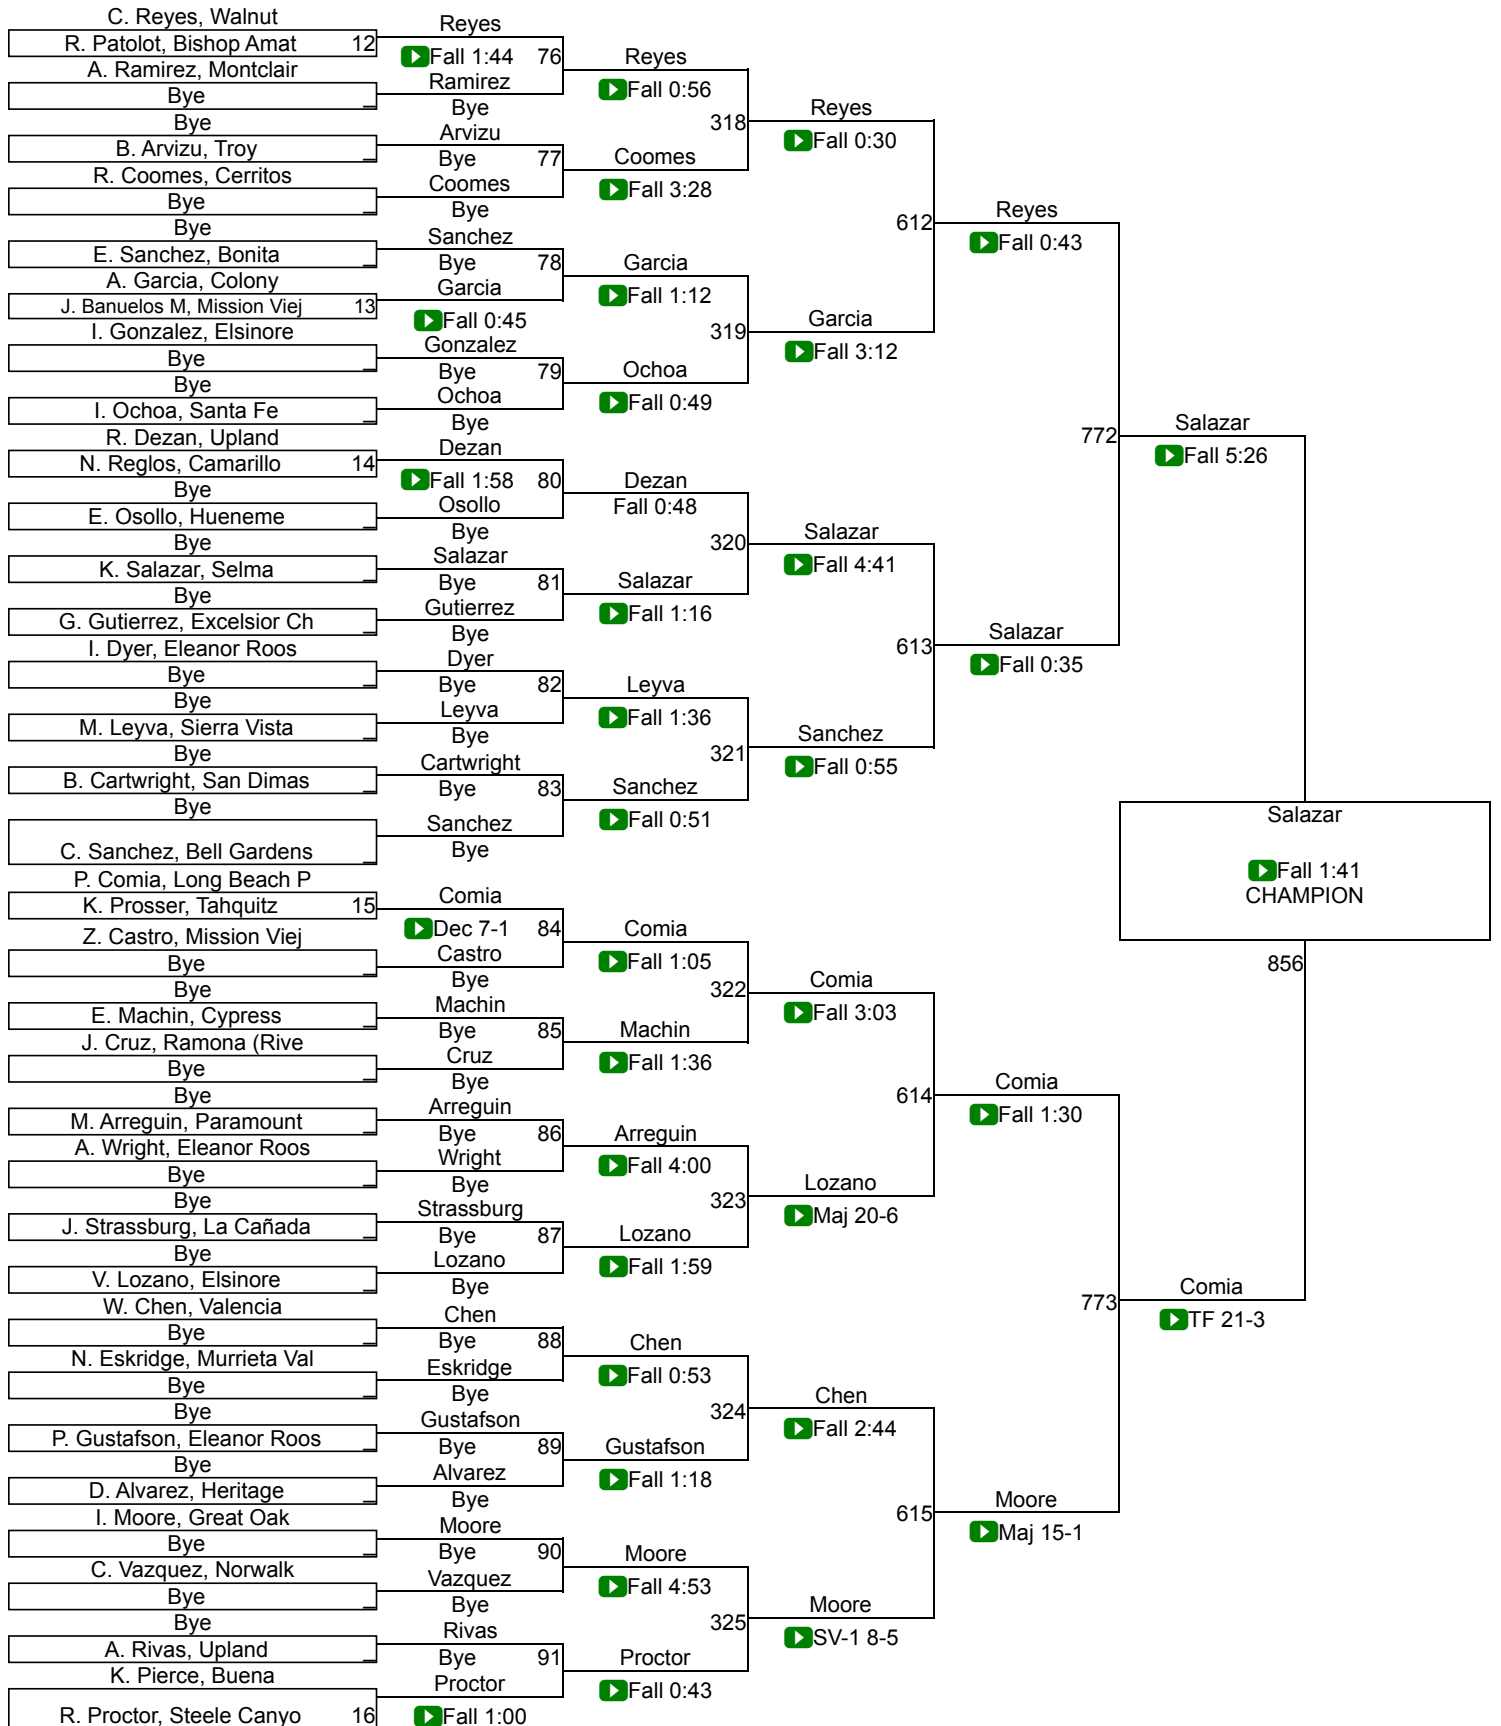

11th Ann GYSGT Richard D Madrid Memorial

Varsity Girls 110