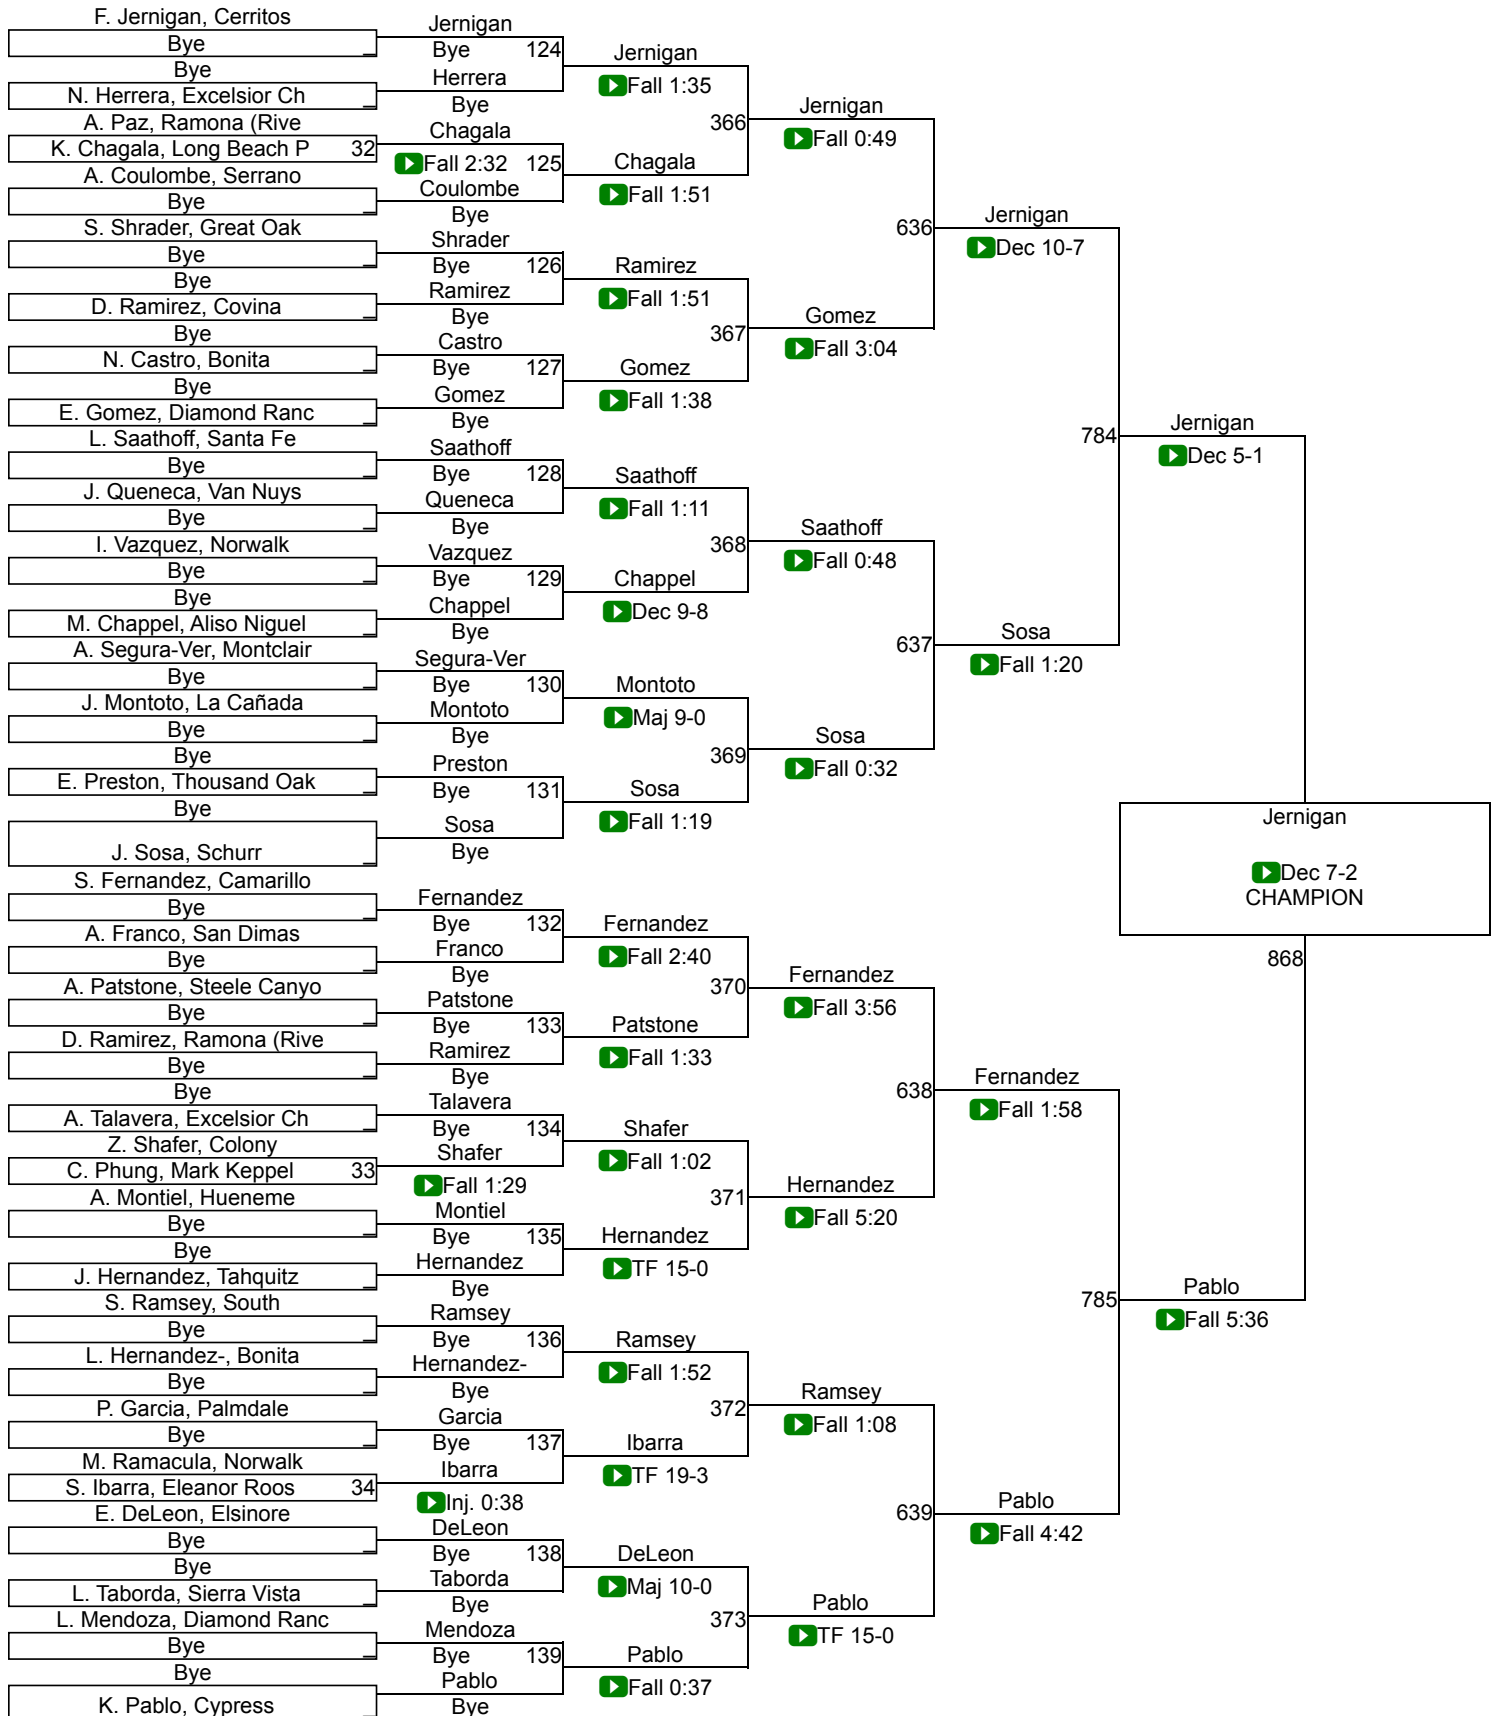

11th Ann GYSGT Richard D Madrid Memorial

Varsity Girls 120

Varsity Girls 120

11th Ann GYSGT Richard D Madrid Memorial

Varsity Girls 125

Varsity Girls 125

11th Ann GYSGT Richard D Madrid Memorial

Varsity Girls 130

Varsity Girls 130

11th Ann GYSGT Richard D Madrid Memorial

Varsity Girls 135

Varsity Girls 135

11th Ann GYSGT Richard D Madrid Memorial

Varsity Girls 140

11th Ann GYSGT Richard D Madrid Memorial

Varsity Girls 145