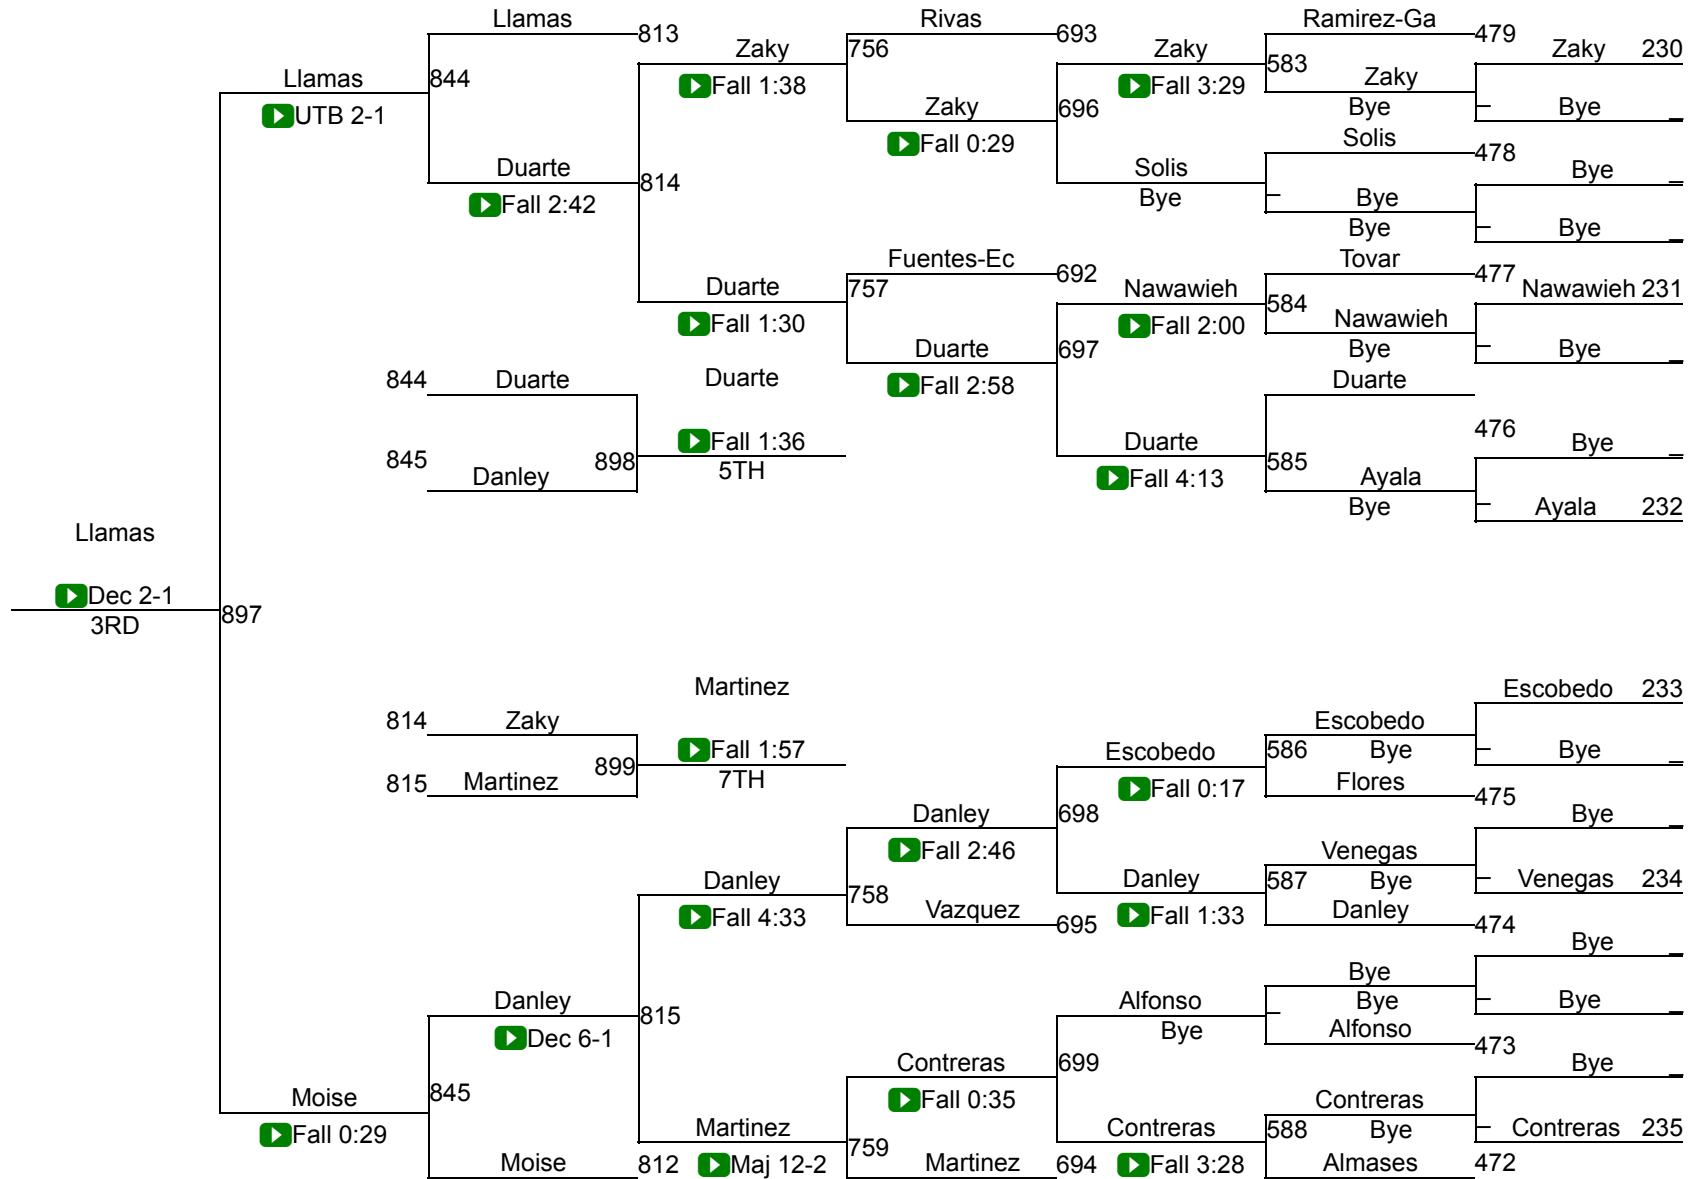

Varsity Girls 190