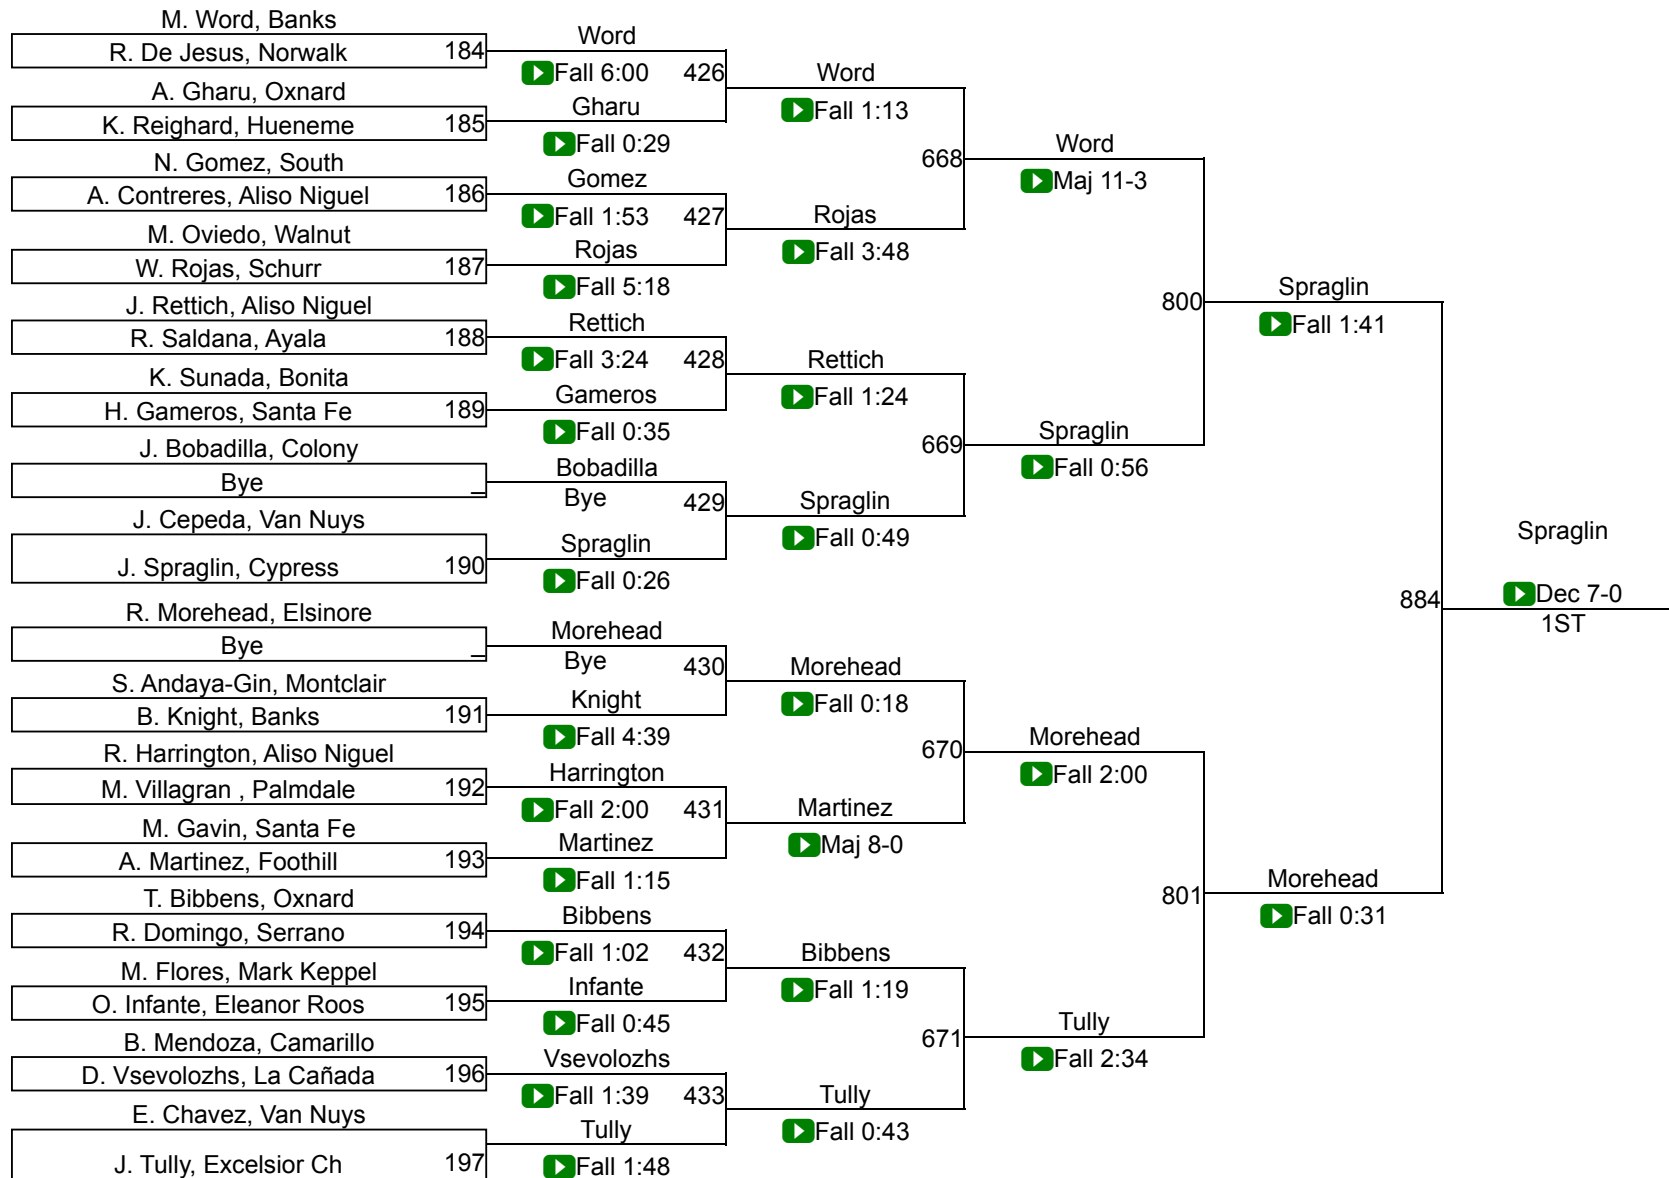

Varsity Girls 130

11th Ann GYSGT Richard D Madrid Memorial

Varsity Girls 135

Varsity Girls 135

11th Ann GYSGT Richard D Madrid Memorial

Varsity Girls 140

11th Ann GYSGT Richard D Madrid Memorial

Varsity Girls 145