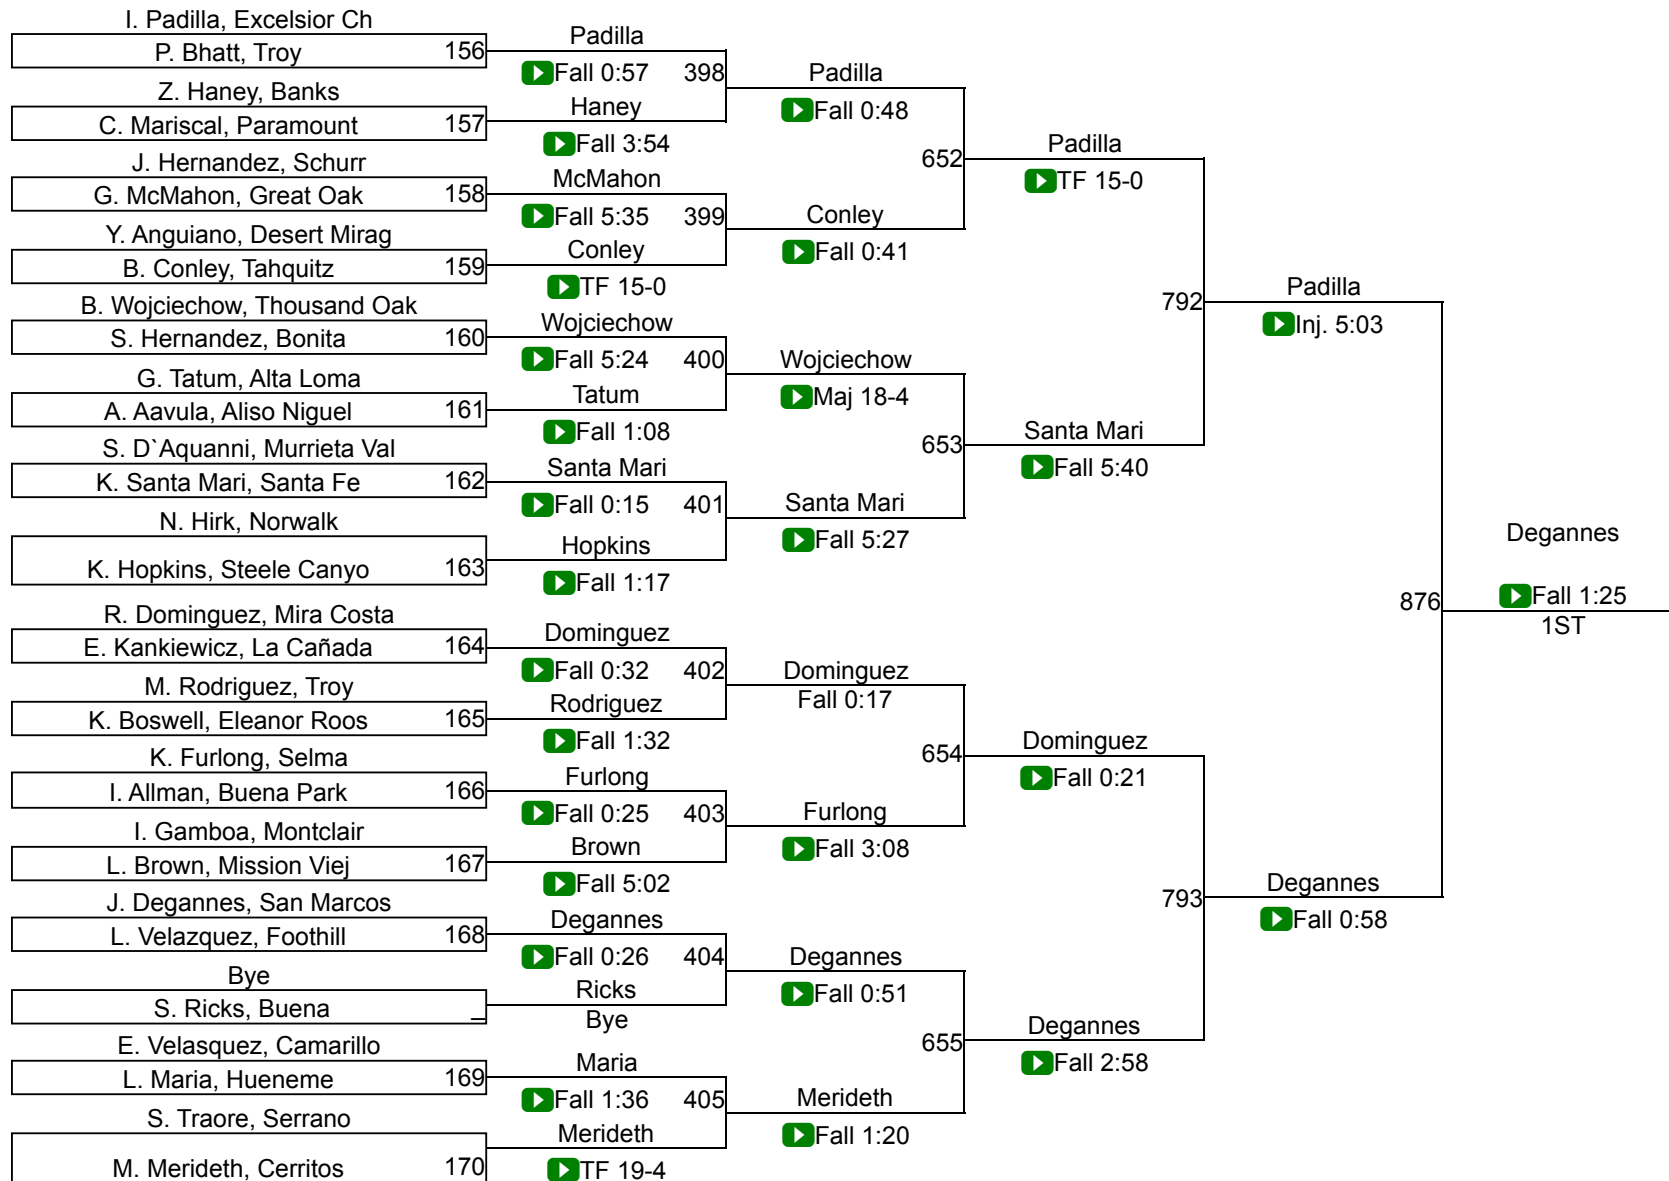

11th Ann GYSGT Richard D Madrid Memorial

Varsity Girls 105

11th Ann GYSGT Richard D Madrid Memorial

Varsity Girls 110

Varsity Girls 110

11th Ann GYSGT Richard D Madrid Memorial

Varsity Girls 115

Varsity Girls 115

11th Ann GYSGT Richard D Madrid Memorial

Varsity Girls 120

Varsity Girls 120

11th Ann GYSGT Richard D Madrid Memorial

Varsity Girls 125

Varsity Girls 125

11th Ann GYSGT Richard D Madrid Memorial

Varsity Girls 130

Varsity Girls 130

11th Ann GYSGT Richard D Madrid Memorial

Varsity Girls 135

Varsity Girls 135

11th Ann GYSGT Richard D Madrid Memorial

Varsity Girls 140

11th Ann GYSGT Richard D Madrid Memorial

Varsity Girls 145