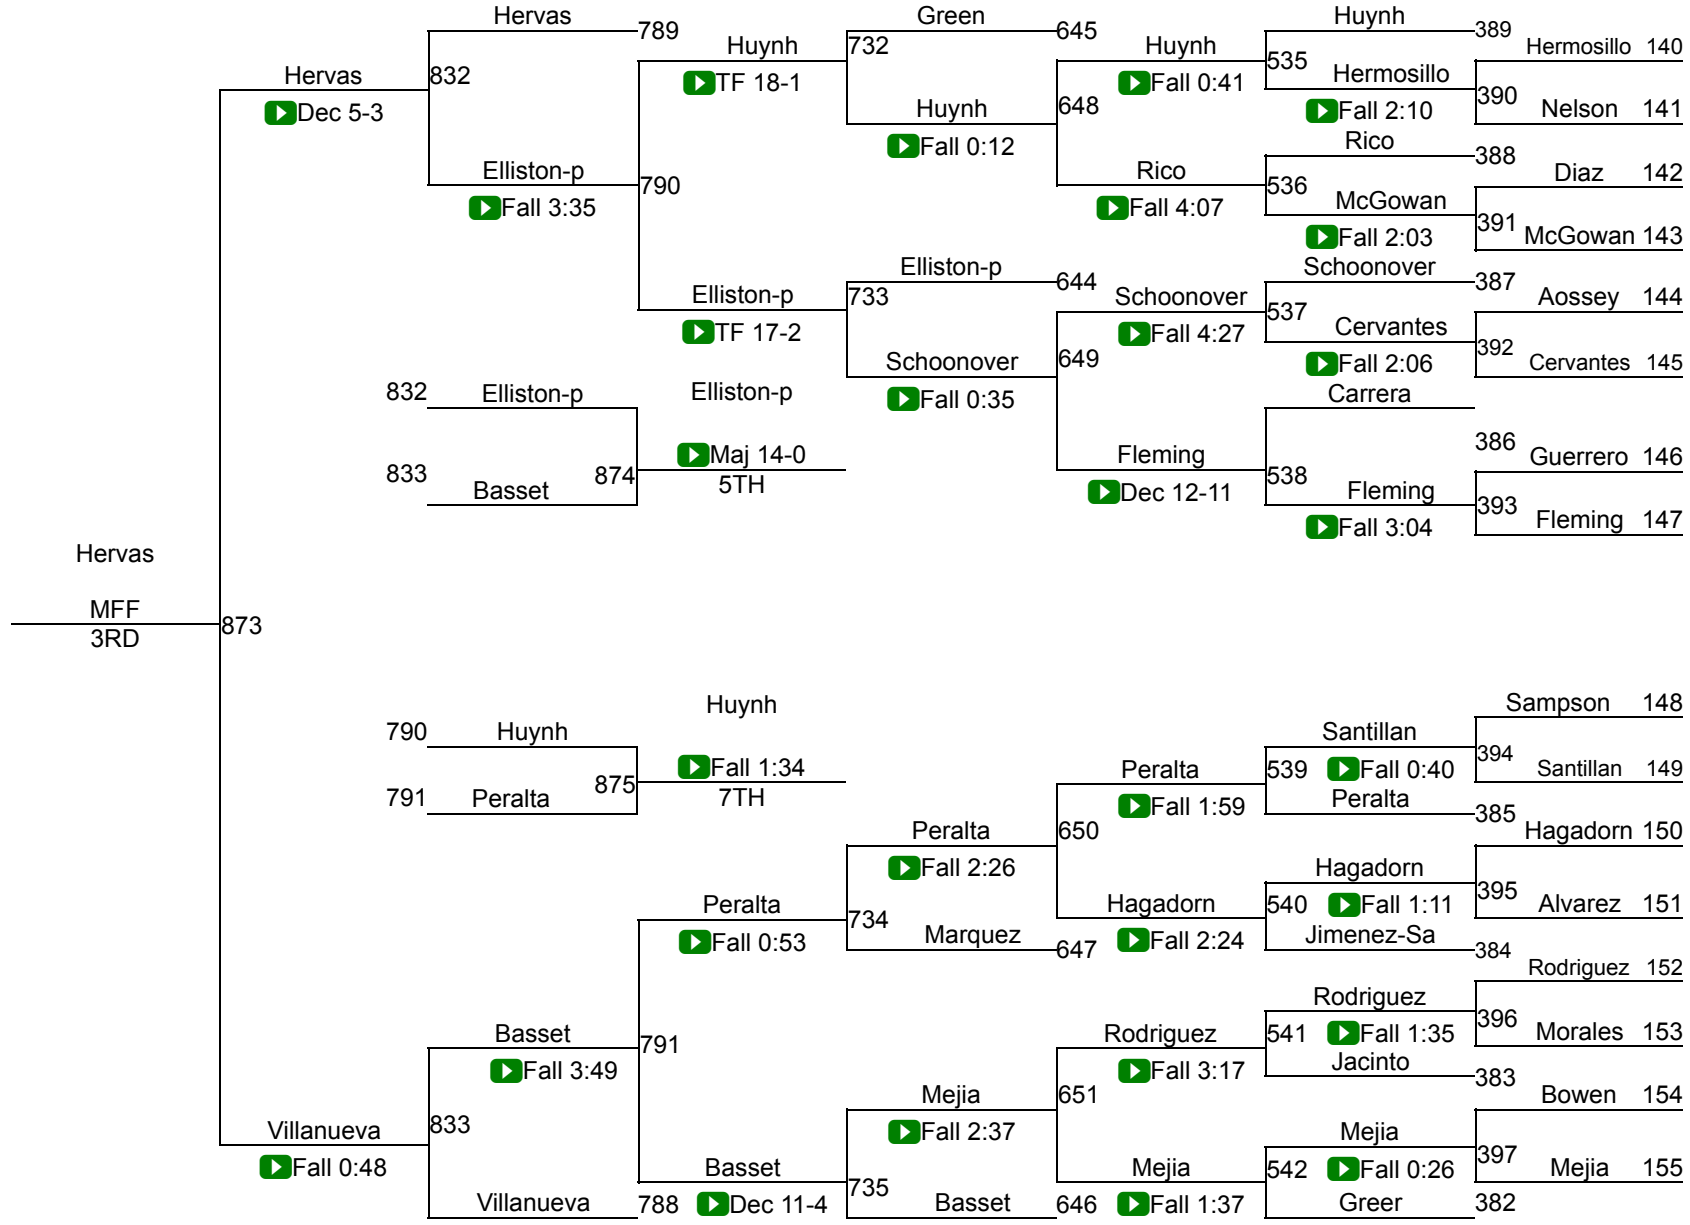

11th Ann GYSGT Richard D Madrid Memorial

Varsity Girls 120

Varsity Girls 120

11th Ann GYSGT Richard D Madrid Memorial

Varsity Girls 125

Varsity Girls 125

11th Ann GYSGT Richard D Madrid Memorial

Varsity Girls 130

Varsity Girls 130

11th Ann GYSGT Richard D Madrid Memorial

Varsity Girls 135

Varsity Girls 135

11th Ann GYSGT Richard D Madrid Memorial

Varsity Girls 140

11th Ann GYSGT Richard D Madrid Memorial

Varsity Girls 145