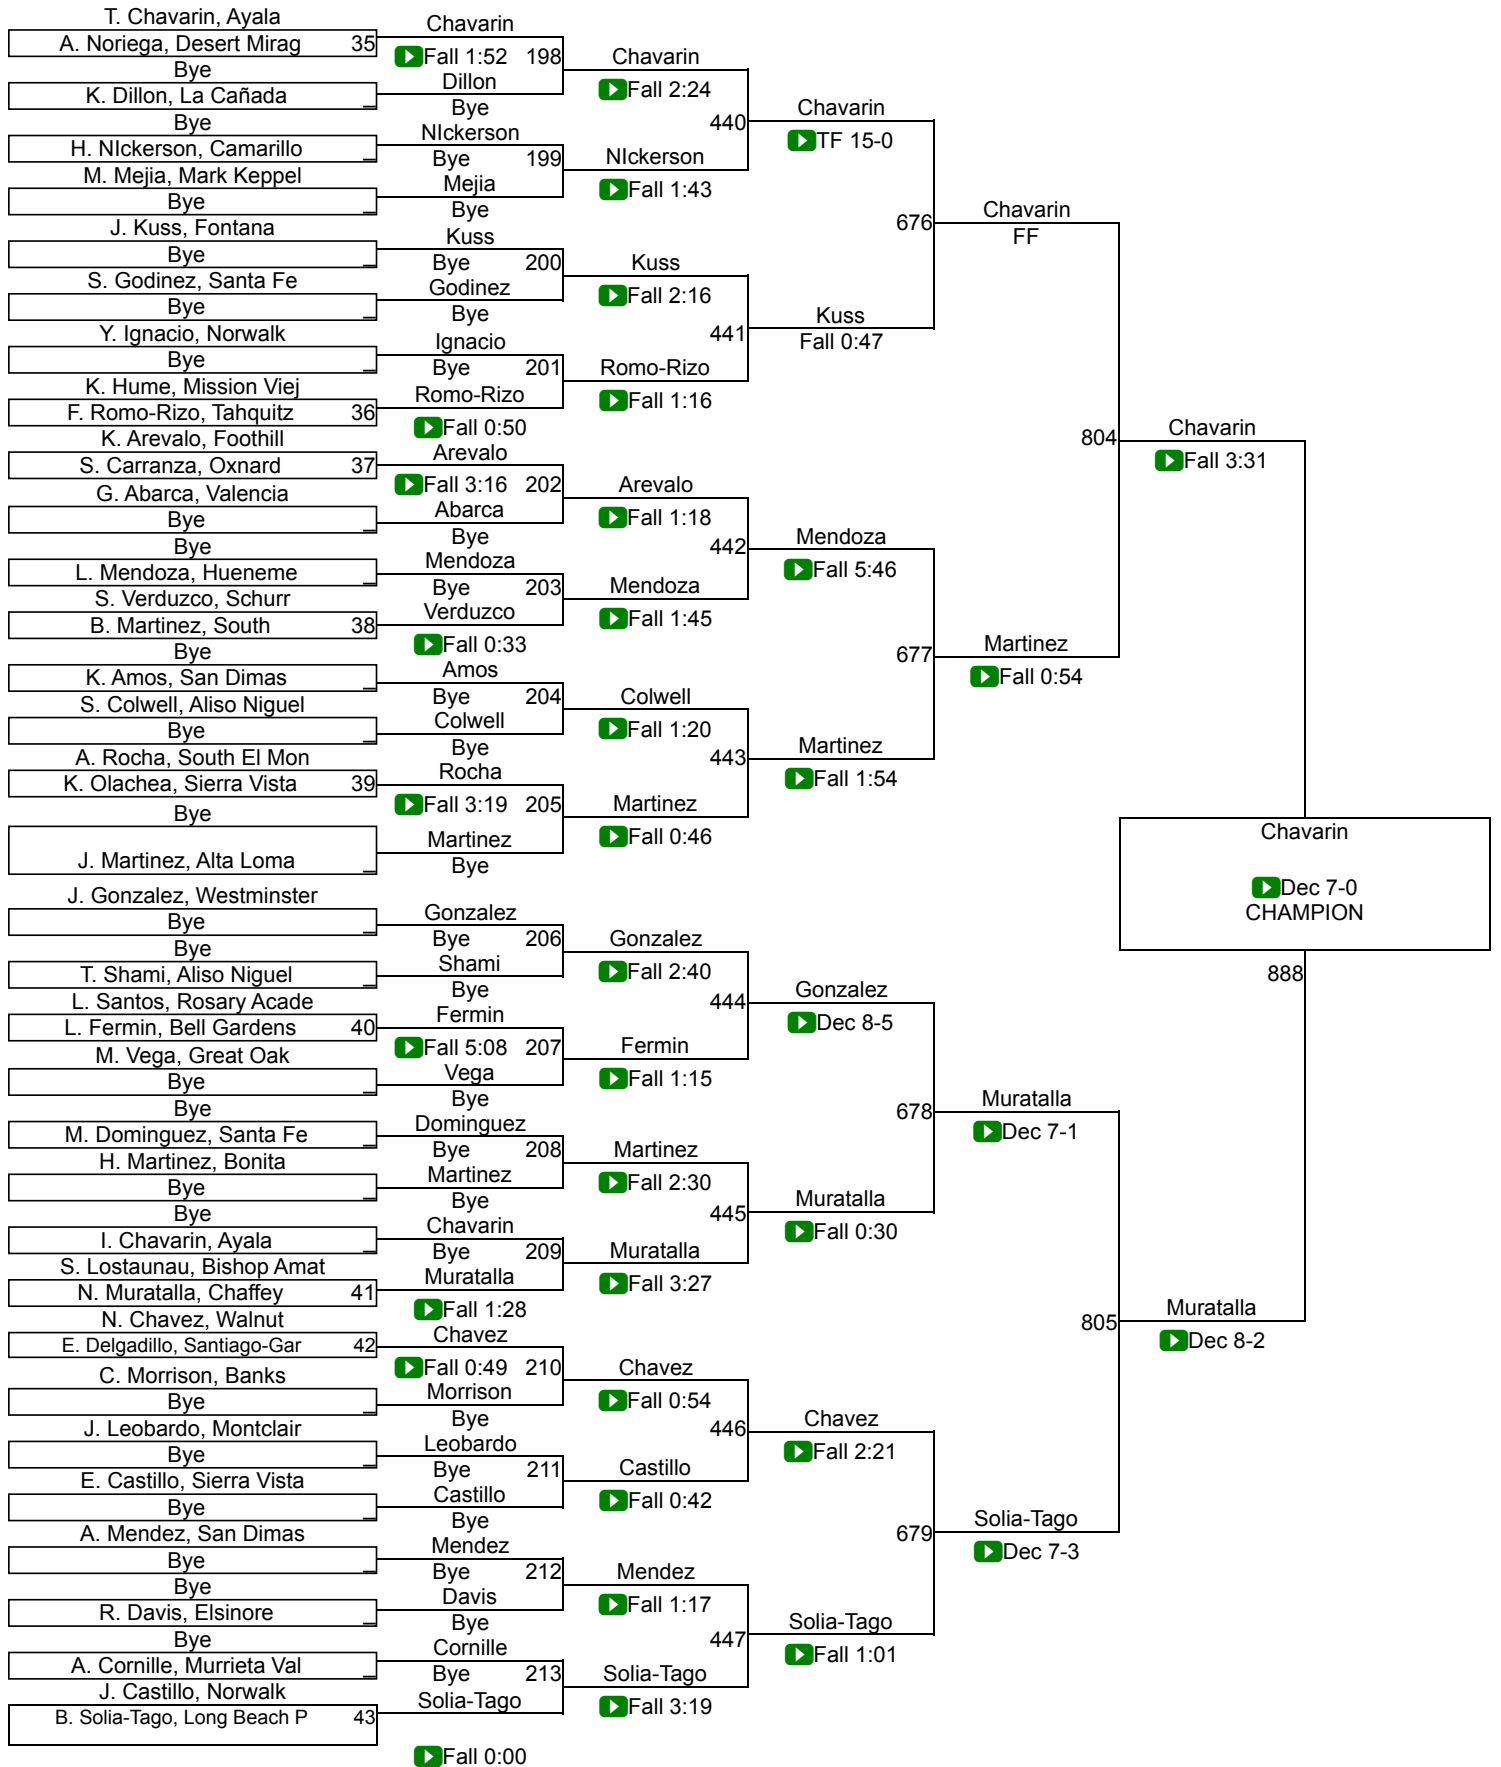

Varsity Girls 130

11th Ann GYSGT Richard D Madrid Memorial

Varsity Girls 135

Varsity Girls 135

11th Ann GYSGT Richard D Madrid Memorial

Varsity Girls 140

11th Ann GYSGT Richard D Madrid Memorial

Varsity Girls 145

Varsity Girls 145

11th Ann GYSGT Richard D Madrid Memorial

Varsity Girls 155

Varsity Girls 155

11th Ann GYSGT Richard D Madrid Memorial

Varsity Girls 170

Varsity Girls 170

11th Ann GYSGT Richard D Madrid Memorial