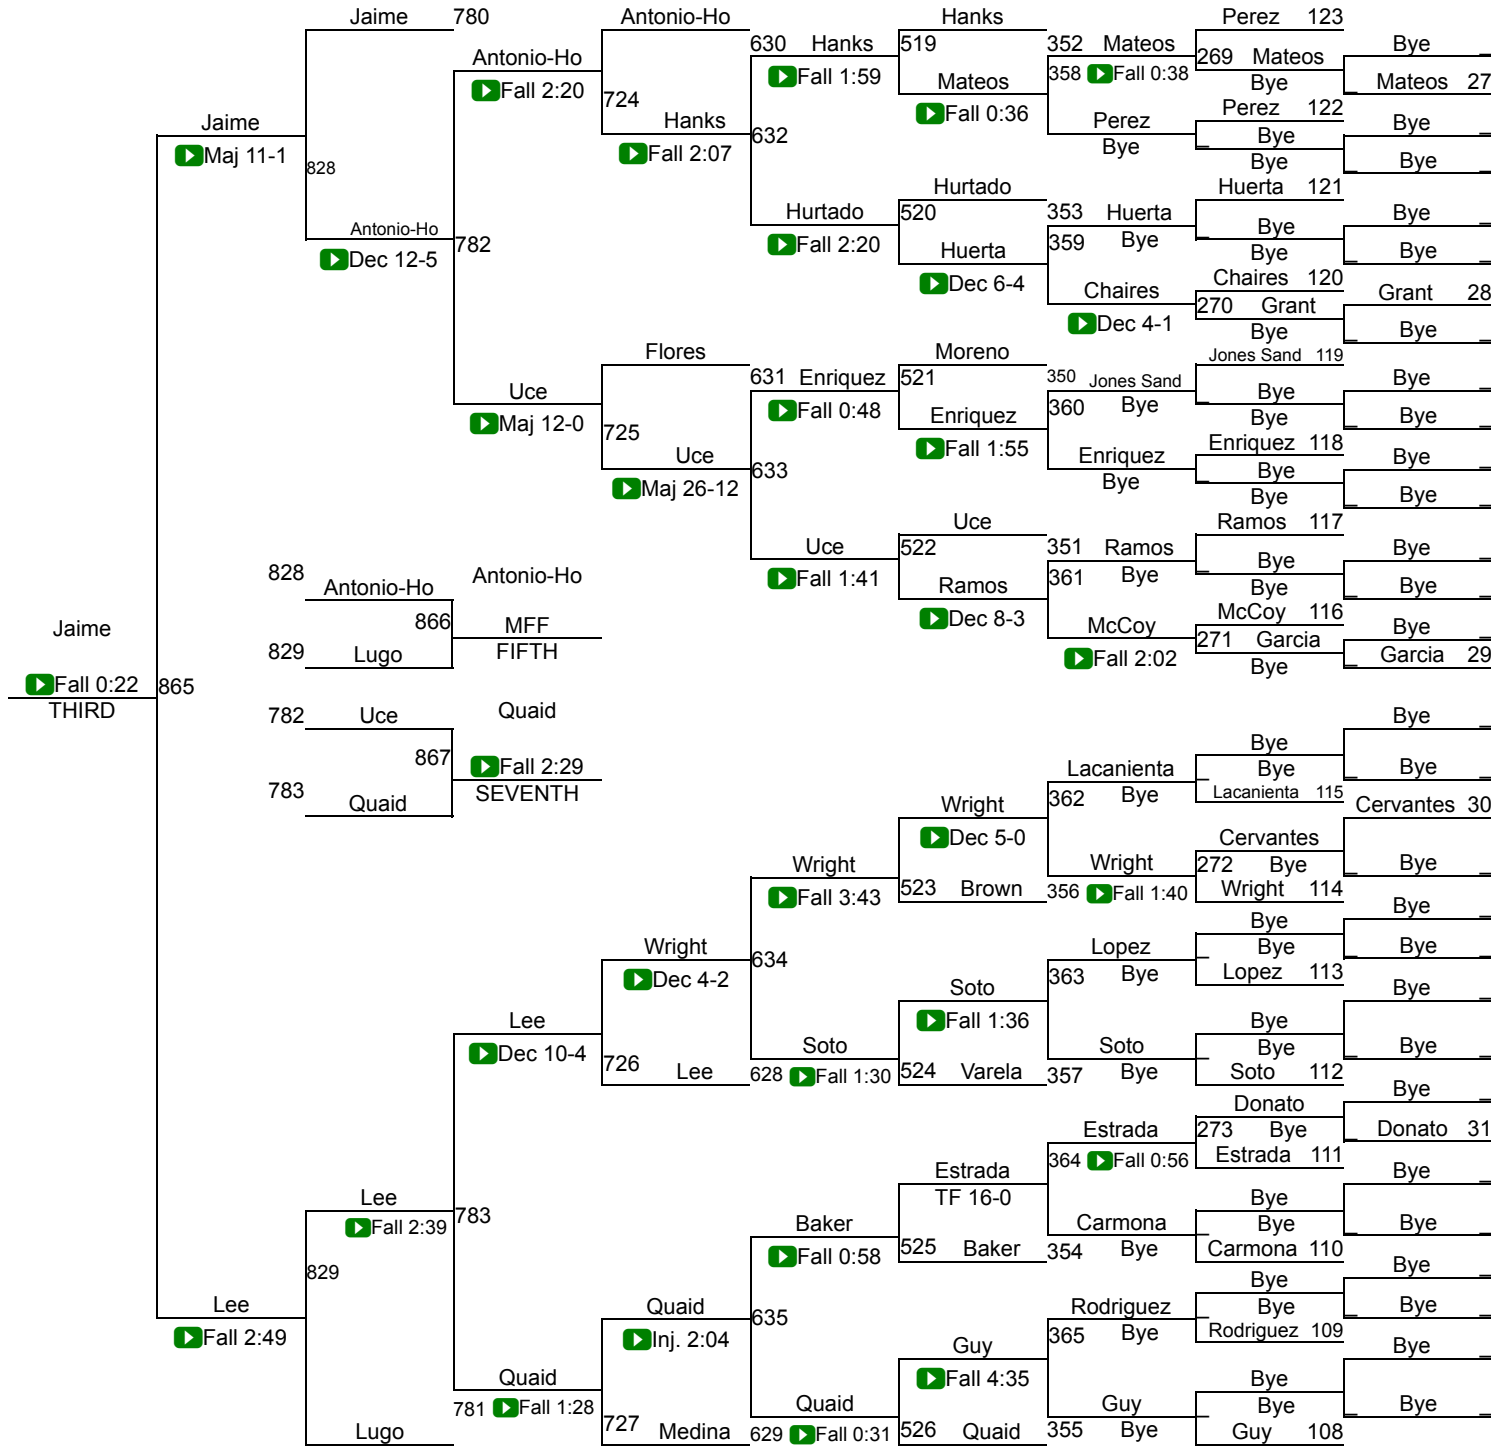

11th Ann GYSGT Richard D Madrid Memorial

Varsity Girls 105

11th Ann GYSGT Richard D Madrid Memorial

Varsity Girls 110

Varsity Girls 110

11th Ann GYSGT Richard D Madrid Memorial

Varsity Girls 115

Varsity Girls 115

11th Ann GYSGT Richard D Madrid Memorial

Varsity Girls 120

Varsity Girls 120

11th Ann GYSGT Richard D Madrid Memorial

Varsity Girls 125

Varsity Girls 125

11th Ann GYSGT Richard D Madrid Memorial

Varsity Girls 130