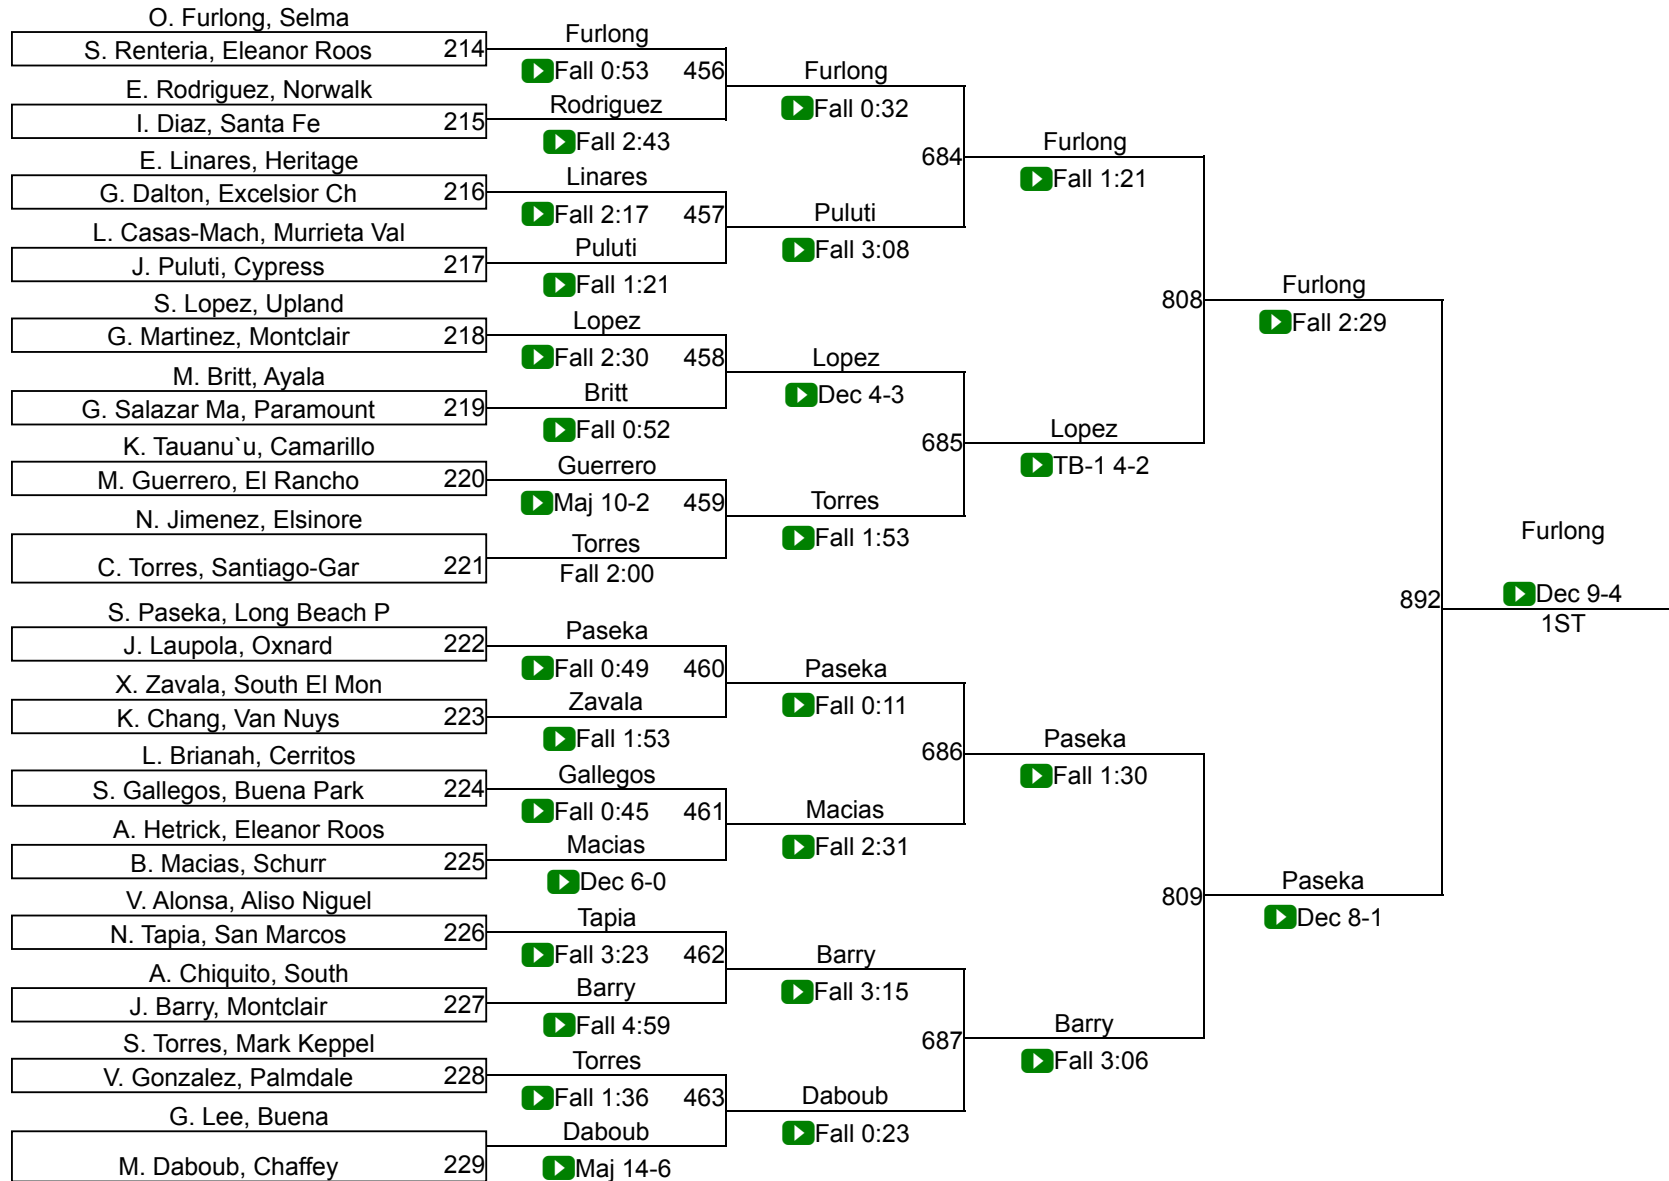

Varsity Girls 130

11th Ann GYSGT Richard D Madrid Memorial

Varsity Girls 135

Varsity Girls 135

11th Ann GYSGT Richard D Madrid Memorial

Varsity Girls 140

11th Ann GYSGT Richard D Madrid Memorial

Varsity Girls 145

Varsity Girls 145

11th Ann GYSGT Richard D Madrid Memorial

Varsity Girls 155

Varsity Girls 155

11th Ann GYSGT Richard D Madrid Memorial

Varsity Girls 170

Varsity Girls 170

11th Ann GYSGT Richard D Madrid Memorial

Varsity Girls 190

Varsity Girls 190

11th Ann GYSGT Richard D Madrid Memorial

Varsity Girls 235

Varsity Girls 235