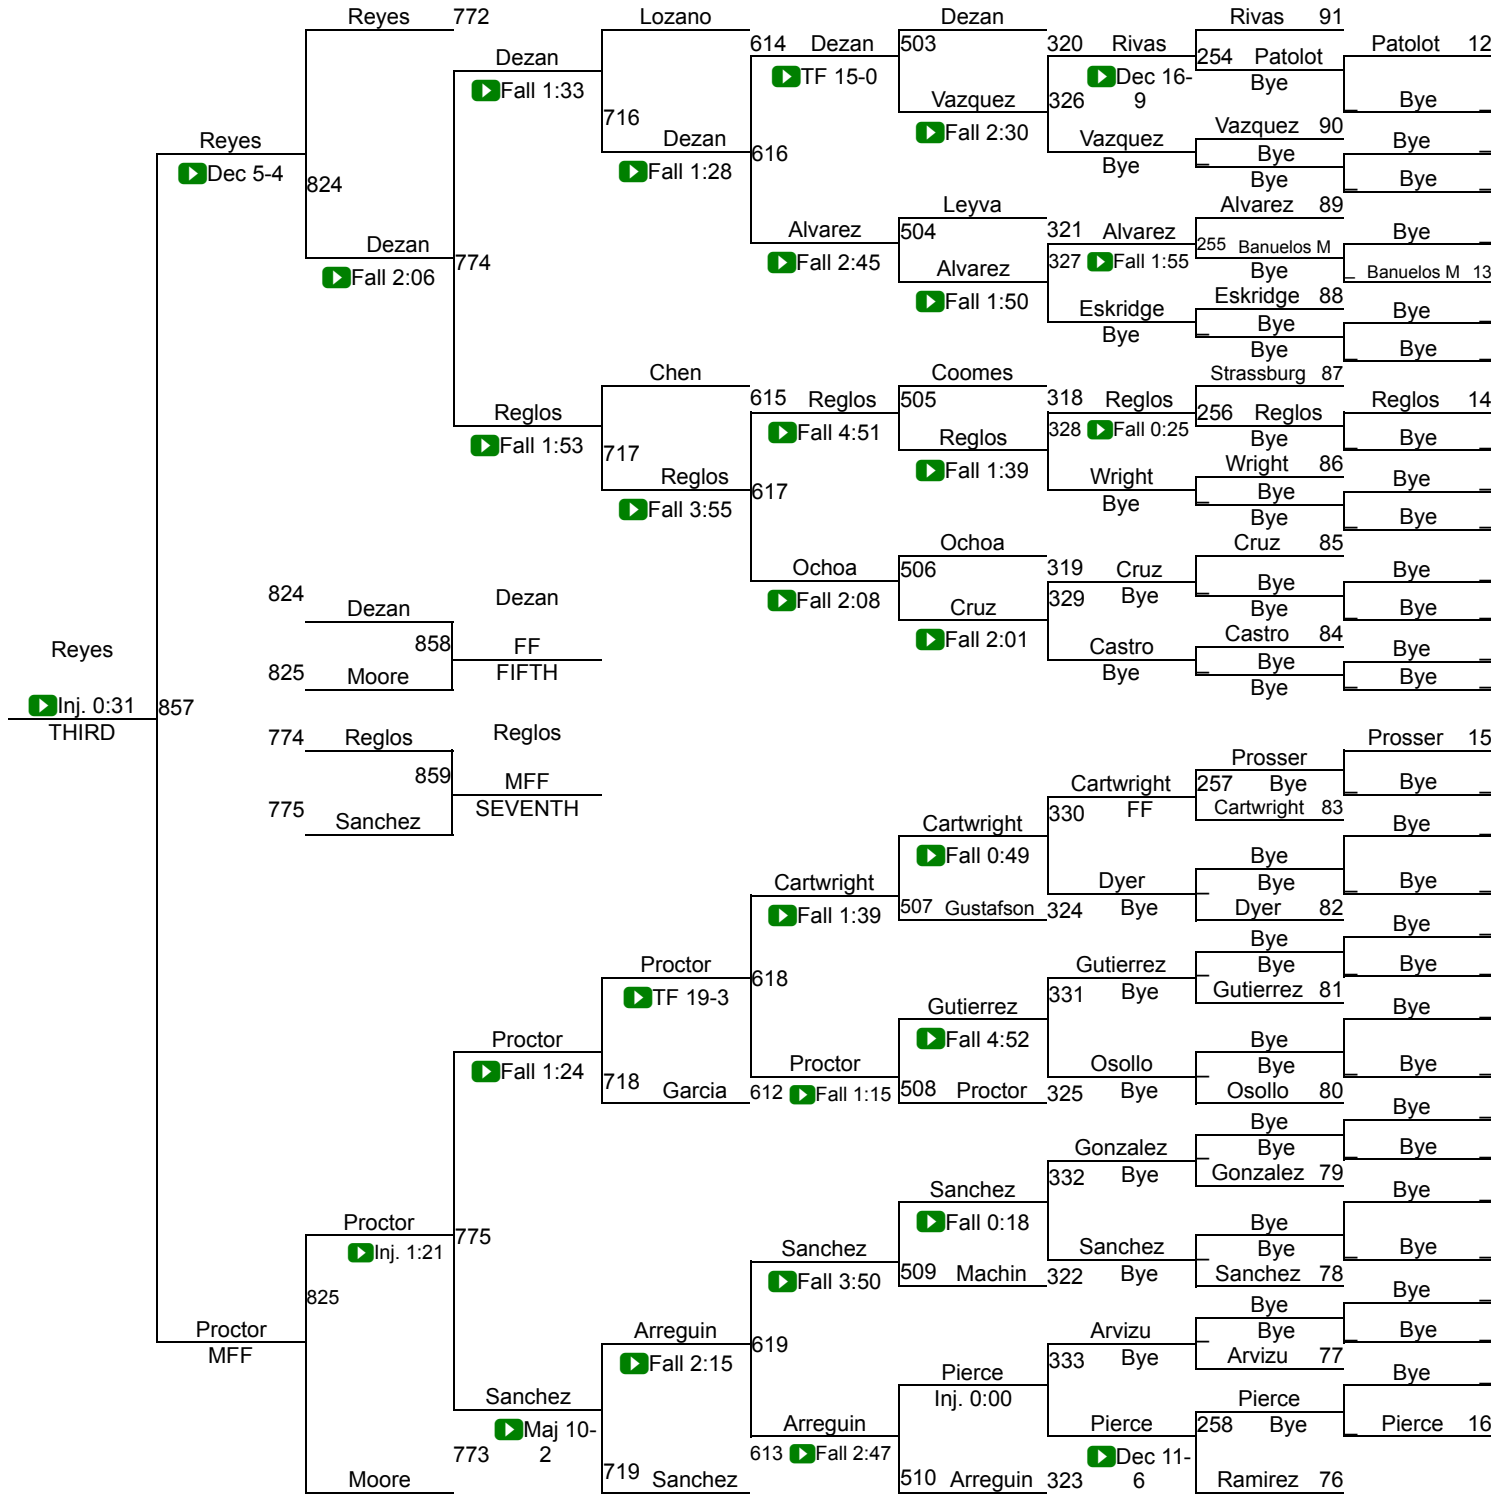

11th Ann GYSGT Richard D Madrid Memorial

Varsity Girls 105

11th Ann GYSGT Richard D Madrid Memorial

Varsity Girls 110

Varsity Girls 110

11th Ann GYSGT Richard D Madrid Memorial

Varsity Girls 115

Varsity Girls 115

11th Ann GYSGT Richard D Madrid Memorial

Varsity Girls 120

Varsity Girls 120

11th Ann GYSGT Richard D Madrid Memorial

Varsity Girls 125

Varsity Girls 125

11th Ann GYSGT Richard D Madrid Memorial

Varsity Girls 130