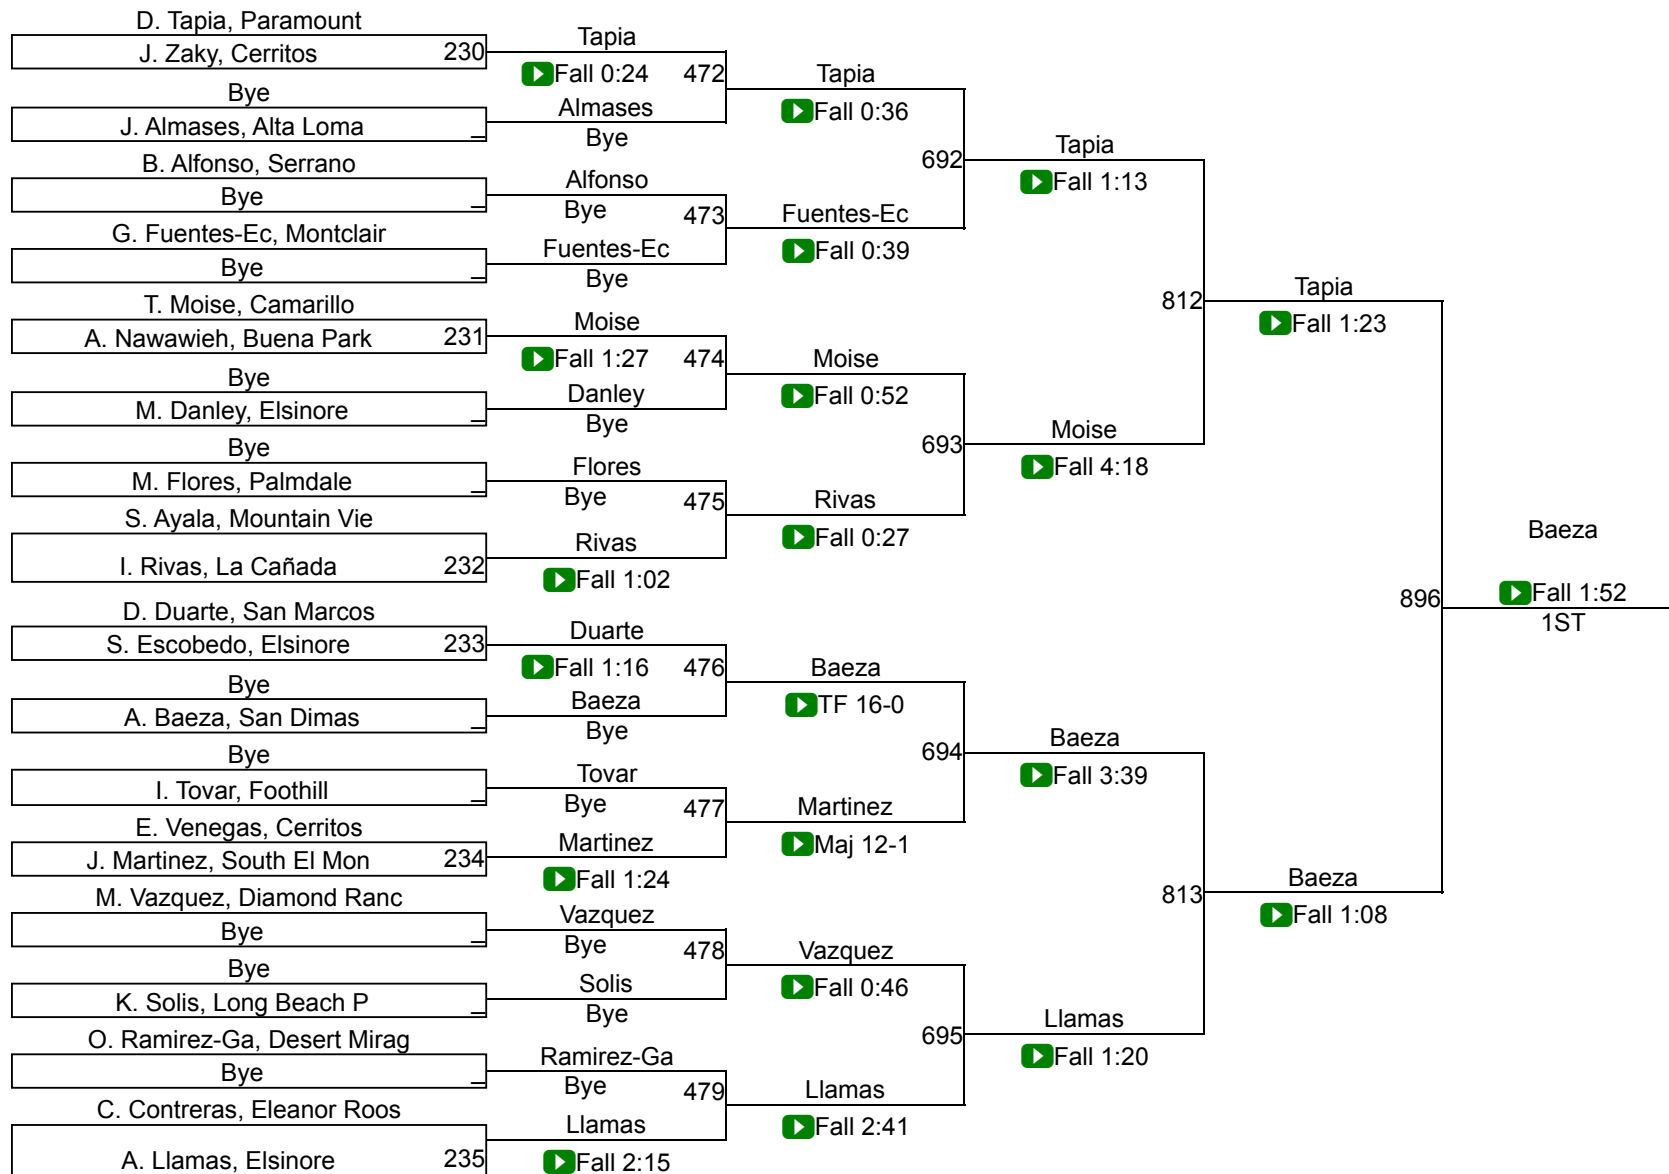

11th Ann GYSGT Richard D Madrid Memorial

Varsity Girls 190